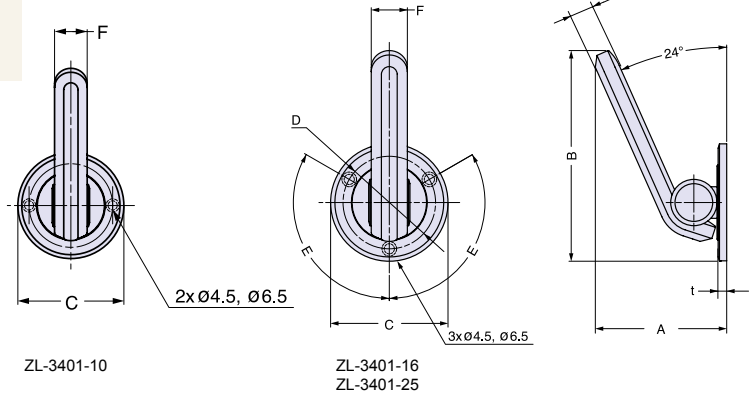

Zwei L Hook

ZL-2105

HOOKS

Zwei L HOOKS

• Supplied with stainless steel wood screws (4 × 50).

Item No.	Material	Finish/Color	Load Capacity (kg)
ZL-2105	316 Stainless Steel	Zwei L	15 (33 lbs)

Zwei L Hook

ZL-3401

• Supplied with stainless steel wood screws (4 × 30).

Item No.	Material	Finish Color	A	B	C	D	E	F	t	t ₁	Load Capacity (kg)
ZL-3401-10	316 Stainless Steel	Zwei L	1-7/16" (36.7)	2-3/8" (60)	1-7/16" (37)	15/16" (24.5)	90°	3/8" (10)	1/8" (3.8)	1/4" (6)	45 lbs (20.4)
ZL-3401-16			2-1/4" (58)	3-11/16" (93)	2-1/16" (52)	1-5/8" (41.0)	120°	5/8" (6)	1/8" (3.8)	3/8" (10)	67 lbs (30.6)
ZL-3401-25			3-9/16" (91)	5-11/16" (145)	3-1/8" (80)	2-9/16" (65.0)		1" (25)	1/4" (6.0)	5/8" (16)	90 lbs (40.8)

(Units in mm)