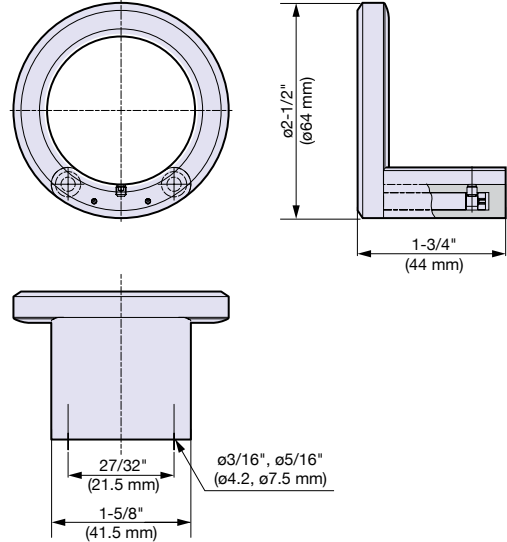

Zwei L Hook

ZL-2105

HOOKS

Zwei L HOOKS

• Supplied with stainless steel wood screws (4 × 50).

Item No.	Material	Finish/Color	Load Capacity (kg)
ZL-2105	316 Stainless Steel	Zwei L	15 (33 lbs)

Zwei L Hook

ZL-3401

• Supplied with stainless steel wood screws (4 × 30).

Item No.	Material	Finish Color	A	B	C	D	E	F	t	t ₁	Load Capacity (kg)
ZL-3401-10	316 Stainless Steel	Zwei L	1-7/16" (36.7)	2-3/8" (60)	1-7/16" (37)	15/16" (24.5)	90°	3/8" (10)	1/8" (3.8)	1/4" (6)	45 lbs (20.4)
ZL-3401-16			2-1/4" (58)	3-11/16" (93)	2-1/16" (52)	1-5/8" (41.0)	120°	5/8" (6)	1/8" (3.8)	3/8" (10)	67 lbs (30.6)
ZL-3401-25			3-9/16" (91)	5-11/16" (145)	3-1/8" (80)	2-9/16" (65.0)		1" (25)	1/4" (6.0)	5/8" (16)	90 lbs (40.8)

(Units in mm)