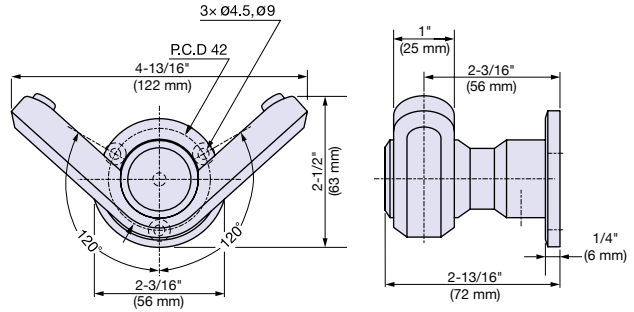

# ZL-2103

HOOKS

Zwei L HOOKS

• Supplied with stainless steel wood screws (4.1 × 32), anchor plug and 3 mm allen key.

Item No.	Weight (g)	Box (pcs)
ZL-2103	841	1

No.	Part Name	Material	Finish/Color
①	Hook	316 Stainless Steel	Zwei L
②	Cover		
③	Pin		
④	Base Plate		Plain
⑤	Cap	Silicone Rubber	Clear
⑥	Screws	316 Stainless Steel	Plain

# ZL-2104

• Supplied with stainless steel wood screw (4.1 × 32).

Part Name	Material	Finish/Color
Body	316 Stainless Steel	Zwei L

Item No.	A	B	C	P <sub>1</sub>	P <sub>2</sub>	Load Capacity	Weight (g)	Box (pcs)
ZL-2104-10	3/8" (10)	1-1/8" (29)	1-1/8" (29)	3/16" (5)	1/4" (7)	36 lbs (16.3 kg)	61	1
ZL-2104-16	5/8" (16)	1-7/8" (47)	1-7/8" (47)	1/4" (8)	3/8" (10)	107 lbs (48.4 kg)	63	1