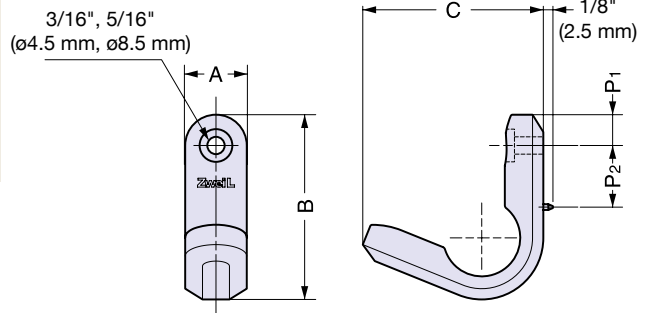

# ZL-2103

HOOKS

Zwei L HOOKS

• Supplied with stainless steel wood screws (4.1 × 32), anchor plug and 3 mm allen key.

Item No.	Weight (g)	Box (pcs)
ZL-2103	841	1

No.	Part Name	Material	Finish/Color
①	Hook	316 Stainless Steel	Zwei L
②	Cover		
③	Pin		
④	Base Plate		Plain
⑤	Cap	Silicone Rubber	Clear
⑥	Screws	316 Stainless Steel	Plain

# ZL-2104

• Supplied with stainless steel wood screw (4.1 × 32).

Part Name	Material	Finish/Color
Body	316 Stainless Steel	Zwei L

Item No.	A	B	C	P <sub>1</sub>	P <sub>2</sub>	Load Capacity	Weight (g)	Box (pcs)
ZL-2104-10	3/8" (10)	1-1/8" (29)	1-1/8" (29)	3/16" (5)	1/4" (7)	36 lbs (16.3 kg)	61	1
ZL-2104-16	5/8" (16)	1-7/8" (47)	1-7/8" (47)	1/4" (8)	3/8" (10)	107 lbs (48.4 kg)	63	1