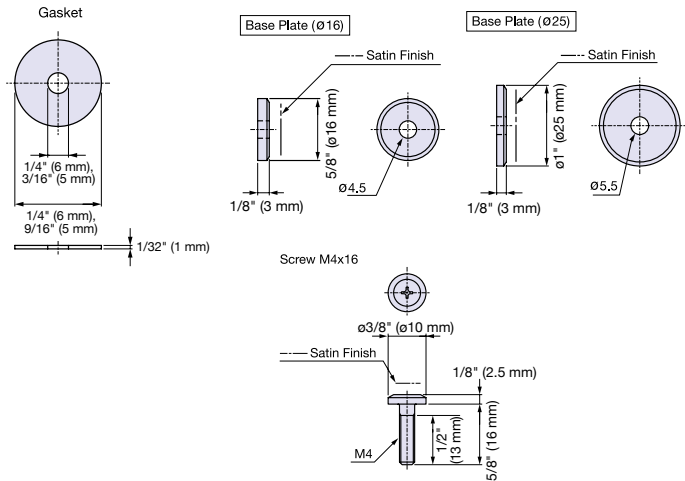

# ZL-2002

• Includes 1-3/16" long stainless steel screws (M5 × 30).

Item No.	Material	Finish/Color	L	C	Weight (g)	Box (pcs)
ZL-2002-96	316 Stainless Steel	Zwei L	4-3/16" (106 mm)	3-3/4" (96 mm)	165	12
ZL-2002-128			5-7/16" (138 mm)	5-1/16" (128 mm)	194	12
ZL-2002-160			6-11/16" (170 mm)	6-5/16" (160 mm)	233	12
ZL-2002-192			7-15/16" (202 mm)	7-9/16" (192 mm)	265	6
ZL-2002-256			10-1/2" (266 mm)	10-1/16" (256 mm)	332	6
ZL-2002-320			13" (330 mm)	12-5/8" (320 mm)	395	6

# ZL-2301

Plate/Screw Set for Handle (M4)

Item No.	Part Name	Material	Finish/Color
ZL-2301-2016	Screw (M4 × 16)	Stainless Steel	Zwei L
	Base Plate (ø16)	316 Stainless Steel	Zwei L
	Gasket (ø14)	Elastoer	Plain

Plate/Screw Set for Handle (M5)

Item No.	Part Name	Material	Finish/Color
ZL-2301-2025	Screw (M5 × 16)	Stainless Steel	Zwei L
	Base Plate (ø25)	316 Stainless Steel	Zwei L
	Gasket (ø14)	Elastomer	Plain
	Gasket (ø20)	Elastomer	Plain