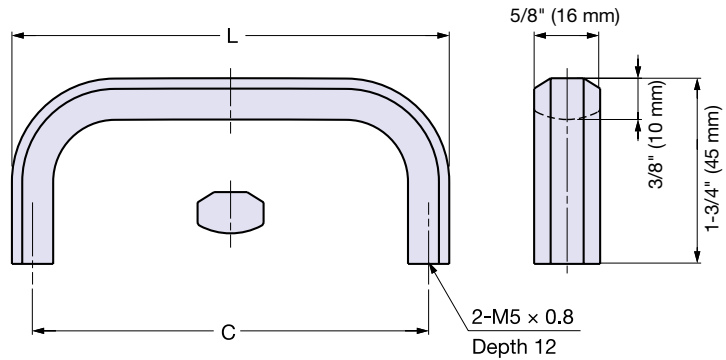

# Zwei L Handle

# ZL-2002

• Includes 1-3/16" long stainless steel screws (M5 × 30).

Item No.	Material	Finish/Color	L	C	Weight (g)	Box (pcs)
ZL-2002-96	316 Stainless Steel	Zwei L	4-3/16" (106 mm)	3-3/4" (96 mm)	165	12
ZL-2002-128			5-7/16" (138 mm)	5-1/16" (128 mm)	194	12
ZL-2002-160			6-11/16" (170 mm)	6-5/16" (160 mm)	233	12
ZL-2002-192			7-15/16" (202 mm)	7-9/16" (192 mm)	265	6
ZL-2002-256			10-1/2" (266 mm)	10-1/16" (256 mm)	332	6
ZL-2002-320			13" (330 mm)	12-5/8" (320 mm)	395	6

# ZL-2301

Plate/Screw Set for Handle (M4)

Item No.	Part Name	Material	Finish/Color
ZL-2301-2016	Screw (M4 × 16)	Stainless Steel	Zwei L
	Base Plate (ø16)	316 Stainless Steel	Zwei L
	Gasket (ø14)	Elastoer	Plain

Plate/Screw Set for Handle (M5)

Item No.	Part Name	Material	Finish/Color
ZL-2301-2025	Screw (M5 × 16)	Stainless Steel	Zwei L
	Base Plate (ø25)	316 Stainless Steel	Zwei L
	Gasket (ø14)	Elastomer	Plain
	Gasket (ø20)	Elastomer	Plain