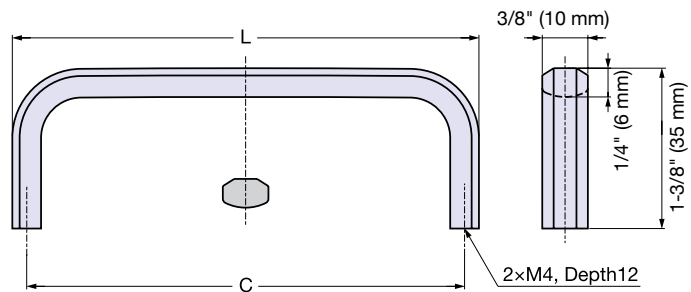

## Zwei L Handle

## ZL-2001

- Models ZL-2001-32, ZL-2001-64, ZL-2001-96, ZL-2001-128 are RoHs compliant.
- Includes 1-3/16" long stainless steel screws (M4 x 30).

Item No.	Material	Finish/Color	L	C	Weight (g)	Box (pcs)
ZL-2001-32	316 Stainless Steel	Zwei L	1-1/2" (38 mm)	1-1/4" (32 mm)	34	20
ZL-2001-64			2-3/4" (70 mm)	2-1/2" (64 mm)	46	12
ZL-2001-96			4" (102 mm)	3-3/4" (96 mm)	59	12
ZL-2001-128			5-1/4" (134 mm)	5-11/16" (128 mm)	72	10
ZL-2001-160			6-9/16" (166 mm)	6-5/16" (160 mm)	86	10
ZL-2001-192			7-13/16" (198 mm)	7-9/16" (192 mm)	100	6
ZL-2001-256			10-5/16" (262 mm)	10-1/16" (256 mm)	125	6