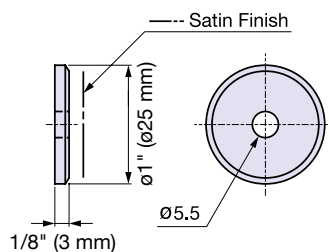

# ZL-2302

Plate/Screw Set for Knob (ø16)

Item No.	Part Name	Material	Finish/Color	Box (Set)
ZL-2302-1916	Screw (M4 × 16)	Stainless Steel	Zwei L	1
	Base Plate (16)	316 Stainless Steel	Zwei L	
	Gasket (14)	Elastomer	Plain	

Plate/Screw Set for Knob (ø25)

Item No.	Part Name	Material	Finish/Color	Box (Set)
ZL-2302-1925	Screw (M4 × 16)	Stainless Steel	Zwei L	1
	Base Plate (ø16)	316 Stainless Steel	Zwei L	
	Gasket (ø14)	Elastomer	Plain	
	Gasket (ø20)	Elastomer	Plain	

\*2 gaskets included.

Base Plate (ø16)

Base Plate (ø25)

Gasket

Screw M4x16