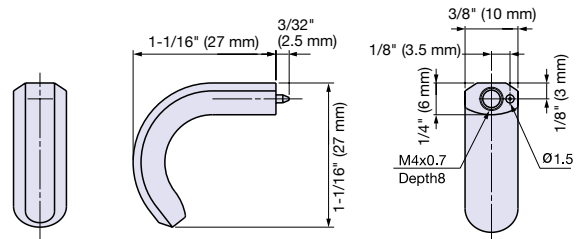

# ZL-1904

- Anti-rotation pin is removable.
- Includes 1" long stainless steel screw (M4 × 25).

Item No.	Material	Finish/Color	Weight (g)	Box (pcs)
ZL-1904	316 Stainless Steel	Zwei L	12	8

# ZL-1905

- Anti-rotation pin is removable.
- Includes 1" long stainless steel screw (M4 × 25).

Item No.	Material	Finish/Color	Weight (g)	Box (pcs)
ZL-1905	316 Stainless Steel	Zwei L	15	8

Plate/Screw Set for Knob (ø25)

Item No.	Part Name	Material	Finish/Color	Box (Set)
ZL-2302-1925	Screw (M4 × 16)	Stainless Steel	Zwei L	1
	Base Plate (ø16)	316 Stainless Steel	Zwei L	
	Gasket (ø14)	Elastomer	Plain	
	Gasket (ø20)	Elastomer	Plain	

\*2 gaskets included.

Base Plate (ø16)

Base Plate (ø25)

Gasket

Screw M4x16