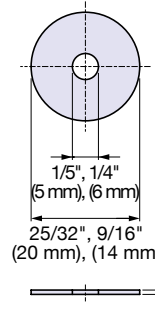

Plate/Screw Set for Knob (ø25)

Item No.	Part Name	Material	Finish/Color	Box (Set)
ZL-2302-1925	Screw (M4 × 16)	Stainless Steel	Zwei L	1
	Base Plate (ø16)	316 Stainless Steel	Zwei L	
	Gasket (ø14)	Elastomer	Plain	
	Gasket (ø20)	Elastomer	Plain	

\*2 gaskets included.

Base Plate (ø16)

Base Plate (ø25)

Gasket

Screw M4x16