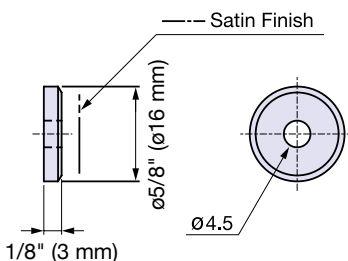

# ZL-2302

Plate/Screw Set for Knob (ø16)

Item No.	Part Name	Material	Finish/Color	Box (Set)
ZL-2302-1916	Screw (M4 × 16)	Stainless Steel	Zwei L	1
	Base Plate (16)	316 Stainless Steel	Zwei L	
	Gasket (14)	Elastomer	Plain	

Plate/Screw Set for Knob (ø25)

Item No.	Part Name	Material	Finish/Color	Box (Set)
ZL-2302-1925	Screw (M4 × 16)	Stainless Steel	Zwei L	1
	Base Plate (ø16)	316 Stainless Steel	Zwei L	
	Gasket (ø14)	Elastomer	Plain	
	Gasket (ø20)	Elastomer	Plain	

\*2 gaskets included.

Base Plate (ø16)

Base Plate (ø25)

Gasket

Screw M4x16