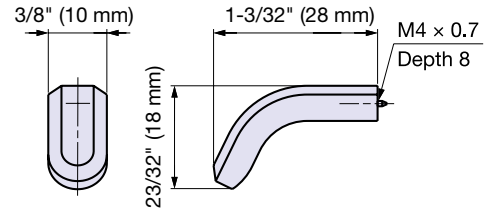

# ZL-1904

- Anti-rotation pin is removable.
- Includes 1" long stainless steel screw (M4 × 25).

Item No.	Material	Finish/Color	Weight (g)	Box (pcs)
ZL-1904	316 Stainless Steel	Zwei L	12	8

Plate/Screw Set for Knob (ø25)

Item No.	Part Name	Material	Finish/Color	Box (Set)
ZL-2302-1925	Screw (M4 × 16)	Stainless Steel	Zwei L	1
	Base Plate (ø16)	316 Stainless Steel	Zwei L	
	Gasket (ø14)	Elastomer	Plain	
	Gasket (ø20)	Elastomer	Plain	

\*2 gaskets included.

Base Plate (ø16)

Base Plate (ø25)

Gasket

Screw M4x16