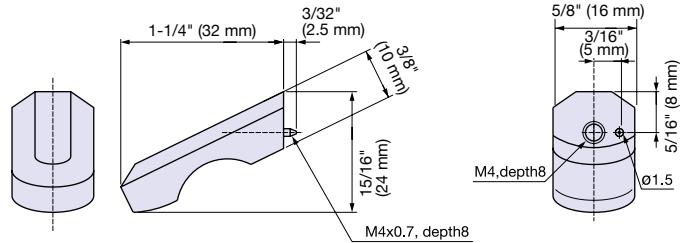

Zwei L Knob

ZL-1901

HANDLES, PULLS & KNOBS

- Anti-rotation pin is removable.
- Includes 1" long stainless steel screw (M4 × 25).

Item No.	Material	Finish/Color	Weight (g)	Box (pcs)
ZL-1901	316 Stainless Steel	Zwei L	34	8

Zwei L KNOBS

Zwei L Knob

ZL-1902

- Anti-rotation pin is removable.
- Includes 1" long stainless steel screw (M4 × 25).

Item No.	Material	Finish/Color	Weight (g)	Box (pcs)
ZL-1902	316 Stainless Steel	Zwei L	52	8

Zwei L Knob

ZL-1903

- Includes 1" long stainless steel screw (M4 × 25).

Item No.	Material	Finish/Color	Weight (g)	Box (pcs)
ZL-1903	316 Stainless Steel	Zwei L	58	8