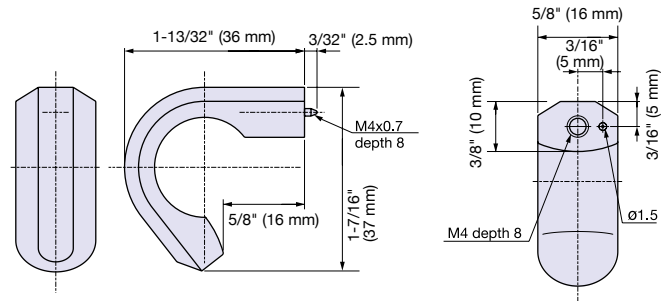

Zwei L Knob

ZL-1901

HANDLES, PULLS & KNOBS

- Anti-rotation pin is removable.
- Includes 1" long stainless steel screw (M4 × 25).

Item No.	Material	Finish/Color	Weight (g)	Box (pcs)
ZL-1901	316 Stainless Steel	Zwei L	34	8

Zwei L KNOBS

Zwei L Knob

ZL-1902

- Anti-rotation pin is removable.
- Includes 1" long stainless steel screw (M4 × 25).

Item No.	Material	Finish/Color	Weight (g)	Box (pcs)
ZL-1902	316 Stainless Steel	Zwei L	52	8

Zwei L Knob

ZL-1903

- Includes 1" long stainless steel screw (M4 × 25).

Item No.	Material	Finish/Color	Weight (g)	Box (pcs)
ZL-1903	316 Stainless Steel	Zwei L	58	8