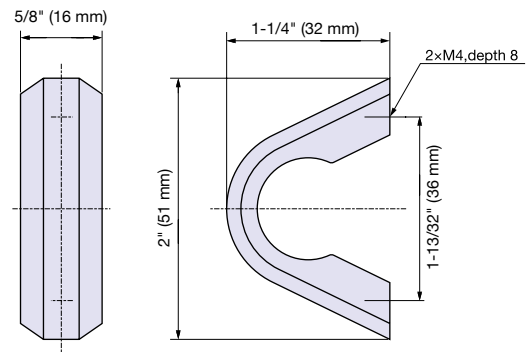

Zwei L Knob

ZL-1901

HANDLES, PULLS & KNOBS

- Anti-rotation pin is removable.
- Includes 1" long stainless steel screw (M4 × 25).

Item No.	Material	Finish/Color	Weight (g)	Box (pcs)
ZL-1901	316 Stainless Steel	Zwei L	34	8

Zwei L KNOBS

Zwei L Knob

ZL-1902

- Anti-rotation pin is removable.
- Includes 1" long stainless steel screw (M4 × 25).

Item No.	Material	Finish/Color	Weight (g)	Box (pcs)
ZL-1902	316 Stainless Steel	Zwei L	52	8

Zwei L Knob

ZL-1903

- Includes 1" long stainless steel screw (M4 × 25).

Item No.	Material	Finish/Color	Weight (g)	Box (pcs)
ZL-1903	316 Stainless Steel	Zwei L	58	8