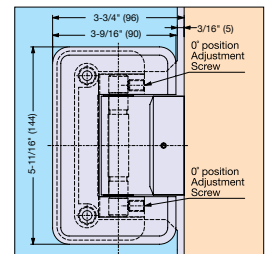

Zwei L Glass Door Hinge

ZL-1702

• Supplied with stainless steel wood screw (4.8 × 32) and stainless steel screw (M5 × 16).

Cut Out Dimensions

Item No.	Material	Finish/Color	Glass Thickness	Load Capacity/pair	Max Door Size (mm)	Weight (g)	Box (pcs)
ZL-1702	316 Stainless Steel	Zwei L	5/16"~3/8" (8~10 mm)	110 lbs (50 kg)	H98-7/16" × W35-7/16" (H2500 × W900)	806	2

Zwei L Glass Door Hinge

ZL-1703

• Supplied with stainless steel screws (6.2 × 56), anchor plug and two allen keys (2.5 and 4 mm).

Cut Out Dimensions

Installation

Item No.	Glass Thickness	Load Capacity/pair	Max Door Size	Weight (g)	Box (pcs)
ZL-1703	5/16"~1/2" (8~12 mm)	143 lbs (65 kg)	H98-7/16" × W39-3/8" (H2500 × W1000)	-	1

Part Name	Material	Finish/Color
Bracket	316 Stainless Steel	Zwei L
Face Plate		
Bracket Cover		
Gasket	Synthetic Rubber	Black