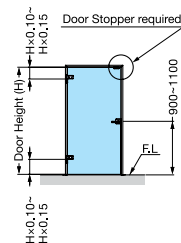

Zwei L Glass Door Hinge

ZL-1702

• Supplied with stainless steel wood screw (4.8 × 32) and stainless steel screw (M5 × 16).

Cut Out Dimensions

Item No.	Material	Finish/Color	Glass Thickness	Load Capacity/pair	Max Door Size (mm)	Weight (g)	Box (pcs)
ZL-1702	316 Stainless Steel	Zwei L	5/16"~3/8" (8~10 mm)	110 lbs (50 kg)	H98-7/16" × W35-7/16" (H2500 × W900)	806	2

Zwei L Glass Door Hinge

ZL-1703

• Supplied with stainless steel screws (6.2 × 56), anchor plug and two allen keys (2.5 and 4 mm).

Cut Out Dimensions

Installation

Item No.	Glass Thickness	Load Capacity/pair	Max Door Size	Weight (g)	Box (pcs)
ZL-1703	5/16"~1/2" (8~12 mm)	143 lbs (65 kg)	H98-7/16" × W39-3/8" (H2500 × W1000)	-	1