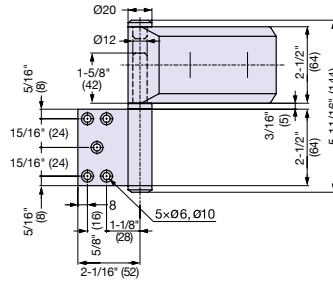

Zwei L Glass Door Hinge

ZL-1702

• Supplied with stainless steel wood screw (4.8 × 32) and stainless steel screw (M5 × 16).

Cut Out Dimensions

Item No.	Material	Finish/Color	Glass Thickness	Load Capacity/pair	Max Door Size (mm)	Weight (g)	Box (pcs)
ZL-1702	316 Stainless Steel	Zwei L	5/16"~3/8" (8~10 mm)	110 lbs (50 kg)	H98-7/16" × W35-7/16" (H2500 × W900)	806	2

Zwei L Glass Door Hinge

ZL-1703

• Supplied with stainless steel screws (6.2 × 56), anchor plug and two allen keys (2.5 and 4 mm).

Cut Out Dimensions

Installation

Item No.	Glass Thickness	Load Capacity/pair	Max Door Size	Weight (g)	Box (pcs)
ZL-1703	5/16"~1/2" (8~12 mm)	143 lbs (65 kg)	H98-7/16" × W39-3/8" (H2500 × W1000)	-	1

Part Name	Material	Finish/Color
Bracket	316 Stainless Steel	Zwei L
Face Plate		
Bracket Cover		
Gasket	Synthetic Rubber	Black