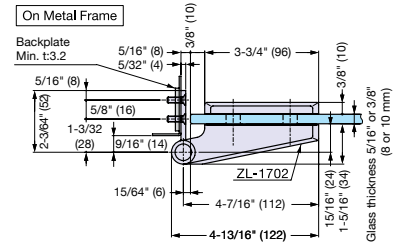

Zwei L Glass Door Hinge

ZL-1702

• Supplied with stainless steel wood screw (4.8 × 32) and stainless steel screw (M5 × 16).

Cut Out Dimensions

Item No.	Material	Finish/Color	Glass Thickness	Load Capacity/pair	Max Door Size (mm)	Weight (g)	Box (pcs)
ZL-1702	316 Stainless Steel	Zwei L	5/16"~3/8" (8~10 mm)	110 lbs (50 kg)	H98-7/16" × W35-7/16" (H2500 × W900)	806	2

Zwei L Glass Door Hinge

ZL-1703

• Supplied with stainless steel screws (6.2 × 56), anchor plug and two allen keys (2.5 and 4 mm).

Cut Out Dimensions

Installation

Item No.	Glass Thickness	Load Capacity/pair	Max Door Size	Weight (g)	Box (pcs)
ZL-1703	5/16"~1/2" (8~12 mm)	143 lbs (65 kg)	H98-7/16" × W39-3/8" (H2500 × W1000)	-	1

Part Name	Material	Finish/Color
Bracket	316 Stainless Steel	Zwei L
Face Plate		
Bracket Cover		
Gasket	Synthetic Rubber	Black