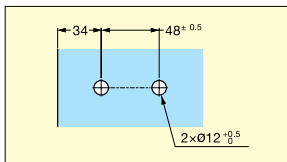

Zwei L Glass Door Hinge

ZL-1702

• Supplied with stainless steel wood screw (4.8 × 32) and stainless steel screw (M5 × 16).

Cut Out Dimensions

Item No.	Material	Finish/Color	Glass Thickness	Load Capacity/pair	Max Door Size (mm)	Weight (g)	Box (pcs)
ZL-1702	316 Stainless Steel	Zwei L	5/16"~3/8" (8~10 mm)	110 lbs (50 kg)	H98-7/16" × W35-7/16" (H2500 × W900)	806	2

Zwei L Glass Door Hinge

ZL-1703

• Supplied with stainless steel screws (6.2 × 56), anchor plug and two allen keys (2.5 and 4 mm).

Cut Out Dimensions

Installation

Item No.	Glass Thickness	Load Capacity/pair	Max Door Size	Weight (g)	Box (pcs)
ZL-1703	5/16"~1/2" (8~12 mm)	143 lbs (65 kg)	H98-7/16" × W39-3/8" (H2500 × W1000)	-	1