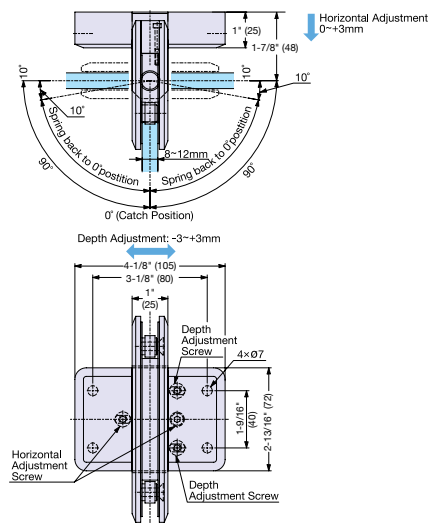

Zwei L Glass Door Hinge

ZL-1702

• Supplied with stainless steel wood screw (4.8 × 32) and stainless steel screw (M5 × 16).

Cut Out Dimensions

Item No.	Material	Finish/Color	Glass Thickness	Load Capacity/pair	Max Door Size (mm)	Weight (g)	Box (pcs)
ZL-1702	316 Stainless Steel	Zwei L	5/16"~3/8" (8~10 mm)	110 lbs (50 kg)	H98-7/16" × W35-7/16" (H2500 × W900)	806	2

Zwei L Glass Door Hinge

ZL-1703

• Supplied with stainless steel screws (6.2 × 56), anchor plug and two allen keys (2.5 and 4 mm).

Cut Out Dimensions

Installation

Item No.	Glass Thickness	Load Capacity/pair	Max Door Size	Weight (g)	Box (pcs)
ZL-1703	5/16"~1/2" (8~12 mm)	143 lbs (65 kg)	H98-7/16" × W39-3/8" (H2500 × W1000)	-	1

Part Name	Material	Finish/Color
Bracket	316 Stainless Steel	Zwei L
Face Plate		
Bracket Cover		
Gasket	Synthetic Rubber	Black