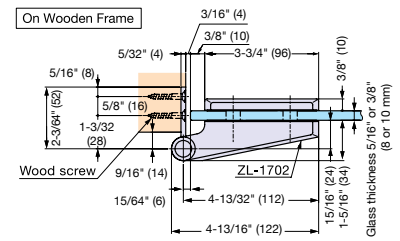

Zwei L Glass Door Hinge

ZL-1702

• Supplied with stainless steel wood screw (4.8 × 32) and stainless steel screw (M5 × 16).

Cut Out Dimensions

Item No.	Material	Finish/Color	Glass Thickness	Load Capacity/pair	Max Door Size (mm)	Weight (g)	Box (pcs)
ZL-1702	316 Stainless Steel	Zwei L	5/16"~3/8" (8~10 mm)	110 lbs (50 kg)	H98-7/16" × W35-7/16" (H2500 × W900)	806	2

Zwei L Glass Door Hinge

ZL-1703

• Supplied with stainless steel screws (6.2 × 56), anchor plug and two allen keys (2.5 and 4 mm).

Cut Out Dimensions

Installation

Item No.	Glass Thickness	Load Capacity/pair	Max Door Size	Weight (g)	Box (pcs)
ZL-1703	5/16"~1/2" (8~12 mm)	143 lbs (65 kg)	H98-7/16" × W39-3/8" (H2500 × W1000)	-	1

Part Name	Material	Finish/Color
Bracket	316 Stainless Steel	Zwei L
Face Plate		
Bracket Cover		
Gasket	Synthetic Rubber	Black