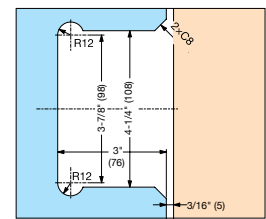

Zwei L Glass Door Hinge

ZL-1702

• Supplied with stainless steel wood screw (4.8 × 32) and stainless steel screw (M5 × 16).

Cut Out Dimensions

Item No.	Material	Finish/Color	Glass Thickness	Load Capacity/pair	Max Door Size (mm)	Weight (g)	Box (pcs)
ZL-1702	316 Stainless Steel	Zwei L	5/16"~3/8" (8~10 mm)	110 lbs (50 kg)	H98-7/16" × W35-7/16" (H2500 × W900)	806	2

Zwei L Glass Door Hinge

ZL-1703

• Supplied with stainless steel screws (6.2 × 56), anchor plug and two allen keys (2.5 and 4 mm).

Cut Out Dimensions

Installation

Item No.	Glass Thickness	Load Capacity/pair	Max Door Size	Weight (g)	Box (pcs)
ZL-1703	5/16"~1/2" (8~12 mm)	143 lbs (65 kg)	H98-7/16" × W39-3/8" (H2500 × W1000)	-	1