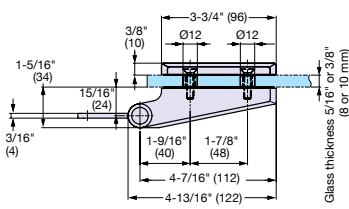

Zwei L Glass Door Hinge

ZL-1702

• Supplied with stainless steel wood screw (4.8 × 32) and stainless steel screw (M5 × 16).

Cut Out Dimensions

Item No.	Material	Finish/Color	Glass Thickness	Load Capacity/pair	Max Door Size (mm)	Weight (g)	Box (pcs)
ZL-1702	316 Stainless Steel	Zwei L	5/16"~3/8" (8~10 mm)	110 lbs (50 kg)	H98-7/16" × W35-7/16" (H2500 × W900)	806	2

Zwei L Glass Door Hinge

ZL-1703

• Supplied with stainless steel screws (6.2 × 56), anchor plug and two allen keys (2.5 and 4 mm).

Cut Out Dimensions

Installation

Item No.	Glass Thickness	Load Capacity/pair	Max Door Size	Weight (g)	Box (pcs)
ZL-1703	5/16"~1/2" (8~12 mm)	143 lbs (65 kg)	H98-7/16" × W39-3/8" (H2500 × W1000)	-	1

Part Name	Material	Finish/Color
Bracket	316 Stainless Steel	Zwei L
Face Plate		
Bracket Cover		
Gasket	Synthetic Rubber	Black