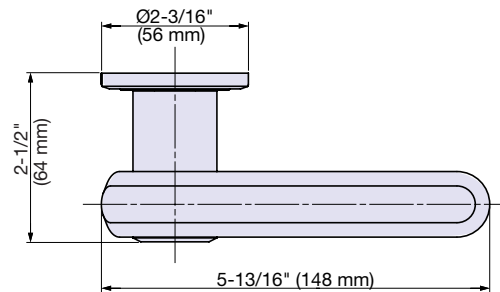

- Non-handed.
- For use with mortise case locks, etc. (Not supplied).

Item No.	Material	Finish/Color	Weight (g)	Box (pcs)
ZL-1103	316 Stainless Steel	Zwei L	1751	1