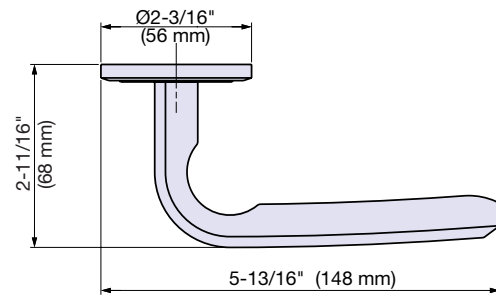

Zwei L Lever Handle

STAINLESS
316
STEEL

ZL-1101

- Non-handed.
- For use with mortise case locks, etc. (Not supplied).

Item No.	Material	Finish/Color	Weight (g)	Box (pcs)
ZL-1101	316 Stainless Steel	Zwei L	1205	1

Zwei L Lever Handle

STAINLESS
316
STEEL

ZL-1102

- Non-handed.
- For use with mortise case locks, etc. (Not supplied).

Item No.	Material	Finish/Color	Weight (g)	Box (pcs)
ZL-1102	316 Stainless Steel	Zwei L	1133	1