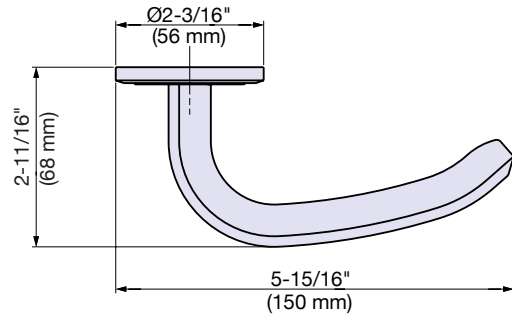

Zwei L Lever Handle

STAINLESS
316
STEEL

ZL-1101

- Non-handed.
- For use with mortise case locks, etc. (Not supplied).

Item No.	Material	Finish/Color	Weight (g)	Box (pcs)
ZL-1101	316 Stainless Steel	Zwei L	1205	1

Zwei L Lever Handle

STAINLESS
316
STEEL

ZL-1102

- Non-handed.
- For use with mortise case locks, etc. (Not supplied).

Item No.	Material	Finish/Color	Weight (g)	Box (pcs)
ZL-1102	316 Stainless Steel	Zwei L	1133	1