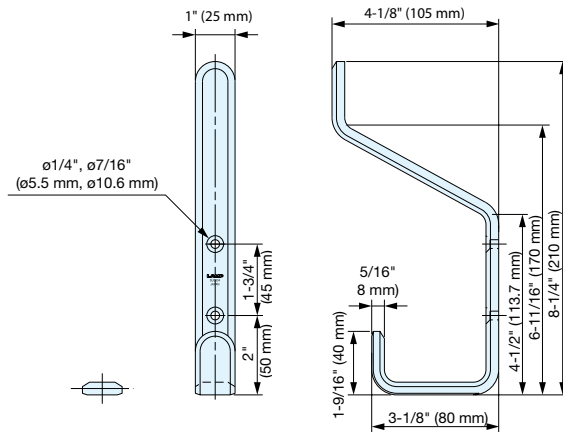

# XL-SB210

Mirror

Satin

- Stainless steel hook with dimensional design.
- Two-in-one hook.

Item No.	Load Capacity (kg)		Weight (g)	Box (pcs)	Carton (pcs)
	Upper	Lower			
XL-SB210/M	44 lbs (20)	83 lbs (38)	500	2	20
XL-SB210/S					

Material	Finish
304 Stainless Steel	Mirror (M), Satin (S)

(units in mm)

# XL-SF115

Mirror

Satin

- Stainless steel hook with dimensional design.

Item No.	Load Capacity (kg)	Weight (g)	Box (pcs)	Carton (pcs)
XL-SF115/M	83 lbs (38)	280	4	40
XL-SF115/S				

Material	Finish
304 Stainless Steel	Mirror (M), Satin (S)