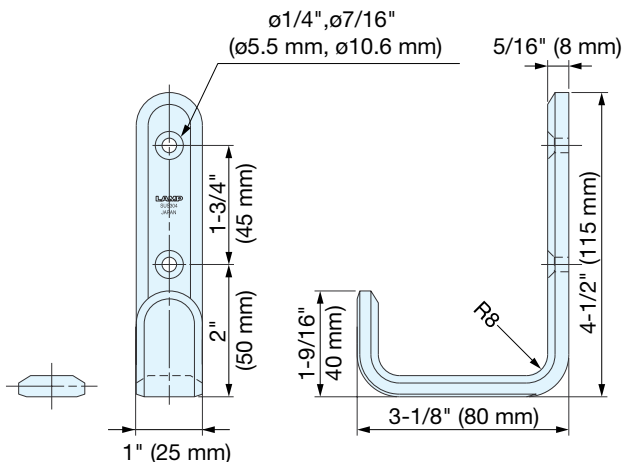

# XL-SB210

Mirror

Satin

- Stainless steel hook with dimensional design.
- Two-in-one hook.

Item No.	Load Capacity (kg)		Weight (g)	Box (pcs)	Carton (pcs)
	Upper	Lower			
XL-SB210/M	44 lbs (20)	83 lbs (38)	500	2	20
XL-SB210/S					

Material	Finish
304 Stainless Steel	Mirror (M), Satin (S)

(units in mm)

# LARGE HOOK

# XL-SF115

Mirror

Satin

- Stainless steel hook with dimensional design.

Item No.	Load Capacity (kg)	Weight (g)	Box (pcs)	Carton (pcs)
XL-SF115/M	83 lbs (38)	280	4	40
XL-SF115/S				

Material	Finish
304 Stainless Steel	Mirror (M), Satin (S)