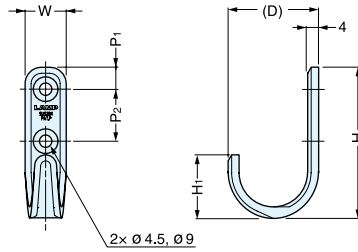

# XL-HJT

- 304 stainless steel hooks.
- Available in Mirror (M) or Combination of Mirror and Satin (TT) finish.

Material	Finish	
	M	TT
304 Stainless Steel	Mirror	Mirror and Satin Combination

Item No.	D	W	H	H <sub>1</sub>	P <sub>1</sub>	P <sub>2</sub>	Load Capacity	Weight (g)	Box (pcs)	Carton (pcs)
XL-HJT-55/M	1-5/16" (33)	9/16" (15)	2-3/16" (55)	15/16" (23)	5/16" (8)	3/4" (19)	22.0 lbs (10 kg)	34	30	300
XL-HJT-55/TT										
XL-HJT-70/M	1-11/16" (43)	11/16" (18)	2-3/4" (70)	1-3/16" (30)	3/8" (10)	15/16" (23)	17.6 lbs (8 kg)	53	20	200
XL-HJT-70/TT										

# HJT

- 3/16" (4 mm) thick material designed for excellent durability.

Material	Finish
304 Stainless Steel	Satin (S)/Black (BL)

Item No.	D	H	H <sub>1</sub>	t	W	C <sub>1</sub>	C <sub>2</sub>	Load Capacity (kg)	Weight (g)	Box (pcs)	Carton (pcs)
HJT-55S	1-5/16" (33)	2-3/16" (55)	15/16" (23)	3/16" (4)	9/16" (15)	5/16" (8)	3/4" (19)	22.0 lbs (10)	34	30	300
HJT-55SBL					11/16" (18)	3/8" (10)	15/16" (23)	17.6 lbs (8)	53	20	200
HJT-70S	1-11/16" (43)	2-3/4" (70)	1-3/16" (30)								
HJT-70SBL											

# EU

- Hook with unique design.
- Can hang 3 items at the same time: two on the tips and one on the neck.
- Two-tip shape ideal to hang hats, caps etc.

Item No.	W <sub>1</sub>	(W <sub>2</sub> )	D <sub>1</sub>	D <sub>2</sub>	(D <sub>3</sub> )	D <sub>4</sub>	H <sub>1</sub>	H <sub>2</sub>	d	d <sub>1</sub>	P <sub>1</sub>	P <sub>2</sub>
EU-50	7/8" (22)	1-1/2" (38)	1-1/2" (38)	3/16" (4)	11/16" (17.8)	3/16" (5)	2" (50)	3/8" (9)	3/16" (4)	5/16" (7.4)	1/4" (7)	13/16" (20)
EU-72	1-1/4" (32)	2-3/16" (56)	2-1/16" (52)	1/4" (6)	15/16" (23.0)	5/16" (8)	2-13/16" (72)	9/16" (14)	3/16" (4.6)	5/16" (8.6)	3/8" (10)	1-5/16" (34)