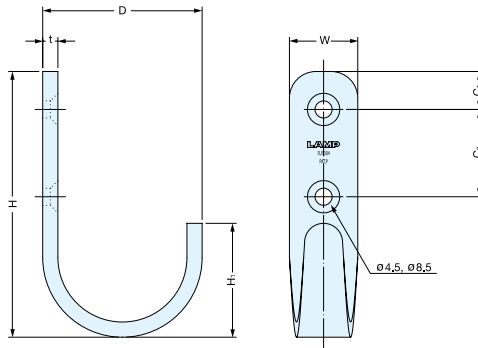

# XL-HJT

- 304 stainless steel hooks.
- Available in Mirror (M) or Combination of Mirror and Satin (TT) finish.

Material	Finish	
	M	TT
304 Stainless Steel	Mirror	Mirror and Satin Combination

Item No.	D	W	H	H <sub>1</sub>	P <sub>1</sub>	P <sub>2</sub>	Load Capacity	Weight (g)	Box (pcs)	Carton (pcs)
XL-HJT-55/M	1-5/16" (33)	9/16" (15)	2-3/16" (55)	15/16" (23)	5/16" (8)	3/4" (19)	22.0 lbs (10 kg)	34	30	300
XL-HJT-55/TT										
XL-HJT-70/M	1-11/16" (43)	11/16" (18)	2-3/4" (70)	1-3/16" (30)	3/8" (10)	15/16" (23)	17.6 lbs (8 kg)	53	20	200
XL-HJT-70/TT										

()units in mm

# HJT

- 3/16" (4 mm) thick material designed for excellent durability.

Material	Finish
304 Stainless Steel	Satin (S)/Black (BL)

Item No.	D	H	H <sub>1</sub>	t	W	C <sub>1</sub>	C <sub>2</sub>	Load Capacity (kg)	Weight (g)	Box (pcs)	Carton (pcs)
HJT-55S	1-5/16" (33)	2-3/16" (55)	15/16" (23)	3/16" (4)	9/16" (15)	5/16" (8)	3/4" (19)	22.0 lbs (10)	34	30	300
HJT-55SBL					11/16" (18)	3/8" (10)	15/16" (23)	17.6 lbs (8)	53	20	200
HJT-70S	1-11/16" (43)	2-3/4" (70)	1-3/16" (30)								
HJT-70SBL											

# EU

- Hook with unique design.
- Can hang 3 items at the same time: two on the tips and one on the neck.
- Two-tip shape ideal to hang hats, caps etc.

Item No.	W <sub>1</sub>	(W <sub>2</sub> )	D <sub>1</sub>	D <sub>2</sub>	(D <sub>3</sub> )	D <sub>4</sub>	H <sub>1</sub>	H <sub>2</sub>	d	d <sub>1</sub>	P <sub>1</sub>	P <sub>2</sub>
EU-50	7/8" (22)	1-1/2" (38)	1-1/2" (38)	3/16" (4)	11/16" (17.8)	3/16" (5)	2" (50)	3/8" (9)	3/16" (4)	5/16" (7.4)	1/4" (7)	13/16" (20)
EU-72	1-1/4" (32)	2-3/16" (56)	2-1/16" (52)	1/4" (6)	15/16" (23.0)	5/16" (8)	2-13/16" (72)	9/16" (14)	3/16" (4.6)	5/16" (8.6)	3/8" (10)	1-5/16" (34)