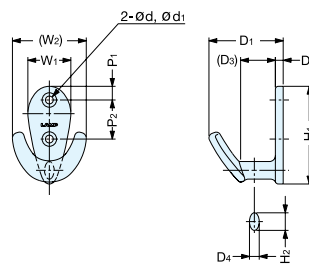

# HJT

- 3/16" (4 mm) thick material designed for excellent durability.

Material	Finish
304 Stainless Steel	Satin (S)/Black (BL)

Item No.	D	H	H <sub>1</sub>	t	W	C <sub>1</sub>	C <sub>2</sub>	Load Capacity (kg)	Weight (g)	Box (pcs)	Carton (pcs)
HJT-55S	1-5/16" (33)	2-3/16" (55)	15/16" (23)	3/16" (4)	9/16" (15)	5/16" (8)	3/4" (19)	22.0 lbs (10)	34	30	300
HJT-55SBL					11/16" (18)	3/8" (10)	15/16" (23)	17.6 lbs (8)	53	20	200
HJT-70S	1-11/16" (43)	2-3/4" (70)	1-3/16" (30)								
HJT-70SBL											

()units in mm

# EU

- Hook with unique design.
- Can hang 3 items at the same time: two on the tips and one on the neck.
- Two-tip shape ideal to hang hats, caps etc.

Item No.	W <sub>1</sub>	(W <sub>2</sub> )	D <sub>1</sub>	D <sub>2</sub>	(D <sub>3</sub> )	D <sub>4</sub>	H <sub>1</sub>	H <sub>2</sub>	d	d <sub>1</sub>	P <sub>1</sub>	P <sub>2</sub>
EU-50	7/8" (22)	1-1/2" (38)	1-1/2" (38)	3/16" (4)	11/16" (17.8)	3/16" (5)	2" (50)	3/8" (9)	3/16" (4)	5/16" (7.4)	1/4" (7)	13/16" (20)
EU-72	1-1/4" (32)	2-3/16" (56)	2-1/16" (52)	1/4" (6)	15/16" (23.0)	5/16" (8)	2-13/16" (72)	9/16" (14)	3/16" (4.6)	5/16" (8.6)	3/8" (10)	1-5/16" (34)