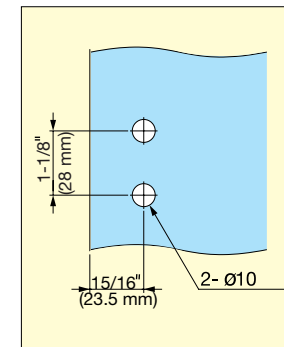

INSET GLASS DOOR HINGE

XL-GH03-48-0

Cut Out Dimension

No.	Part Name	Material	Finish
①	Body	304 Stainless Steel	Mirror, Gold
②	Arm		
③	Hinge Pin		Plain, Gold
④	Plate	Zinc Alloy	Chrome, Gold
⑤	Pad	Polyethylene	Natural
⑥	Screw	304 Stainless Steel	-

Item No.	Weight (g)	Box (pcs)	Carton (pcs)
XL-GH03-48-0CR	129	10	100
XL-GH03-48-0GC			

HALF OVERLAY GLASS DOOR HINGE

XL-GH03-48-8

Cut Out Dimension

No.	Part Name	Material	Finish
①	Body	304 Stainless Steel	Mirror, Gold
②	Arm		
③	Hinge Pin		Plain, Gold
④	Plate	Zinc Alloy	Chrome, Gold
⑤	Pad	Polyethylene	Natural
⑥	Screw	304 Stainless Steel	-

Item No.	Weight (g)	Box (pcs)	Carton (pcs)
XL-GH03-48-8CR	129	10	100
XL-GH03-48-8GC			