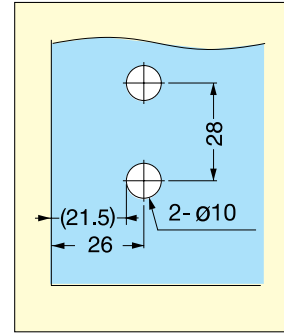

INSET GLASS DOOR HINGE

XL-GH03-48-0

Cut Out Dimension

No.	Part Name	Material	Finish
①	Body	304 Stainless Steel	Mirror, Gold
②	Arm		
③	Hinge Pin		Plain, Gold
④	Plate	Zinc Alloy	Chrome, Gold
⑤	Pad	Polyethylene	Natural
⑥	Screw	304 Stainless Steel	-

Item No.	Weight (g)	Box (pcs)	Carton (pcs)
XL-GH03-48-0CR	129	10	100
XL-GH03-48-0GC			

HALF OVERLAY GLASS DOOR HINGE

XL-GH03-48-8

Cut Out Dimension

No.	Part Name	Material	Finish
①	Body	304 Stainless Steel	Mirror, Gold
②	Arm		
③	Hinge Pin		Plain, Gold
④	Plate	Zinc Alloy	Chrome, Gold
⑤	Pad	Polyethylene	Natural
⑥	Screw	304 Stainless Steel	-