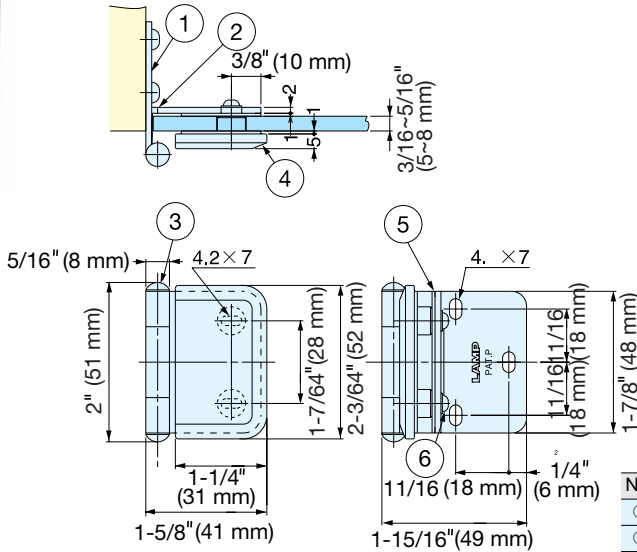

INSET GLASS DOOR HINGE

XL-GH03-48-0

Cut Out Dimension

No.	Part Name	Material	Finish
①	Body	304 Stainless Steel	Mirror, Gold
②	Arm		
③	Hinge Pin		Plain, Gold
④	Plate	Zinc Alloy	Chrome, Gold
⑤	Pad	Polyethylene	Natural
⑥	Screw	304 Stainless Steel	-

Item No.	Weight (g)	Box (pcs)	Carton (pcs)
XL-GH03-48-0CR	129	10	100
XL-GH03-48-0GC			

HALF OVERLAY GLASS DOOR HINGE

XL-GH03-48-8

Cut Out Dimension

No.	Part Name	Material	Finish
①	Body	304 Stainless Steel	Mirror, Gold
②	Arm		
③	Hinge Pin		Plain, Gold
④	Plate	Zinc Alloy	Chrome, Gold
⑤	Pad	Polyethylene	Natural
⑥	Screw	304 Stainless Steel	-

Item No.	Weight (g)	Box (pcs)	Carton (pcs)
XL-GH03-48-8CR	129	10	100
XL-GH03-48-8GC			