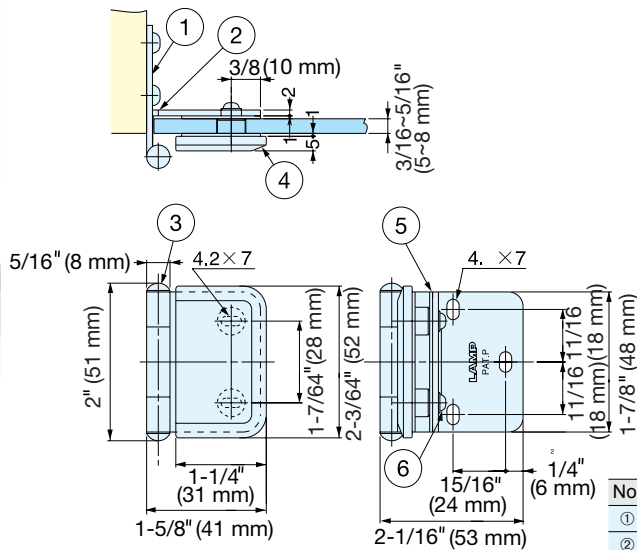

INSET GLASS DOOR HINGE

XL-GH03-48-0

Cut Out Dimension

No.	Part Name	Material	Finish
①	Body	304 Stainless Steel	Mirror, Gold
②	Arm		
③	Hinge Pin		Plain, Gold
④	Plate	Zinc Alloy	Chrome, Gold
⑤	Pad	Polyethylene	Natural
⑥	Screw	304 Stainless Steel	-

Item No.	Weight (g)	Box (pcs)	Carton (pcs)
XL-GH03-48-0CR	129	10	100
XL-GH03-48-0GC			

HALF OVERLAY GLASS DOOR HINGE

XL-GH03-48-8

Cut Out Dimension

No.	Part Name	Material	Finish
①	Body	304 Stainless Steel	Mirror, Gold
②	Arm		
③	Hinge Pin		Plain, Gold
④	Plate	Zinc Alloy	Chrome, Gold
⑤	Pad	Polyethylene	Natural
⑥	Screw	304 Stainless Steel	-

Item No.	Weight (g)	Box (pcs)	Carton (pcs)
XL-GH03-48-8CR	129	10	100
XL-GH03-48-8GC			