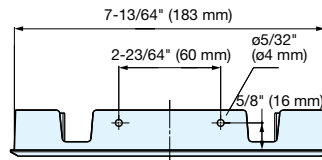

CABLE GROMMET

V60, V80

Bore Dimensions

Backside of Cap (a)
(When lid open)

Material	Finish
Plastic	White (WHT)/ Black (BLK)/ Beige (BE)/ Dark Beige (DBE)

Item No.	Color	D	D ₁	D ₂	H	H ₁	H ₂	A	B	d	Weight (g)	Box (pcs)	Carton (pcs)
V60/BLK	Black	2-13/16" (72 mm)	2-3/8" (61 mm)	2-1/4" (56.7 mm)	1" (25 mm)	1/8" (3 mm)	7/8" (22 mm)	9/16" (14 mm)	1-5/8" (41 mm)	2-3/8" (60.5 mm)	25.5	90	900
V60/WHT	White												
V60/BE	Beige												
V60/DBE	Dark Beige												
V80/BLK	Black	3-5/8" (92 mm)	3-3/16" (80.5 mm)	3" (77 mm)	1" (25 mm)	1/8" (3 mm)	7/8" (22 mm)	9/16" (14 mm)	2" (50 mm)	3-1/8" (80 mm)	39.0	88	880
V80/WHT	White												
V80/BE	Beige												
V80/DBE	Dark Beige												

Please specify the finish when ordering.

CABLE GROMMET

V2000

Bore Dimensions

Item No.	Color	Weight (g)	Box (pcs)	Carton (pcs)
V2000/BLK	Black	102	33	330
V2000/WHT	White			
V2000/BE	Beige			
V2000/DBE	Dark Beige			