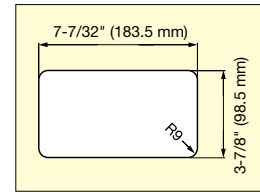

CABLE GROMMET

V60, V80

Bore Dimensions

Backside of Cap (a)
(When lid open)

Material	Finish
Plastic	White (WHT)/ Black (BLK)/ Beige (BE)/ Dark Beige (DBE)

Item No.	Color	D	D ₁	D ₂	H	H ₁	H ₂	A	B	d	Weight (g)	Box (pcs)	Carton (pcs)
V60/BLK	Black	2-13/16" (72 mm)	2-3/8" (61 mm)	2-1/4" (56.7 mm)	1" (25 mm)	1/8" (3 mm)	7/8" (22 mm)	9/16" (14 mm)	1-5/8" (41 mm)	2-3/8" (60.5 mm)	25.5	90	900
V60/WHT	White												
V60/BE	Beige												
V60/DBE	Dark Beige												
V80/BLK	Black	3-5/8" (92 mm)	3-3/16" (80.5 mm)	3" (77 mm)	1" (25 mm)	1/8" (3 mm)	7/8" (22 mm)	9/16" (14 mm)	2" (50 mm)	3-1/8" (80 mm)	39.0	88	880
V80/WHT	White												
V80/BE	Beige												
V80/DBE	Dark Beige												

Please specify the finish when ordering.

CABLE GROMMET

V2000

Bore Dimensions

Item No.	Color	Weight (g)	Box (pcs)	Carton (pcs)
V2000/BLK	Black	102	33	330
V2000/WHT	White			
V2000/BE	Beige			
V2000/DBE	Dark Beige			