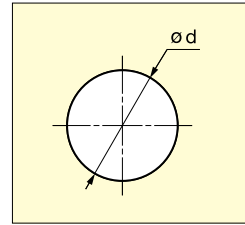

CABLE GROMMET

V60, V80

Bore Dimensions

Backside of Cap (a)
(When lid open)

Material	Finish
Plastic	White (WHT)/ Black (BLK)/ Beige (BE)/ Dark Beige (DBE)

Item No.	Color	D	D ₁	D ₂	H	H ₁	H ₂	A	B	d	Weight (g)	Box (pcs)	Carton (pcs)
V60/BLK	Black	2-13/16" (72 mm)	2-3/8" (61 mm)	2-1/4" (56.7 mm)	1" (25 mm)	1/8" (3 mm)	7/8" (22 mm)	9/16" (14 mm)	1-5/8" (41 mm)	2-3/8" (60.5 mm)	25.5	90	900
V60/WHT	White												
V60/BE	Beige												
V60/DBE	Dark Beige												
V80/BLK	Black	3-5/8" (92 mm)	3-3/16" (80.5 mm)	3" (77 mm)	1" (25 mm)	1/8" (3 mm)	7/8" (22 mm)	9/16" (14 mm)	2" (50 mm)	3-1/8" (80 mm)	39.0	88	880
V80/WHT	White												
V80/BE	Beige												
V80/DBE	Dark Beige												

Please specify the finish when ordering.

CABLE GROMMET

V2000

Bore Dimensions

Item No.	Color	Weight (g)	Box (pcs)	Carton (pcs)
V2000/BLK	Black	102	33	330
V2000/WHT	White			
V2000/BE	Beige			
V2000/DBE	Dark Beige			