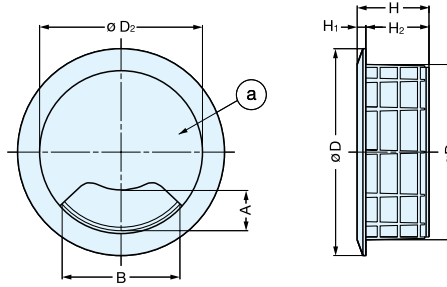

CABLE GROMMET

V60, V80

Bore Dimensions

Backside of Cap (a)
(When lid open)

Material	Finish
Plastic	White (WHT)/ Black (BLK)/ Beige (BE)/ Dark Beige (DBE)

Item No.	Color	D	D ₁	D ₂	H	H ₁	H ₂	A	B	d	Weight (g)	Box (pcs)	Carton (pcs)
V60/BLK	Black	2-13/16" (72 mm)	2-3/8" (61 mm)	2-1/4" (56.7 mm)	1" (25 mm)	1/8" (3 mm)	7/8" (22 mm)	9/16" (14 mm)	1-5/8" (41 mm)	2-3/8" (60.5 mm)	25.5	90	900
V60/WHT	White												
V60/BE	Beige												
V60/DBE	Dark Beige												
V80/BLK	Black	3-5/8" (92 mm)	3-3/16" (80.5 mm)	3" (77 mm)	1" (25 mm)	1/8" (3 mm)	7/8" (22 mm)	9/16" (14 mm)	2" (50 mm)	3-1/8" (80 mm)	39.0	88	880
V80/WHT	White												
V80/BE	Beige												
V80/DBE	Dark Beige												

Please specify the finish when ordering.

CABLE GROMMET

V2000

Bore Dimensions

Item No.	Color	Weight (g)	Box (pcs)	Carton (pcs)
V2000/BLK	Black	102	33	330
V2000/WHT	White			
V2000/BE	Beige			
V2000/DBE	Dark Beige			