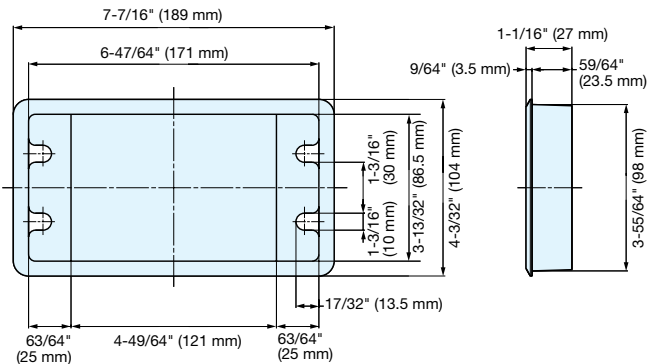

CABLE GROMMET

V60, V80

Bore Dimensions

Backside of Cap (a)
(When lid open)

Material	Finish
Plastic	White (WHT)/ Black (BLK)/ Beige (BE)/ Dark Beige (DBE)

Item No.	Color	D	D ₁	D ₂	H	H ₁	H ₂	A	B	d	Weight (g)	Box (pcs)	Carton (pcs)
V60/BLK	Black	2-13/16" (72 mm)	2-3/8" (61 mm)	2-1/4" (56.7 mm)	1" (25 mm)	1/8" (3 mm)	7/8" (22 mm)	9/16" (14 mm)	1-5/8" (41 mm)	2-3/8" (60.5 mm)	25.5	90	900
V60/WHT	White												
V60/BE	Beige												
V60/DBE	Dark Beige												
V80/BLK	Black	3-5/8" (92 mm)	3-3/16" (80.5 mm)	3" (77 mm)	1" (25 mm)	1/8" (3 mm)	7/8" (22 mm)	9/16" (14 mm)	2" (50 mm)	3-1/8" (80 mm)	39.0	88	880
V80/WHT	White												
V80/BE	Beige												
V80/DBE	Dark Beige												

Please specify the finish when ordering.

CABLE GROMMET

V2000

Bore Dimensions

Item No.	Color	Weight (g)	Box (pcs)	Carton (pcs)
V2000/BLK	Black	102	33	330
V2000/WHT	White			
V2000/BE	Beige			
V2000/DBE	Dark Beige			