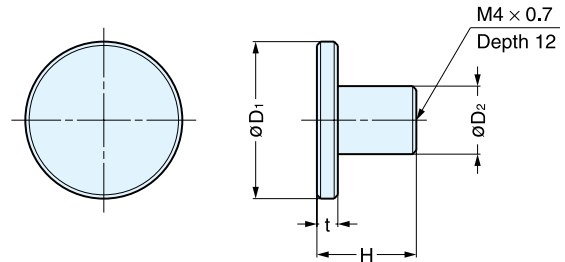

Material	Finish
Brass	24K Gold Plating

KNOB

DW-50N

• Includes insert block and set screw for surface mounting.

Item No.	Weight (g)	Box (pcs)	Carton (pcs)
DW-50N	130	20	100

Material	Finish
Brass	Matte Chrome

KNOB

A SERIES

A-861-BL

A-864-BL

A-861

A-864

Material	Finish
Aluminum	Anodized, Black

Item No.	D ₁	H	D ₂	t	Weight (g)	Box (pcs)	Carton (pcs)
A-861	13/16" (20 mm)	11/16" (18 mm)	3/8" (10 mm)	3/16" (4 mm)	5.0	48	1152
A-861-BL							
A-862	1" (25 mm)	3/4" (18.5)	7/16" (11 mm)	3/16" (4.5 mm)	8.5		
A-862-BL							
A-863	1-3/16" (30 mm)	3/4" (19 mm)	1/2" (12 mm)	3/16" (5 mm)	15.0		
A-863-BL							
A-864	1-3/8" (35 mm)	1/2" (13 mm)	1/2" (13 mm)	3/16" (5 mm)	16.5	24	576
A-864-BL							