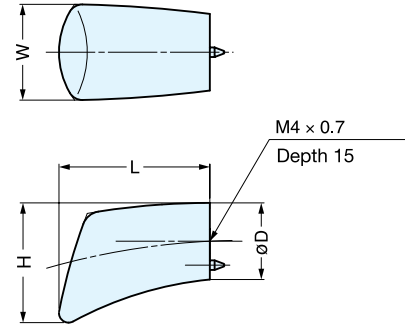

PULL (GOLD PLATED)

TMT

TMT-16

TMT-20

Item No.	W	L	D	H	Weight (g)	Box (pcs)	Carton (pcs)
TMT-16	5/8" (16 mm)	1" (25 mm)	1/2" (12.5 mm)	13/16" (20 mm)	31	1	10
TMT-20	13/16" (20 mm)	1-1/4" (31.5 mm)	5/8" (16 mm)	1" (25 mm)	64		

Material	Finish
Brass	24K Gold Plating

KNOB

DW-50N

• Includes insert block and set screw for surface mounting.

Item No.	Weight (g)	Box (pcs)	Carton (pcs)
DW-50N	130	20	100

Material	Finish
Brass	Matte Chrome

KNOB

A SERIES

A-861-BL

A-864-BL

A-861

A-864

Material	Finish
Aluminum	Anodized, Black

Item No.	D ₁	H	D ₂	t	Weight (g)	Box (pcs)	Carton (pcs)
A-861	13/16" (20 mm)	11/16" (18 mm)	3/8" (10 mm)	3/16" (4 mm)	5.0	48	1152
A-861-BL							
A-862	1" (25 mm)	3/4" (18.5)	7/16" (11 mm)	3/16" (4.5 mm)	8.5		
A-862-BL							
A-863	1-3/16" (30 mm)	3/4" (19 mm)	1/2" (12 mm)	3/16" (5 mm)	15.0		
A-863-BL							
A-864	1-3/8" (35 mm)	1/2" (13 mm)	1/2" (13 mm)	3/16" (5 mm)	16.5	24	576
A-864-BL							