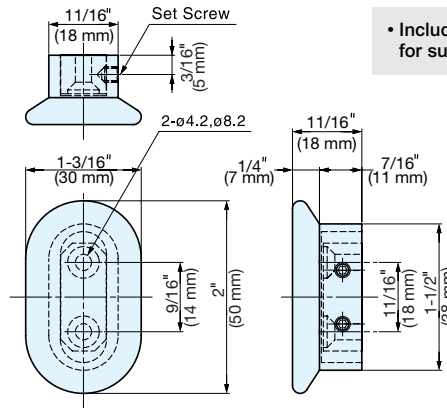

PULL (GOLD PLATED)

TMT

TMT-16

TMT-20

Item No.	W	L	D	H	Weight (g)	Box (pcs)	Carton (pcs)
TMT-16	5/8" (16 mm)	1" (25 mm)	1/2" (12.5 mm)	13/16" (20 mm)	31	1	10
TMT-20	13/16" (20 mm)	1-1/4" (31.5 mm)	5/8" (16 mm)	1" (25 mm)	64		

Material	Finish
Brass	24K Gold Plating

KNOB

DW-50N

• Includes insert block and set screw for surface mounting.

Item No.	Weight (g)	Box (pcs)	Carton (pcs)
DW-50N	130	20	100

Material	Finish
Brass	Matte Chrome

KNOB

A SERIES

A-861-BL

A-864-BL

A-861

A-864

Material	Finish
Aluminum	Anodized, Black

Item No.	D ₁	H	D ₂	t	Weight (g)	Box (pcs)	Carton (pcs)
A-861	13/16" (20 mm)	11/16" (18 mm)	3/8" (10 mm)	3/16" (4 mm)	5.0	48	1152
A-861-BL							
A-862	1" (25 mm)	3/4" (18.5)	7/16" (11 mm)	3/16" (4.5 mm)	8.5		
A-862-BL							
A-863	1-3/16" (30 mm)	3/4" (19 mm)	1/2" (12 mm)	3/16" (5 mm)	15.0		
A-863-BL							
A-864	1-3/8" (35 mm)	1/2" (13 mm)	1/2" (13 mm)	3/16" (5 mm)	16.5	24	576
A-864-BL							