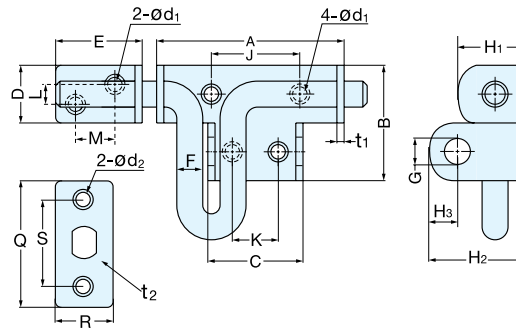

GATE LATCH

SSG

- Gate latch with holes for pad lock. (Pad lock not supplied.)

Material	Finish
304 Stainless Steel	Satin, Black

Item No.	A	B	C	D	E	F	G	H ₁	H ₂	H ₃
SSG-45	1-3/4" (45)	1-1/8" (28)	1" (26)	9/16" (14)	13/16" (21)	1/4" (6)	1/4" (7)	5/8" (16.0)	13/16" (20.5)	5/16" (7.5)
SSG-45-BL										
SSG-65	2-9/16" (65)	1-9/16" (40)	1-5/16" (33)	13/16" (20)	1-1/8" (29)	3/8" (9)	3/8" (10)	7/8" (21.5)	1-1/8" (29.0)	3/8" (10)
SSG-85	3-3/8" (85)	1-13/16" (46)	1-5/8" (42)	1" (26)	1-5/16" (34)	1/2" (12)		1-1/8" (28.0)	1-3/8" (35.5)	7/16" (11)

Item No.	J	K	L	M	Q	R	S	d ₁	d ₂	t ₁	t ₂	Weight (g)	Box (pcs)	Carton (pcs)
SSG-45	7/8" (22)	7/16" (11)	1/16" (2)	5/16" (8)	1-1/4" (32)	9/16" (15)	7/8" (22)	3/16" (4.8)	3/16" (4.8)	1/16" (2.0)	1/16" (1.2)	65	20	240
SSG-65	1-3/16" (30)	9/16" (14)	3/16" (4)	9/16" (14)	1-9/16" (40)	11/16" (18)	1-1/8" (28)	1/4" (5.9)	1/4" (5.9)	1/8" (2.5)	1/16" (1.5)	175	10	100
SSG-85	1-1/2" (38)	13/16" (21)	5/16" (8)	11/16" (17)	1-7/8" (48)	7/8" (22)	1-3/8" (35)	1/4" (6.0)	3/16" (5.2)	1/8" (3.0)	1/16" (1.5)	400	5	60

BAR LATCH

SSL

- Latch can be locked by sliding-in the bar.
- Slide out and lift the bar to release.

Installation

Material	Finish
304 Stainless Steel	Polished

Item No.	L ₁	L ₂	W ₁	W ₂	A ₁	A ₂	A ₃	P ₁	P ₂	H	t ₁	t ₂	d	Screw	Weight (g)	Box (pcs)	Carton (pcs)
SSL-50	2" (50)	20±4	1-3/8" (35)	1-3/8" (35)	1/2" (13)	9/16" (15)	1/2" (13)	1" (26)	1" (26)	9/16" (14.5)	1/16" (2.0)	1/16" (2.0)	ø4.2, ø6.2	3.0 × 16	32	20	600
SSL-70	2-3/4" (70)	28±6	2" (50)	2" (50)	11/16" (18)	13/16" (20)	11/16" (18)	1-7/16" (37)	1-7/16" (37)	3/4" (19.0)	1/16" (2)	1/8" (2.5)	ø5.2, ø8.0	3.5 × 16	68		360
SSL-100	3-15/16" (100)	45±15	2-3/4" (70)	2-3/4" (70)	7/8" (22)	1" (25)	7/8" (22)	2-1/16" (52)	2-1/16" (52)	7/8" (21.5)	1/8" (3)	1/8" (3.0)	ø5.8, ø9.0	4.0 × 25	142	10	160