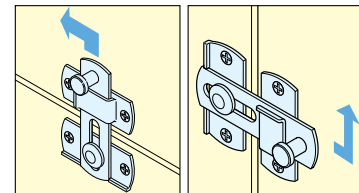

GATE LATCH

SSG

- Gate latch with holes for pad lock. (Pad lock not supplied.)

Material	Finish
304 Stainless Steel	Satin, Black

Item No.	A	B	C	D	E	F	G	H ₁	H ₂	H ₃
SSG-45	1-3/4" (45)	1-1/8" (28)	1" (26)	9/16" (14)	13/16" (21)	1/4" (6)	1/4" (7)	5/8" (16.0)	13/16" (20.5)	5/16" (7.5)
SSG-45-BL										
SSG-65	2-9/16" (65)	1-9/16" (40)	1-5/16" (33)	13/16" (20)	1-1/8" (29)	3/8" (9)	3/8" (10)	7/8" (21.5)	1-1/8" (29.0)	3/8" (10)
SSG-85	3-3/8" (85)	1-13/16" (46)	1-5/8" (42)	1" (26)	1-5/16" (34)	1/2" (12)		1-1/8" (28.0)	1-3/8" (35.5)	7/16" (11)

Item No.	J	K	L	M	Q	R	S	d ₁	d ₂	t ₁	t ₂	Weight (g)	Box (pcs)	Carton (pcs)
SSG-45	7/8" (22)	7/16" (11)	1/16" (2)	5/16" (8)	1-1/4" (32)	9/16" (15)	7/8" (22)	3/16" (4.8)	3/16" (4.8)	1/16" (2.0)	1/16" (1.2)	65	20	240
SSG-65	1-3/16" (30)	9/16" (14)	3/16" (4)	9/16" (14)	1-9/16" (40)	11/16" (18)	1-1/8" (28)	1/4" (5.9)	1/4" (5.9)	1/8" (2.5)	1/16" (1.5)	175	10	100
SSG-85	1-1/2" (38)	13/16" (21)	5/16" (8)	11/16" (17)	1-7/8" (48)	7/8" (22)	1-3/8" (35)	1/4" (6.0)	3/16" (5.2)	1/8" (3.0)	1/16" (1.5)	400	5	60

BAR LATCH

SSL

- Latch can be locked by sliding-in the bar.
- Slide out and lift the bar to release.

Installation

Material	Finish
304 Stainless Steel	Polished

Item No.	L ₁	L ₂	W ₁	W ₂	A ₁	A ₂	A ₃	P ₁	P ₂	H	t ₁	t ₂	d	Screw	Weight (g)	Box (pcs)	Carton (pcs)
SSL-50	2" (50)	20±4	1-3/8" (35)	1-3/8" (35)	1/2" (13)	9/16" (15)	1/2" (13)	1" (26)	1" (26)	9/16" (14.5)	1/16" (2.0)	1/16" (2.0)	ø4.2, ø6.2	3.0 × 16	32	20	600
SSL-70	2-3/4" (70)	28±6	2" (50)	2" (50)	11/16" (18)	13/16" (20)	11/16" (18)	1-7/16" (37)	1-7/16" (37)	3/4" (19.0)	1/16" (2)	1/8" (2.5)	ø5.2, ø8.0	3.5 × 16	68		360
SSL-100	3-15/16" (100)	45±15	2-3/4" (70)	2-3/4" (70)	7/8" (22)	1" (25)	7/8" (22)	2-1/16" (52)	2-1/16" (52)	7/8" (21.5)	1/8" (3)	1/8" (3.0)	ø5.8, ø9.0	4.0 × 25	142	10	160