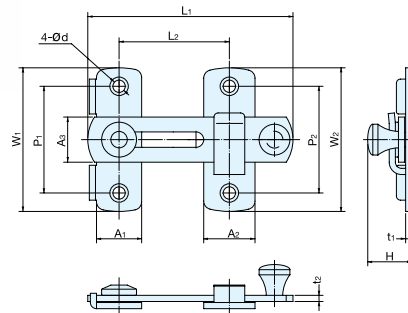

GATE LATCH

SSG

- Gate latch with holes for pad lock. (Pad lock not supplied.)

Material	Finish
304 Stainless Steel	Satin, Black

Item No.	A	B	C	D	E	F	G	H ₁	H ₂	H ₃
SSG-45	1-3/4" (45)	1-1/8" (28)	1" (26)	9/16" (14)	13/16" (21)	1/4" (6)	1/4" (7)	5/8" (16.0)	13/16" (20.5)	5/16" (7.5)
SSG-45-BL										
SSG-65	2-9/16" (65)	1-9/16" (40)	1-5/16" (33)	13/16" (20)	1-1/8" (29)	3/8" (9)	3/8" (10)	7/8" (21.5)	1-1/8" (29.0)	3/8" (10)
SSG-85	3-3/8" (85)	1-13/16" (46)	1-5/8" (42)	1" (26)	1-5/16" (34)	1/2" (12)		1-1/8" (28.0)	1-3/8" (35.5)	7/16" (11)

Item No.	J	K	L	M	Q	R	S	d ₁	d ₂	t ₁	t ₂	Weight (g)	Box (pcs)	Carton (pcs)
SSG-45	7/8" (22)	7/16" (11)	1/16" (2)	5/16" (8)	1-1/4" (32)	9/16" (15)	7/8" (22)	3/16" (4.8)	3/16" (4.8)	1/16" (2.0)	1/16" (1.2)	65	20	240
SSG-65	1-3/16" (30)	9/16" (14)	3/16" (4)	9/16" (14)	1-9/16" (40)	11/16" (18)	1-1/8" (28)	1/4" (5.9)	1/4" (5.9)	1/8" (2.5)	1/16" (1.5)	175	10	100
SSG-85	1-1/2" (38)	13/16" (21)	5/16" (8)	11/16" (17)	1-7/8" (48)	7/8" (22)	1-3/8" (35)	1/4" (6.0)	3/16" (5.2)	1/8" (3.0)	1/16" (1.5)	400	5	60

BAR LATCH

SSL

- Latch can be locked by sliding-in the bar.
- Slide out and lift the bar to release.

Installation

Material	Finish
304 Stainless Steel	Polished

Item No.	L ₁	L ₂	W ₁	W ₂	A ₁	A ₂	A ₃	P ₁	P ₂	H	t ₁	t ₂	d	Screw	Weight (g)	Box (pcs)	Carton (pcs)
SSL-50	2" (50)	20±4	1-3/8" (35)	1-3/8" (35)	1/2" (13)	9/16" (15)	1/2" (13)	1" (26)	1" (26)	9/16" (14.5)	1/16" (2.0)	1/16" (2.0)	ø4.2, ø6.2	3.0 × 16	32	20	600
SSL-70	2-3/4" (70)	28±6	2" (50)	2" (50)	11/16" (18)	13/16" (20)	11/16" (18)	1-7/16" (37)	1-7/16" (37)	3/4" (19.0)	1/16" (2)	1/8" (2.5)	ø5.2, ø8.0	3.5 × 16	68		360
SSL-100	3-15/16" (100)	45±15	2-3/4" (70)	2-3/4" (70)	7/8" (22)	1" (25)	7/8" (22)	2-1/16" (52)	2-1/16" (52)	7/8" (21.5)	1/8" (3)	1/8" (3.0)	ø5.8, ø9.0	4.0 × 25	142	10	160