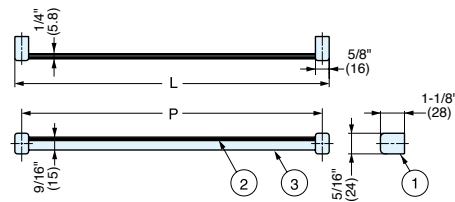

TIE RACK

S-350

Item No.	Color	Weight (g)	Box (pcs)	Carton (pcs)	Part Name	Material
S-350W	White	80	10	100	Bracket	ABS
S-350B	Black				Rod	304 Stainless Steel

TIE RACK

STR

	Part Name	Material	Color
①	Bracket	Zinc Alloy	Chrome
②	Anti-slip Strip	PVC	Black
③	Rod	304 Stainless Steel	Mirror

Item No.	L	P	Weight (g)	Box (pcs)	Carton (pcs)
STR-300	12-7/16" (316)	11-13/16" (300)	160	10	60
STR-350	14-13/32" (366)	13-3/4" (350)	170		
STR-400	16-3/8" (416)	15-3/4" (400)	180		
STR-450	18-11/32" (466)	17-3/4" (450)	190		

TIE RACK

DTR

	Part Name	Material	Color
①	Bracket	Zinc Alloy	Chrome
②	Anti-slip Strip	PVC	Black
③	Rod	304 Stainless Steel	Mirror

Item No.	L	P	Weight (g)	Box (pcs)	Carton (pcs)
DTR-350	14-13/32" (366)	13-3/4" (350)	250	5	30
DTR-400	16-3/8" (416)	15-3/4" (400)	270		
DTR-450	18-11/32" (466)	17-3/4" (450)	285		