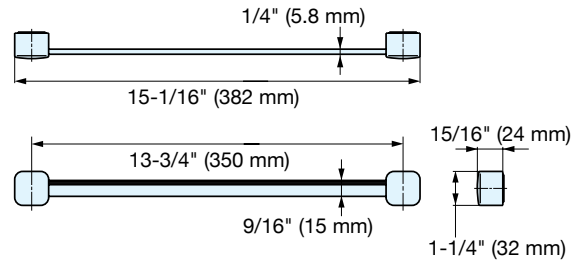

TIE RACK

S-350

Item No.	Color	Weight (g)	Box (pcs)	Carton (pcs)	Part Name	Material
S-350W	White	80	10	100	Bracket	ABS
S-350B	Black				Rod	304 Stainless Steel

TIE RACK

STR

	Part Name	Material	Color
①	Bracket	Zinc Alloy	Chrome
②	Anti-slip Strip	PVC	Black
③	Rod	304 Stainless Steel	Mirror

Item No.	L	P	Weight (g)	Box (pcs)	Carton (pcs)
STR-300	12-7/16" (316)	11-13/16" (300)	160	10	60
STR-350	14-13/32" (366)	13-3/4" (350)	170		
STR-400	16-3/8" (416)	15-3/4" (400)	180		
STR-450	18-11/32" (466)	17-3/4" (450)	190		

TIE RACK

DTR

	Part Name	Material	Color
①	Bracket	Zinc Alloy	Chrome
②	Anti-slip Strip	PVC	Black
③	Rod	304 Stainless Steel	Mirror

Item No.	L	P	Weight (g)	Box (pcs)	Carton (pcs)
DTR-350	14-13/32" (366)	13-3/4" (350)	250	5	30
DTR-400	16-3/8" (416)	15-3/4" (400)	270		
DTR-450	18-11/32" (466)	17-3/4" (450)	285		