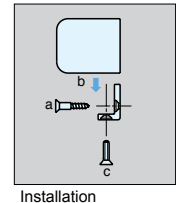

TIE RACK

S-350

Item No.	Color	Weight (g)	Box (pcs)	Carton (pcs)	Part Name	Material
S-350W	White	80	10	100	Bracket	ABS
S-350B	Black				Rod	304 Stainless Steel

TIE RACK

STR

	Part Name	Material	Color
①	Bracket	Zinc Alloy	Chrome
②	Anti-slip Strip	PVC	Black
③	Rod	304 Stainless Steel	Mirror

TIE RACK

DTR

	Part Name	Material	Color
①	Bracket	Zinc Alloy	Chrome
②	Anti-slip Strip	PVC	Black
③	Rod	304 Stainless Steel	Mirror

Item No.	L	P	Weight (g)	Box (pcs)	Carton (pcs)
DTR-350	14-13/32" (366)	13-3/4" (350)	250	5	30
DTR-400	16-3/8" (416)	15-3/4" (400)	270		
DTR-450	18-11/32" (466)	17-3/4" (450)	285		