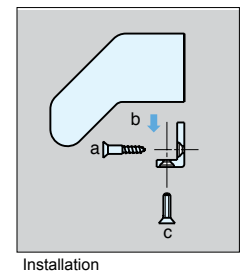

Item No.	L	P	Weight (g)	Box (pcs)	Carton (pcs)
STR-300	12-7/16" (316)	11-13/16" (300)	160	10	60
STR-350	14-13/32" (366)	13-3/4" (350)	170		
STR-400	16-3/8" (416)	15-3/4" (400)	180		
STR-450	18-11/32" (466)	17-3/4" (450)	190		

TIE RACK

DTR

	Part Name	Material	Color
①	Bracket	Zinc Alloy	Chrome
②	Anti-slip Strip	PVC	Black
③	Rod	304 Stainless Steel	Mirror

Item No.	L	P	Weight (g)	Box (pcs)	Carton (pcs)
DTR-350	14-13/32" (366)	13-3/4" (350)	250	5	30
DTR-400	16-3/8" (416)	15-3/4" (400)	270		
DTR-450	18-11/32" (466)	17-3/4" (450)	285		