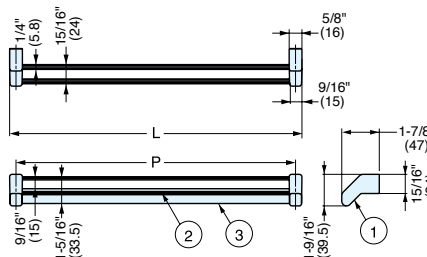

TIE RACK

S-350

Item No.	Color	Weight (g)	Box (pcs)	Carton (pcs)	Part Name	Material
S-350W	White	80	10	100	Bracket	ABS
S-350B	Black				Rod	304 Stainless Steel

TIE RACK

STR

	Part Name	Material	Color
①	Bracket	Zinc Alloy	Chrome
②	Anti-slip Strip	PVC	Black
③	Rod	304 Stainless Steel	Mirror

Item No.	L	P	Weight (g)	Box (pcs)	Carton (pcs)
STR-300	12-7/16" (316)	11-13/16" (300)	160	10	60
STR-350	14-13/32" (366)	13-3/4" (350)	170		
STR-400	16-3/8" (416)	15-3/4" (400)	180		
STR-450	18-11/32" (466)	17-3/4" (450)	190		

TIE RACK

DTR

	Part Name	Material	Color
①	Bracket	Zinc Alloy	Chrome
②	Anti-slip Strip	PVC	Black
③	Rod	304 Stainless Steel	Mirror

Item No.	L	P	Weight (g)	Box (pcs)	Carton (pcs)
DTR-350	14-13/32" (366)	13-3/4" (350)	250	5	30
DTR-400	16-3/8" (416)	15-3/4" (400)	270		
DTR-450	18-11/32" (466)	17-3/4" (450)	285		