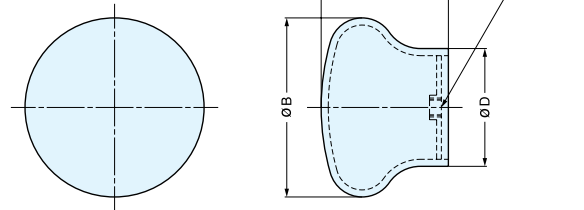

KNOB

RS-38

Item No.	Weight (g)	Box (pcs)	Carton (pcs)	Material	Finish
RS-38/S	20	20	200	304 Stainless Steel	Satin

KNOB

RSS

RSS-25/M
Mirror

RSS-50/S
Satin

Material	Finish
304 Stainless Steel	Mirror (M) Satin (S)

Item No.	A	B	D	Weight (g)	Box (pcs)	Carton (pcs)	Screw
RSS-25/M* RSS-25/S*	7/8" (22 mm)	1" (25 mm)	11/16" (18 mm)	8.5	20	200	M4 x 30
RSS-30/M* RSS-30/S*	15/16" (23 mm)	1-3/16" (30 mm)	13/16" (20 mm)	11.0			M4 x 30
RSS-38/M RSS-38/S	1-1/16" (27 mm)	1-1/2" (38 mm)	1" (25 mm)	16.0			M5 x 30
RSS-50/M RSS-50/S	1-5/16" (34 mm)	2" (50 mm)	1-3/8" (35 mm)	30.0			M5 x 30