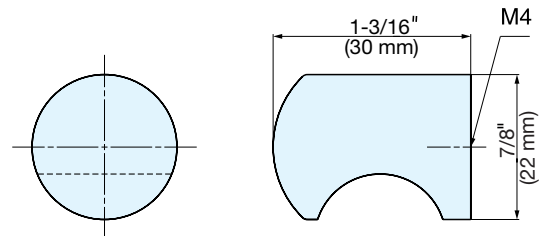

KNOB

DJ-22

Item No.	Weight (g)	Box (pcs)	Carton (pcs)	Material	Finish
DJ-22/SNI	80	20	200	Brass	Satin Nickel (SN)
DJ-22/PB					Chrome (CR)
DJ-22/CR					Polished Brass (PB)

Please specify the finish when ordering.