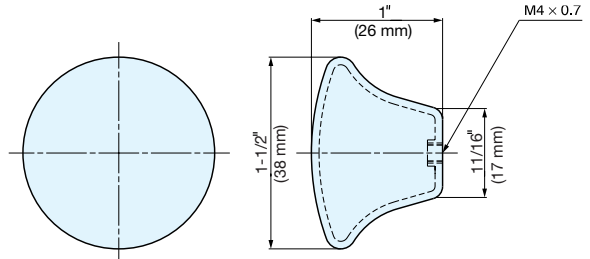

KNOB

RS-38

Item No.	Weight (g)	Box (pcs)	Carton (pcs)	Material	Finish
RS-38/S	20	20	200	304 Stainless Steel	Satin

KNOB

RSS

RSS-25/M
Mirror

RSS-50/S
Satin

Material	Finish
304 Stainless Steel	Mirror (M) Satin (S)

Item No.	A	B	D	Weight (g)	Box (pcs)	Carton (pcs)	Screw
RSS-25/M* RSS-25/S*	7/8" (22 mm)	1" (25 mm)	11/16" (18 mm)	8.5	20	200	M4 x 30
RSS-30/M* RSS-30/S*	15/16" (23 mm)	1-3/16" (30 mm)	13/16" (20 mm)	11.0			M4 x 30
RSS-38/M RSS-38/S	1-1/16" (27 mm)	1-1/2" (38 mm)	1" (25 mm)	16.0			M5 x 30
RSS-50/M RSS-50/S	1-5/16" (34 mm)	2" (50 mm)	1-3/8" (35 mm)	30.0			M5 x 30