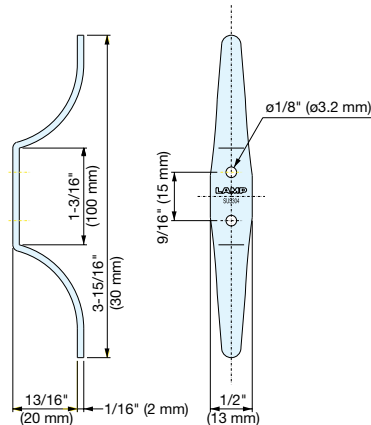

HOOK

RN-50

• Designed for use on partitions.

Installation

Item No.	Load Capacity	Weight (g)	Box (pcs)	Carton (pcs)	Material	Finish
RN-50	20 lbs (9.4 kg)	17	40	400	304 Stainless Steel	Satin

DOUBLE HOOK

RI-074

• Unique two-in-one hook.

Item No.	Load Capacity	Weight (g)	Box (pcs)	Carton (pcs)	Material	Finish
RI-074	11 lbs (95 kg)	16	40	400	304 Stainless Steel	Satin

DOUBLE HOOK

RB-102

• Can be used as a light duty tie up cleat.