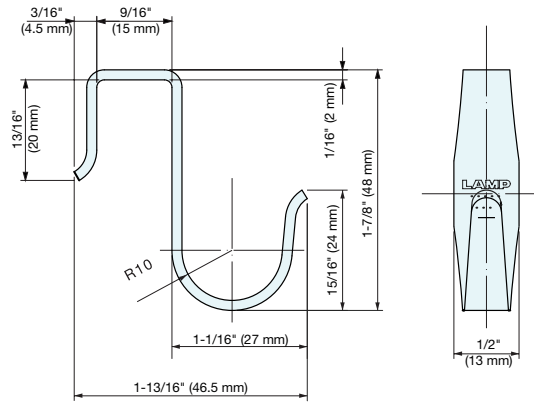

HOOK

RN-50

• Designed for use on partitions.

Installation

Item No.	Load Capacity	Weight (g)	Box (pcs)	Carton (pcs)	Material	Finish
RN-50	20 lbs (9.4 kg)	17	40	400	304 Stainless Steel	Satin

DOUBLE HOOK

RI-074

• Unique two-in-one hook.

Item No.	Load Capacity	Weight (g)	Box (pcs)	Carton (pcs)	Material	Finish
RI-074	11 lbs (95 kg)	16	40	400	304 Stainless Steel	Satin

DOUBLE HOOK

RB-102

• Can be used as a light duty tie up cleat.