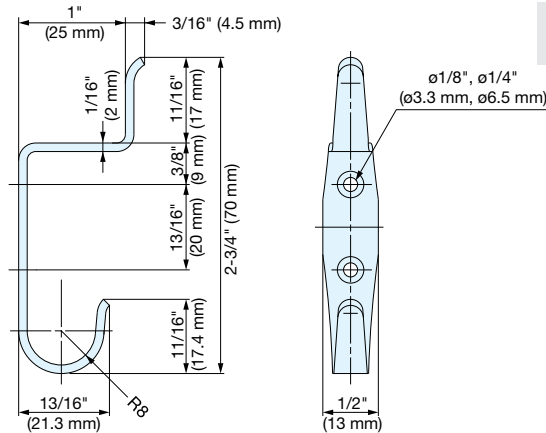

HOOK

RN-50

• Designed for use on partitions.

Installation

Item No.	Load Capacity	Weight (g)	Box (pcs)	Carton (pcs)	Material	Finish
RN-50	20 lbs (9.4 kg)	17	40	400	304 Stainless Steel	Satin

DOUBLE HOOK

RI-074

• Unique two-in-one hook.

Item No.	Load Capacity	Weight (g)	Box (pcs)	Carton (pcs)	Material	Finish
RI-074	11 lbs (95 kg)	16	40	400	304 Stainless Steel	Satin

DOUBLE HOOK

RB-102

• Can be used as a light duty tie up cleat.

Installation

Item No.	Weight (g)	Box (pcs)	Carton (pcs)	Material	Finish
RB-102	16	40	400	304 Stainless Steel	Satin