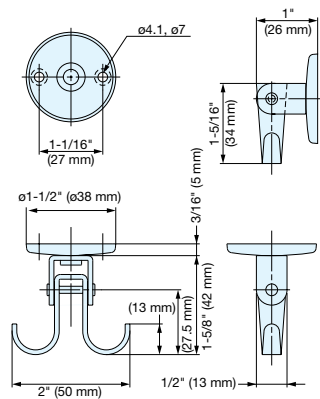

# RF-D35

(A) Horizontal

(B) Vertical

- Eyelet swivels for various installation applications.
- Can be mounted horizontally to walls or under-mounted for vertical applications.
- Includes 5/8" (M3.5 × 16) long screws.

Item No.	Load Capacity	Weight (g)	Box (pcs)	Carton (pcs)	Material	Finish
RF-D35	(A) 11.7 lbs (5.3 kg) @ (B) 3.4 lbs (10.6 kg)	27	50	400	304 Stainless Steel	Satin

# RF-U50

- Rotates 360° and swings 180°.
- Can be mounted in various directions.

Item No.	Load Capacity	Weight (g)	Box (pcs)	Carton (pcs)	Material	Finish
RF-U50	13 lbs (6.1 kg)	40	25	250	304 Stainless Steel	Satin