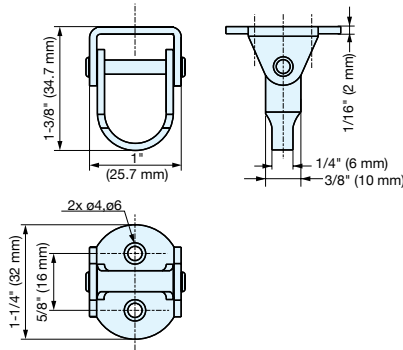

# RF-D35

(A) Horizontal

(B) Vertical

- Eyelet swivels for various installation applications.
- Can be mounted horizontally to walls or under-mounted for vertical applications.
- Includes 5/8" (M3.5 × 16) long screws.

Item No.	Load Capacity	Weight (g)	Box (pcs)	Carton (pcs)	Material	Finish
RF-D35	(A) 11.7 lbs (5.3 kg) @ (B) 3.4 lbs (10.6 kg)	27	50	400	304 Stainless Steel	Satin

# RF-U50

- Rotates 360° and swings 180°.
- Can be mounted in various directions.

Item No.	Load Capacity	Weight (g)	Box (pcs)	Carton (pcs)	Material	Finish
RF-U50	13 lbs (6.1 kg)	40	25	250	304 Stainless Steel	Satin

# RF-50

- Rotates 360°.
- Can be mounted in various directions.

Item No.	Load Capacity	Weight (g)	Box (pcs)	Carton (pcs)	Material	Finish
RF-50	6.6 lbs (3 kg)	33	25	500	304 Stainless Steel	Satin