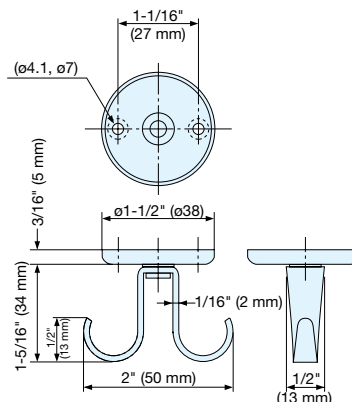

ROTATING HOOK

RF-50

- Rotates 360°.
- Can be mounted in various directions.

Item No.	Load Capacity	Weight (g)	Box (pcs)	Carton (pcs)	Material	Finish
RF-50	6.6 lbs (3 kg)	33	25	500	304 Stainless Steel	Satin