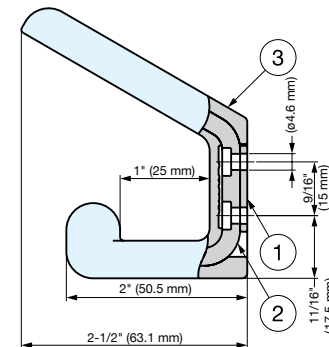

Item No.	Color	Load Capacity	Weight (g)	Box (pcs)	Carton (pcs)
PXB-GR05-211-RD	Red	22 lbs (10 kg)	66	10	100
PXB-GR05-211-YE	Yellow				
PXB-GR05-211-GN	Green				
PXB-GR05-211-BU	Blue				
PXB-GR05-211-WT	White				
PXB-GR05-211-BL	Black				

No.	Part Name	Material	Finish
①	Base Plate	304 Stainless Steel	Plain
②	Base		
③	Cover	Silicone Rubber	-