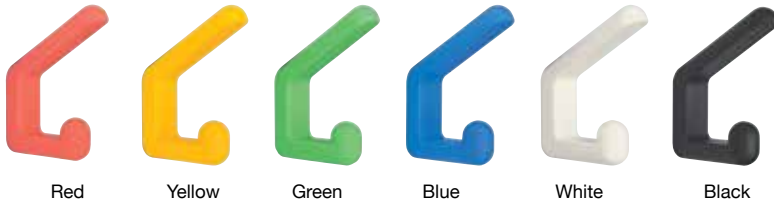

RUBBER HOOK (PASTEL COLOR)

PXB-GR05-111

- Simple and safe design.
- Base made of stainless steel provides high strength and durability.
- Available in a wide range of colors.

| Item No. | Color | Load Capacity | Weight (g) | Box (pcs) | Carton (pcs) |
|------------------|--------|----------------|------------|-----------|--------------|
| PXB-GR05-111-LRD | Red | 22 lbs (10 kg) | 48 | 10 | 100 |
| PXB-GR05-111-LYE | Yellow | | | | |
| PXB-GR05-111-LGN | Green | | | | |
| PXB-GR05-111-LBU | Blue | | | | |
| PXB-GR05-111-WT | White | | | | |
| PXB-GR05-111-BL | Black | | | | |

| No. | Part Name | Material | Finish |
|-----|------------|---------------------|--------|
| ① | Base Plate | 304 Stainless Steel | Plain |
| ② | Base | | |
| ③ | Cover | Silicone Rubber | - |

RUBBER HOOK (HAT & COAT HOOK)

PXB-GR05-211

- Simple and safe design.
- Base made of stainless steel provides high strength and durability.
- Available in a wide range of colors.

| Item No. | Color | Load Capacity | Weight (g) | Box (pcs) | Carton (pcs) |
|-----------------|--------|----------------|------------|-----------|--------------|
| PXB-GR05-211-RD | Red | 22 lbs (10 kg) | 66 | 10 | 100 |
| PXB-GR05-211-YE | Yellow | | | | |
| PXB-GR05-211-GN | Green | | | | |
| PXB-GR05-211-BU | Blue | | | | |
| PXB-GR05-211-WT | White | | | | |
| PXB-GR05-211-BL | Black | | | | |