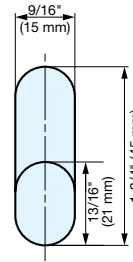

RUBBER HOOK (PASTEL COLOR)

PXB-GR05-111

- Simple and safe design.
- Base made of stainless steel provides high strength and durability.
- Available in a wide range of colors.

| Item No. | Color | Load Capacity | Weight (g) | Box (pcs) | Carton (pcs) |
|------------------|--------|----------------|------------|-----------|--------------|
| PXB-GR05-111-LRD | Red | 22 lbs (10 kg) | 48 | 10 | 100 |
| PXB-GR05-111-LYE | Yellow | | | | |
| PXB-GR05-111-LGN | Green | | | | |
| PXB-GR05-111-LBU | Blue | | | | |
| PXB-GR05-111-WT | White | | | | |
| PXB-GR05-111-BL | Black | | | | |

| No. | Part Name | Material | Finish |
|-----|------------|---------------------|--------|
| ① | Base Plate | 304 Stainless Steel | Plain |
| ② | Base | | |
| ③ | Cover | Silicone Rubber | - |

RUBBER HOOK (HAT & COAT HOOK)

| No. | Part Name | Material | Finish |
|-----|------------|---------------------|--------|
| ① | Base Plate | 304 Stainless Steel | Plain |
| ② | Base | | |
| ③ | Cover | Silicone Rubber | - |