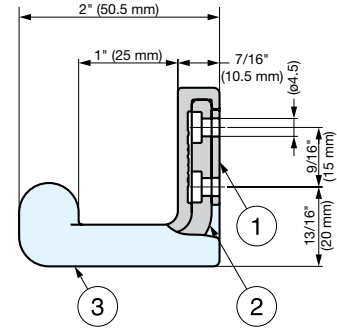

RUBBER HOOK (PASTEL COLOR)

PXB-GR05-111

- Simple and safe design.
- Base made of stainless steel provides high strength and durability.
- Available in a wide range of colors.

| Item No. | Color | Load Capacity | Weight (g) | Box (pcs) | Carton (pcs) |
|------------------|--------|----------------|------------|-----------|--------------|
| PXB-GR05-111-LRD | Red | 22 lbs (10 kg) | 48 | 10 | 100 |
| PXB-GR05-111-LYE | Yellow | | | | |
| PXB-GR05-111-LGN | Green | | | | |
| PXB-GR05-111-LBU | Blue | | | | |
| PXB-GR05-111-WT | White | | | | |
| PXB-GR05-111-BL | Black | | | | |

| No. | Part Name | Material | Finish |
|-----|------------|---------------------|--------|
| ① | Base Plate | 304 Stainless Steel | Plain |
| ② | Base | | |
| ③ | Cover | Silicone Rubber | - |

RUBBER HOOK (HAT & COAT HOOK)

| No. | Part Name | Material | Finish |
|-----|------------|---------------------|--------|
| ① | Base Plate | 304 Stainless Steel | Plain |
| ② | Base | | |
| ③ | Cover | Silicone Rubber | - |