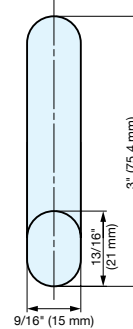

Item No.	Color	Load Capacity	Weight (g)	Box (pcs)	Carton (pcs)
PXB-GR05-211-RD	Red	22 lbs (10 kg)	66	10	100
PXB-GR05-211-YE	Yellow				
PXB-GR05-211-GN	Green				
PXB-GR05-211-BU	Blue				
PXB-GR05-211-WT	White				
PXB-GR05-211-BL	Black				

No.	Part Name	Material	Finish
①	Base Plate	304 Stainless Steel	Plain
②	Base		
③	Cover	Silicone Rubber	-