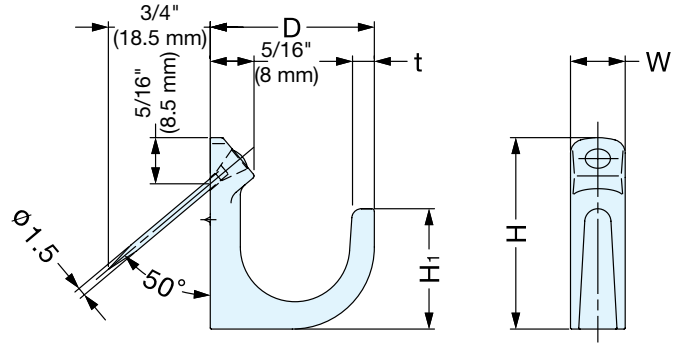

HOOK

PF

• For Dry Wall Mount.

Pin/Stainless Steel ø1.5

Material	Finish/Color
304 Stainless Steel	Mirror

Item No.	D	W	H	H ₁	t	Load Capacity	Weight (g)	Box (pcs)	Carton (pcs)
PF-22	7/8" (22)	3/8" (9)	1-3/16" (30)	5/8" (16)	3" (1/8)	4.4 lbs (2 kg)	13	20	200
PF-30	1-3/16" (30)	3/8" (10)	1-3/8" (35)	7/8" (22)	4" (3/16)		23		

(Units in mm)

HOOK

CH

Material	Finish/Color
304 Stainless Steel	Mirror

Item No.	D	D ₁	W	H	H ₁	d	C	t	Load Capacity	Weight (g)	Box (pcs)	Carton (pcs)
CH-S	7/8" (22)	11/16" (17)	3/8" (9)	1-1/16" (27)	9/16" (15)	1/8" (3.1)	3/8" (9)	3/16" (4)	11.0 lbs (5 kg)	10.0	30	600
CH-L	1-3/16" (30)		3/8" (10)	1-5/16" (33)	7/8" (22)		7/16" (11)	3/16" (5)	17.6 lbs (8 kg)	18.5	20	400

(Units in mm)