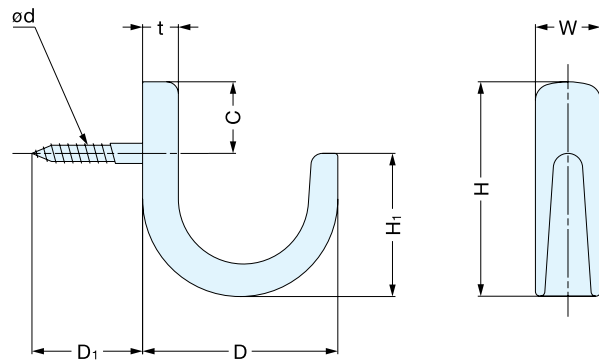

HOOK

PF

• For Dry Wall Mount.

Pin/Stainless Steel ø1.5

Material	Finish/Color
304 Stainless Steel	Mirror

Item No.	D	W	H	H ₁	t	Load Capacity	Weight (g)	Box (pcs)	Carton (pcs)
PF-22	7/8" (22)	3/8" (9)	1-3/16" (30)	5/8" (16)	3" (1/8)	4.4 lbs (2 kg)	13	20	200
PF-30	1-3/16" (30)	3/8" (10)	1-3/8" (35)	7/8" (22)	4" (3/16)		23		

(Units in mm)

HOOK

CH

Material	Finish/Color
304 Stainless Steel	Mirror

Item No.	D	D ₁	W	H	H ₁	d	C	t	Load Capacity	Weight (g)	Box (pcs)	Carton (pcs)
CH-S	7/8" (22)	11/16" (17)	3/8" (9)	1-1/16" (27)	9/16" (15)	1/8" (3.1)	3/8" (9)	3/16" (4)	11.0 lbs (5 kg)	10.0	30	600
CH-L	1-3/16" (30)		3/8" (10)	1-5/16" (33)	7/8" (22)		7/16" (11)	3/16" (5)	17.6 lbs (8 kg)	18.5	20	400

(Units in mm)