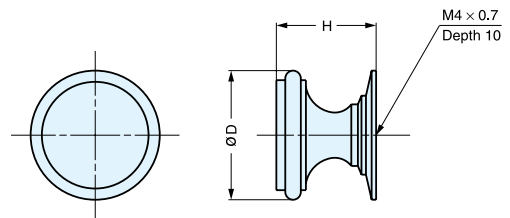

Material	Finish
Brass	Polished Brass (PB)
	Satin Nickel (SN)

Please specify the finish when ordering.

Item No.	D	H	Weight (g)	Box (pcs)	Carton (pcs)
SY-16	5/8" (16 mm)	9/16" (15 mm)	10	40	400
SY-22	7/8" (22 mm)	11/16" (17 mm)	21	30	300