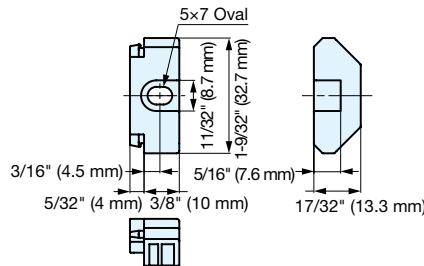

MULTI-ROLLER LINEAR GUIDE END CAP

MLGX32-EC

- Prevents the guide block from falling off of the rail.
- Protects the edge of the rail.

Item No.	Material	Color	Weight (g)	Box (pcs)	Carton (pcs)
MLGX32-EC	Polyacetal (POM)	Black	3.4	500