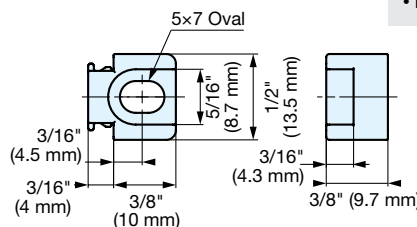

- Prevents the guide block from falling off of the rail.
- Protects the edge of the rail.

Item No.	Material	Color	Weight (g)	Box (pcs)	Carton (pcs)
MLG13-EC	Polyacetal (POM)	Black	1.2	500	5000