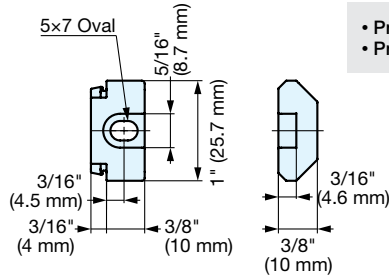

## MULTI-ROLLER LINEAR GUIDE END CAP

## MLGX25-EC

End Cap for MLGX

- Prevents the guide block from falling off of the rail.
- Protects the edge of the rail.

Item No.	Material	Color	Weight (g)	Box (pcs)	Carton (pcs)
MLGX25-EC	Polyacetal (POM)	Black	2.2	250	2500