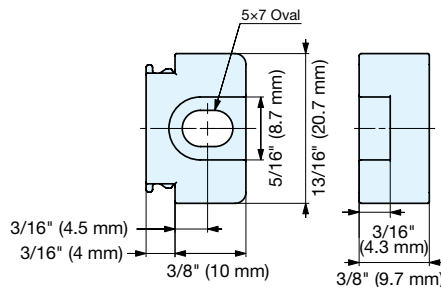

- Prevents the guide block from falling off of the rail.
- Protects the edge of the rail.

Item No.	Material	Color	Weight (g)	Box (pcs)	Carton (pcs)
MLG20-EC	Polyacetal (POM)	Black	1.8	250	2500