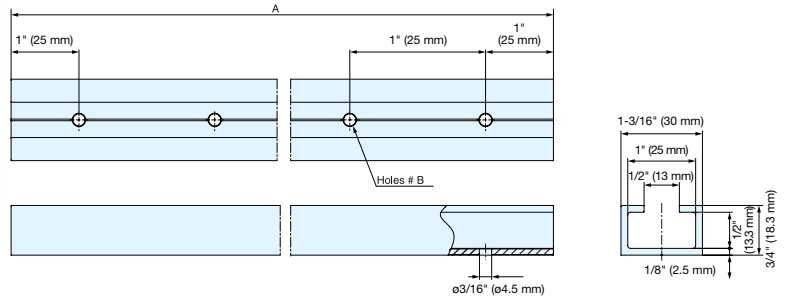

GUIDE RAIL

LGB30

Item No.	A	B	Weight (g)	Material	Finish
LGB30-400	15-3/4" (400 mm)	5/16" (8 mm)	195	Aluminum	Anodized
LGB30-800	31-1/2" (800 mm)	5/8" (16 mm)	390		
LGB30-2000	78-47/64" (2000 mm)	1-9/16" (40 mm)	875		

STOPPER

LGB30-ST

• Stopper for LGB-30CM Roller Carriage.

Item No.	Weight (g)	Material	Finish
LGB30-ST	5.6	Polyacetal	Black

INSTALLATION PLATE

LGB30-P65-100

• Installation to LGB-30CM roller carriage for any applications.

Installation with roller carriage and guide rail.

Item No.	Weight (g)	Material	Finish
LGB30-P65-100	137	304 Stainless Steel	Polished