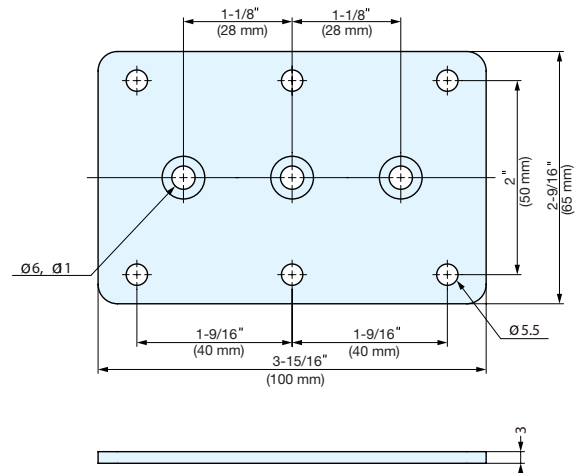

GUIDE RAIL

LGB30

Item No.	A	B	Weight (g)	Material	Finish
LGB30-400	15-3/4" (400 mm)	5/16" (8 mm)	195	Aluminum	Anodized
LGB30-800	31-1/2" (800 mm)	5/8" (16 mm)	390		
LGB30-2000	78-47/64" (2000 mm)	1-9/16" (40 mm)	875		

STOPPER

LGB30-ST

• Stopper for LGB-30CM Roller Carriage.

Item No.	Weight (g)	Material	Finish
LGB30-ST	5.6	Polyacetal	Black

INSTALLATION PLATE

LGB30-P65-100

• Installation to LGB-30CM roller carriage for any applications.

Installation with roller carriage and guide rail.

Item No.	Weight (g)	Material	Finish
LGB30-P65-100	137	304 Stainless Steel	Polished