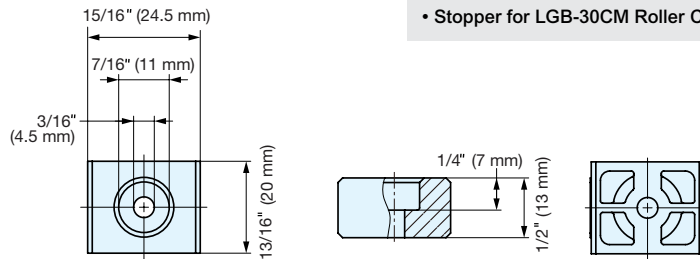

GUIDE RAIL

LGB30

Item No.	A	B	Weight (g)	Material	Finish
LGB30-400	15-3/4" (400 mm)	5/16" (8 mm)	195	Aluminum	Anodized
LGB30-800	31-1/2" (800 mm)	5/8" (16 mm)	390		
LGB30-2000	78-47/64" (2000 mm)	1-9/16" (40 mm)	875		

STOPPER

LGB30-ST

• Stopper for LGB-30CM Roller Carriage.

Item No.	Weight (g)	Material	Finish
LGB30-ST	5.6	Polyacetal	Black

INSTALLATION PLATE

LGB30-P65-100

• Installation to LGB-30CM roller carriage for any applications.

Installation with roller carriage and guide rail.

Item No.	Weight (g)	Material	Finish
LGB30-P65-100	137	304 Stainless Steel	Polished