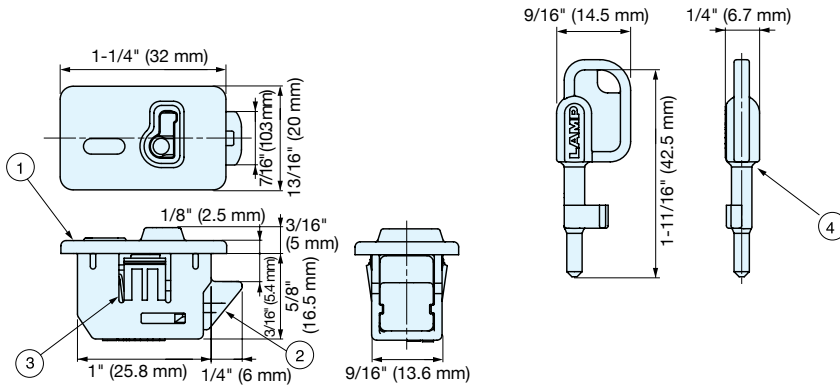

QUICK RELEASE PANEL LATCH (w/LOCK)

LC-PK32

Black

Grey

Key

- Keylocking style restricts access.
- Single-hole, snap-in installation.
- UL94-VO rated flame retardant material.
- Non-corrosive materials.
- Key is removable in locked position only.
- No key changes are available.

Cut Out Dimensions

One Touch Installation

Easy Latching

Cut Out Dimensions

Latch Body

Item No.	Color	Door Thickness (mm)	Description	Weight (g)	Box (pcs)	Carton (pcs)
LC-PK32-L-BL	Black	1.2, 1.5, 1.6	Without Lever	6	72	720
LC-PK32-L-GR	Grey	1.2, 1.5, 1.6				

Key (Sold Separately)

Item No.	Color	Finish	Weight (g)	Box (pcs)	Carton (pcs)
LC-PK32-K	Black	Nickel	7	200	2000