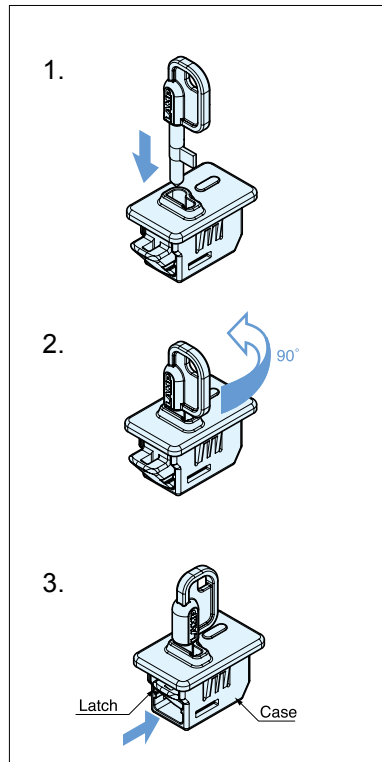

QUICK RELEASE PANEL LATCH (w/LOCK)

LC-PK32

Black

Grey

Key

- Keylocking style restricts access.
- Single-hole, snap-in installation.
- UL94-VO rated flame retardant material.
- Non-corrosive materials.
- Key is removable in locked position only.
- No key changes are available.

Cut Out Dimensions

One Touch Installation

Easy Latching

Cut Out Dimensions

Latch Body

Item No.	Color	Door Thickness (mm)	Description	Weight (g)	Box (pcs)	Carton (pcs)
LC-PK32-L-BL	Black	1.2, 1.5, 1.6	Without Lever	6	72	720
LC-PK32-L-GR	Grey	1.2, 1.5, 1.6				

Key (Sold Separately)

Item No.	Color	Finish	Weight (g)	Box (pcs)	Carton (pcs)
LC-PK32-K	Black	Nickel	7	200	2000