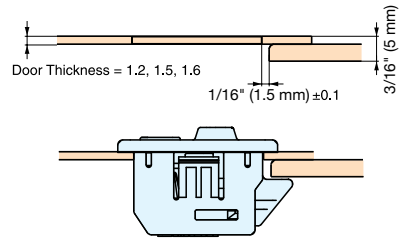

QUICK RELEASE PANEL LATCH (w/LOCK)

LC-PK32

Black

Grey

Key

- Keylocking style restricts access.
- Single-hole, snap-in installation.
- UL94-VO rated flame retardant material.
- Non-corrosive materials.
- Key is removable in locked position only.
- No key changes are available.

Cut Out Dimensions

One Touch Installation

Easy Latching

Cut Out Dimensions

Latch Body

Item No.	Color	Door Thickness (mm)	Description	Weight (g)	Box (pcs)	Carton (pcs)
LC-PK32-L-BL	Black	1.2, 1.5, 1.6	Without Lever	6	72	720
LC-PK32-L-GR	Grey	1.2, 1.5, 1.6				