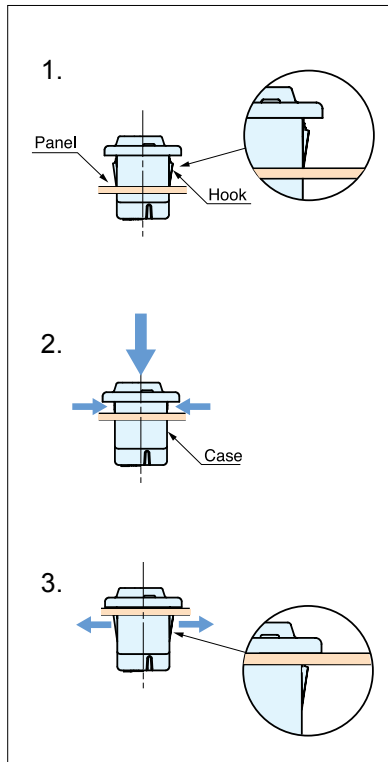

QUICK RELEASE PANEL LATCH (w/LOCK)

LC-PK32

Black

Grey

Key

- Keylocking style restricts access.
- Single-hole, snap-in installation.
- UL94-VO rated flame retardant material.
- Non-corrosive materials.
- Key is removable in locked position only.
- No key changes are available.

Cut Out Dimensions

One Touch Installation

Easy Latching

Cut Out Dimensions

Latch Body

Item No.	Color	Door Thickness (mm)	Description	Weight (g)	Box (pcs)	Carton (pcs)
LC-PK32-L-BL	Black	1.2, 1.5, 1.6	Without Lever	6	72	720
LC-PK32-L-GR	Grey	1.2, 1.5, 1.6				