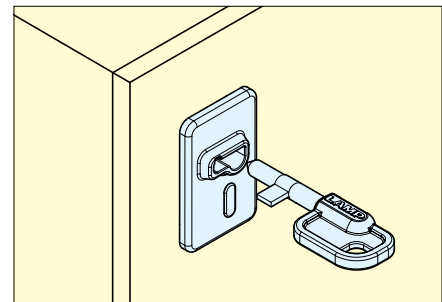

QUICK RELEASE PANEL LATCH (w/LOCK)

LC-PK32

Black

Grey

Key

- Keylocking style restricts access.
- Single-hole, snap-in installation.
- UL94-VO rated flame retardant material.
- Non-corrosive materials.
- Key is removable in locked position only.
- No key changes are available.

Cut Out Dimensions

One Touch Installation

Easy Latching

Cut Out Dimensions

Latch Body

Item No.	Color	Door Thickness (mm)	Description	Weight (g)	Box (pcs)	Carton (pcs)
LC-PK32-L-BL	Black	1.2, 1.5, 1.6	Without Lever	6	72	720
LC-PK32-L-GR	Grey	1.2, 1.5, 1.6				