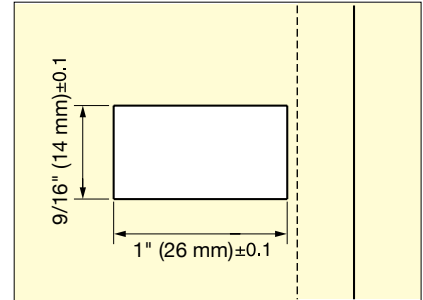

QUICK RELEASE PANEL LATCH (w/LOCK)

LC-PK32

Black

Grey

Key

- Keylocking style restricts access.
- Single-hole, snap-in installation.
- UL94-VO rated flame retardant material.
- Non-corrosive materials.
- Key is removable in locked position only.
- No key changes are available.

Cut Out Dimensions

One Touch Installation

Easy Latching

Cut Out Dimensions

Latch Body

Item No.	Color	Door Thickness (mm)	Description	Weight (g)	Box (pcs)	Carton (pcs)
LC-PK32-L-BL	Black	1.2, 1.5, 1.6	Without Lever	6	72	720
LC-PK32-L-GR	Grey	1.2, 1.5, 1.6				