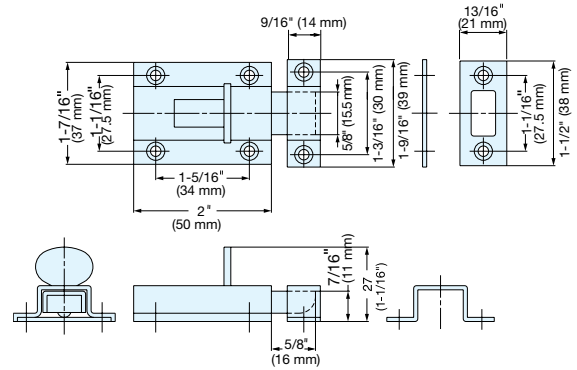

SLIDE BOLT

KR-50

• Supplied with mortise and surface strike.

Item No.	Weight (g)	Box (pcs)	Carton (pcs)	Material	Finish
KR-50	80	20	200	304 Stainless Steel	Satin

SLIDE BOLT

KR-65

• Supplied with mortise and surface strike.

Item No.	Weight (g)	Box (pcs)	Carton (pcs)	Material	Finish
KR-65	125	10	100	304 Stainless Steel	Polished

SLIDE BOLT

KR-75

• Supplied with mortise and surface strike.

Item No.	Weight (g)	Box (pcs)	Carton (pcs)	Material	Finish
KR-75	225	10	100	304 Stainless Steel	Satin