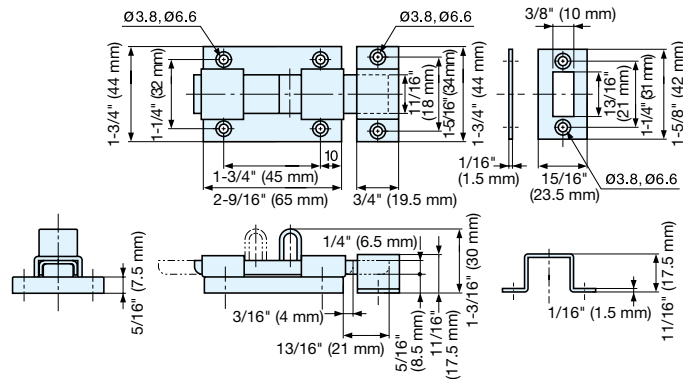

SLIDE BOLT

KR-50

• Supplied with mortise and surface strike.

Item No.	Weight (g)	Box (pcs)	Carton (pcs)	Material	Finish
KR-50	80	20	200	304 Stainless Steel	Satin

SLIDE BOLT

KR-65

• Supplied with mortise and surface strike.

Item No.	Weight (g)	Box (pcs)	Carton (pcs)	Material	Finish
KR-65	125	10	100	304 Stainless Steel	Polished

SLIDE BOLT

KR-75

• Supplied with mortise and surface strike.

Item No.	Weight (g)	Box (pcs)	Carton (pcs)	Material	Finish
KR-75	225	10	100	304 Stainless Steel	Satin