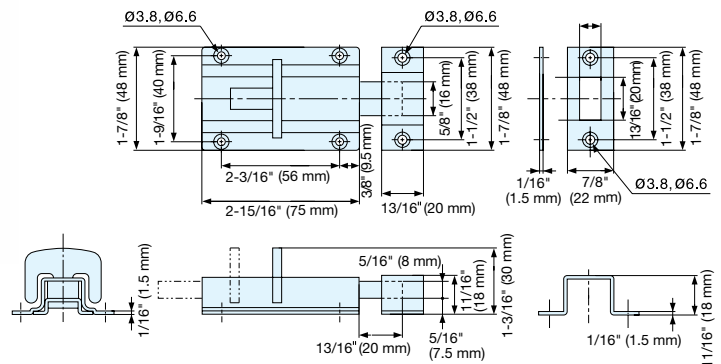

SLIDE BOLT

KR-50

• Supplied with mortise and surface strike.

Item No.	Weight (g)	Box (pcs)	Carton (pcs)	Material	Finish
KR-50	80	20	200	304 Stainless Steel	Satin

SLIDE BOLT

KR-65

• Supplied with mortise and surface strike.

Item No.	Weight (g)	Box (pcs)	Carton (pcs)	Material	Finish
KR-65	125	10	100	304 Stainless Steel	Polished

SLIDE BOLT

KR-75

• Supplied with mortise and surface strike.

Item No.	Weight (g)	Box (pcs)	Carton (pcs)	Material	Finish
KR-75	225	10	100	304 Stainless Steel	Satin