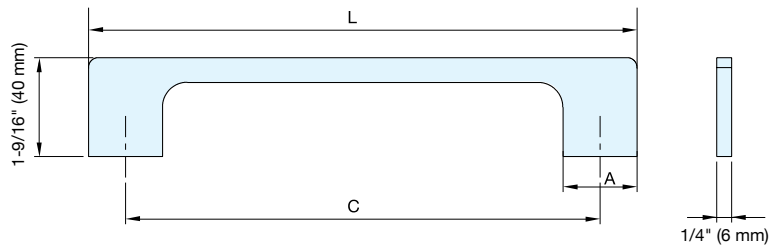

HANDLE

KPH

Item No.	L	C	H	M	Weight (g)	Box (pcs)	Carton (pcs)
KPH-160	6-15/16" (176 mm)	6-5/16" (160 mm)	1-9/16" (40 mm)	M4 x 0.7	100	10	100
KPH-192	8-3/16" (208 mm)	7-9/16" (192 mm)			115		
KPH-224	9-7/16" (240 mm)	8-13/16" (224 mm)	2" (50 mm)	M5 x 0.8	130		
KPH-256	10-11/16" (272 mm)	10-1/16" (256 mm)			143		
KPH-288	12" (304 mm)	11-5/16" (288 mm)			160		

Material	Finish
304 Stainless Steel	Satin

HANDLE

DSI-110

Item No.	C	L	A	Weight (g)	Box (pcs)	Carton (pcs)
DSI-110- 96	3-3/4" (96 mm)	4-15/16" (126 mm)	1-3/16" (30 mm)	135	25	250
DSI-110-128	5-1/16" (128 mm)	6-3/16" (158 mm)		152		
DSI-110-160	6-5/16" (160 mm)	7-1/2" (190 mm)		190		
DSI-110-192	7-9/16" (192 mm)	8-3/4" (222 mm)		230	10	100
DSI-110-320	12-5/8" (320 mm)	13-13/16" (350 mm)		380		
DSI-110-512	20-3/16" (512 mm)	21-5/16" (542 mm)		610		