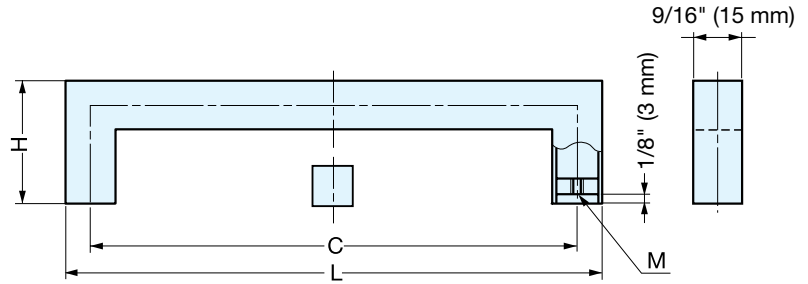

HANDLE

KPH

Item No.	L	C	H	M	Weight (g)	Box (pcs)	Carton (pcs)
KPH-160	6-15/16" (176 mm)	6-5/16" (160 mm)	1-9/16" (40 mm)	M4 x 0.7	100	10	100
KPH-192	8-3/16" (208 mm)	7-9/16" (192 mm)			115		
KPH-224	9-7/16" (240 mm)	8-13/16" (224 mm)	2" (50 mm)	M5 x 0.8	130		
KPH-256	10-11/16" (272 mm)	10-1/16" (256 mm)			143		
KPH-288	12" (304 mm)	11-5/16" (288 mm)			160		

Material	Finish
304 Stainless Steel	Satin

HANDLE

DSI-110

Item No.	C	L	A	Weight (g)	Box (pcs)	Carton (pcs)
DSI-110- 96	3-3/4" (96 mm)	4-15/16" (126 mm)	1-3/16" (30 mm)	135	25	250
DSI-110-128	5-1/16" (128 mm)	6-3/16" (158 mm)		152		
DSI-110-160	6-5/16" (160 mm)	7-1/2" (190 mm)		190		
DSI-110-192	7-9/16" (192 mm)	8-3/4" (222 mm)		230	10	100
DSI-110-320	12-5/8" (320 mm)	13-13/16" (350 mm)		380		
DSI-110-512	20-3/16" (512 mm)	21-5/16" (542 mm)		610		