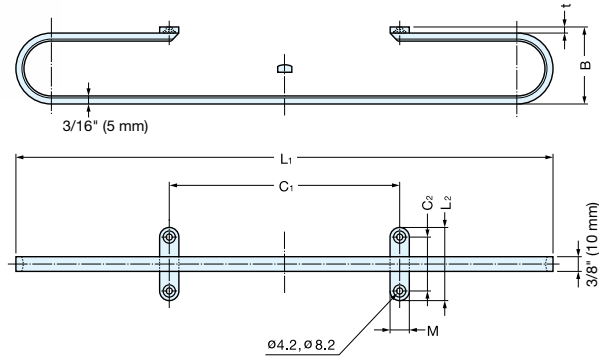

TOWEL BAR

KB-T

• Supplied with 4 x 20 stainless steel wood screws.

Material	Finish
303 Stainless Steel	Mirror

Item No.	B	C ₁	C ₂	L ₁	L ₂	M	t	Weight (g)	Box (pcs)	Carton (pcs)
KB-T-350	2"	5-15/16" (150 mm)	1-3/8" (35 mm)	13-3/4" (350 mm)	1-7/8" (48 mm)	1/2" (13 mm)	3/16" (4 mm)	240	1	10
KB-T-450	(50 mm)	9-13/16" (250 mm)	(35 mm)	17-3/4" (450 mm)	(48 mm)	(13 mm)	(4 mm)	275		

TOWEL BAR

DSR-01/18

• Supplied with screws, brackets, plastic expansion anchors and allen key.

Item No.	Weight (g)	Box (pcs)	Carton (pcs)	Material	Finish
DSR-01/18	580	1	10	303/304 Stainless Steel	Satin