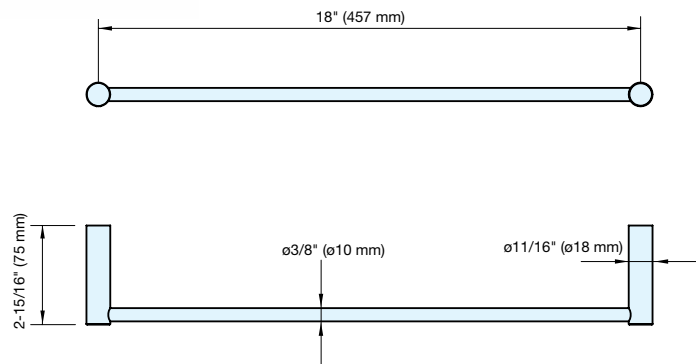

TOWEL BAR

KB-T

• Supplied with 4 x 20 stainless steel wood screws.

Material	Finish
303 Stainless Steel	Mirror

Item No.	B	C ₁	C ₂	L ₁	L ₂	M	t	Weight (g)	Box (pcs)	Carton (pcs)
KB-T-350	2"	5-15/16" (150 mm)	1-3/8" (35 mm)	13-3/4" (350 mm)	1-7/8" (48 mm)	1/2" (13 mm)	3/16" (4 mm)	240	1	10
KB-T-450	(50 mm)	9-13/16" (250 mm)	(35 mm)	17-3/4" (450 mm)	(48 mm)	(13 mm)	(4 mm)	275		

TOWEL BAR

DSR-01/18

• Supplied with screws, brackets, plastic expansion anchors and allen key.

Item No.	Weight (g)	Box (pcs)	Carton (pcs)	Material	Finish
DSR-01/18	580	1	10	303/304 Stainless Steel	Satin