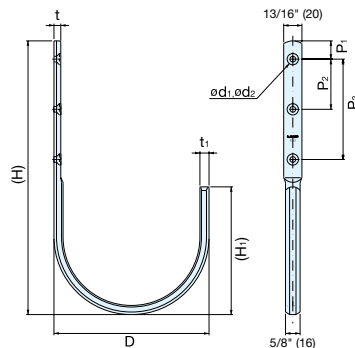

LARGE UTILITY HOOK

JFT-180, 260

Material	Finish
303 Stainless Steel	Mirror

Item No.	Load Capacity (kg)	Weight (g)	Box (pcs)	Carton (pcs)	Screw
JFT-180	22 lbs (10)	180	5	30	4.5 × 25
JFT-260	33 lbs (15)	380			5.1 × 38

LARGE UTILITY HOOK

XL-CUJ

Material	Finish
303 Stainless Steel	Mirror Satin combination

Item No.	D	W	W ₁	(H)	(H ₁)	P ₁	P ₂	t	t ₁	d ₁	d ₂	Load Capacity	Weight (g)	Box (pcs)	Carton (pcs)	Screw
XL-CUJ-45TT	1-13/16" (46)	1/2" (12)	3/8" (10)	2-15/16" (75)	1-7/16 (36)	5/16" (8.5)	13/16" (20)	3/16 (4.5)	1/4" (6)	1/8" (3.8)	1/4" (7.2)	42 lbs (19 kg)	48	20	120	3.5 × 20
XL-CUJ-70TT	2-13/16" (72)			4-7/16" (112)	2-3/16" (56)	3/8" (10.0)	1-3/8" (35)	3/16" (4.3)	5/16" (8.6)	30 lbs (14 kg)	82	10	60	4.0 × 20		

(Units in mm)

LARGE UTILITY HOOK

XL-CUF

Material	Finish
303 Stainless Steel	Mirror Satin Combination

Item No.	D	(H)	(H ₁)	P ₁	P ₂	P ₃	t	t ₁	d ₁	d ₂	Load Capacity	Weight (g)	Box (pcs)	Carton (pcs)	Screw
XL-CUF-110TT	4-3/4" (120)	7-13/16" (198)	3-9/16" (91.0)	11/16" (17)	-	2-3/4" (70)	5/16" (7.5)	3/8" (10)	3/16" (5.2)	7/16" (10.5)	70 lbs (32 kg)	357	5	30	5 × 30
XL-CUF-170TT	6-13/16" (173)	11-13/16" (300)	5-7/16" (138.5)	13/16" (20)	2-3/16" (55)	4-5/16" (110)	5/16" (7.5)	3/8" (10)	1/4" (6.2)	1/2" (12.5)	33 lbs (15 kg)	552		20	6 × 30

(Units in mm)