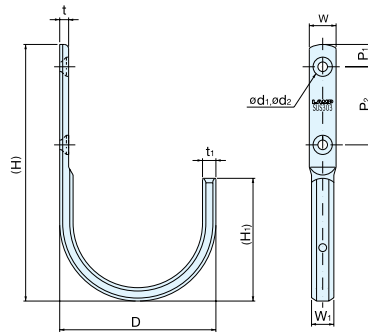

LARGE UTILITY HOOK

JFT-180, 260

Material	Finish
303 Stainless Steel	Mirror

Item No.	Load Capacity (kg)	Weight (g)	Box (pcs)	Carton (pcs)	Screw
JFT-180	22 lbs (10)	180	5	30	4.5 × 25
JFT-260	33 lbs (15)	380			5.1 × 38

LARGE UTILITY HOOK

XL-CUJ

Material	Finish
303 Stainless Steel	Mirror Satin combination

Item No.	D	W	W ₁	(H)	(H ₁)	P ₁	P ₂	t	t ₁	d ₁	d ₂	Load Capacity	Weight (g)	Box (pcs)	Carton (pcs)	Screw
XL-CUJ-45TT	1-13/16" (46)	1/2" (12)	3/8" (10)	2-15/16" (75)	1-7/16 (36)	5/16" (8.5)	13/16" (20)	3/16 (4.5)	1/4" (6)	1/8" (3.8)	1/4" (7.2)	42 lbs (19 kg)	48	20	120	3.5 × 20
XL-CUJ-70TT	2-13/16" (72)			4-7/16" (112)	2-3/16" (56)	3/8" (10.0)	1-3/8" (35)	3/16" (4.3)	5/16" (8.6)	30 lbs (14 kg)	82	10	60	4.0 × 20		

(Units in mm)

LARGE UTILITY HOOK

XL-CUF

Material	Finish
303 Stainless Steel	Mirror Satin Combination

Item No.	D	(H)	(H ₁)	P ₁	P ₂	P ₃	t	t ₁	d ₁	d ₂	Load Capacity	Weight (g)	Box (pcs)	Carton (pcs)	Screw
XL-CUF-110TT	4-3/4" (120)	7-13/16" (198)	3-9/16" (91.0)	11/16" (17)	-	2-3/4" (70)	5/16" (7.5)	3/8" (10)	3/16" (5.2)	7/16" (10.5)	70 lbs (32 kg)	357	5	30	5 × 30
XL-CUF-170TT	6-13/16" (173)	11-13/16" (300)	5-7/16" (138.5)	13/16" (20)	2-3/16" (55)	4-5/16" (110)	5/16" (7.5)	3/8" (10)	1/4" (6.2)	1/2" (12.5)	33 lbs (15 kg)	552		20	6 × 30

(Units in mm)