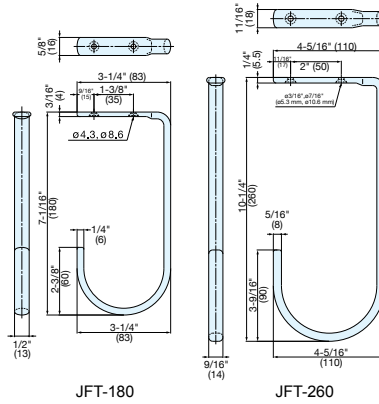

LARGE UTILITY HOOK

JFT-180, 260

Material	Finish
303 Stainless Steel	Mirror

Item No.	Load Capacity (kg)	Weight (g)	Box (pcs)	Carton (pcs)	Screw
JFT-180	22 lbs (10)	180	5	30	4.5 × 25
JFT-260	33 lbs (15)	380			5.1 × 38

LARGE UTILITY HOOK

XL-CUJ

Material	Finish
303 Stainless Steel	Mirror Satin combination

Item No.	D	W	W ₁	(H)	(H ₁)	P ₁	P ₂	t	t ₁	d ₁	d ₂	Load Capacity	Weight (g)	Box (pcs)	Carton (pcs)	Screw
XL-CUJ-45TT	1-13/16" (46)	1/2" (12)	3/8" (10)	2-15/16" (75)	1-7/16 (36)	5/16" (8.5)	13/16" (20)	3/16 (4.5)	1/4" (6)	1/8" (3.8)	1/4" (7.2)	42 lbs (19 kg)	48	20	120	3.5 × 20
XL-CUJ-70TT	2-13/16" (72)			4-7/16" (112)	2-3/16" (56)	3/8" (10.0)	1-3/8" (35)	3/16" (4.3)	5/16" (8.6)	30 lbs (14 kg)	82	10	60	4.0 × 20		

(Units in mm)

LARGE UTILITY HOOK

XL-CUF

Material	Finish
303 Stainless Steel	Mirror Satin Combination

Item No.	D	(H)	(H ₁)	P ₁	P ₂	P ₃	t	t ₁	d ₁	d ₂	Load Capacity	Weight (g)	Box (pcs)	Carton (pcs)	Screw
XL-CUF-110TT	4-3/4" (120)	7-13/16" (198)	3-9/16" (91.0)	11/16" (17)	-	2-3/4" (70)	5/16" (7.5)	3/8" (10)	3/16" (5.2)	7/16" (10.5)	70 lbs (32 kg)	357	5	30	5 × 30
XL-CUF-170TT	6-13/16" (173)	11-13/16" (300)	5-7/16" (138.5)	13/16" (20)	2-3/16" (55)	4-5/16" (110)	5/16" (7.5)	3/8" (10)	1/4" (6.2)	1/2" (12.5)	33 lbs (15 kg)	552		20	6 × 30

(Units in mm)