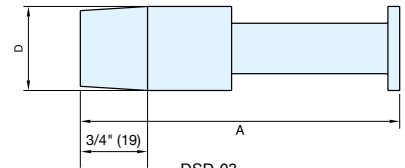

DSD-03

| Item No. | Finish | D | A | B | Weight (g) | Box (pcs) | Carton (pcs) |
|-------------|--------|----------------------|--------------------|-------------------|------------|-----------|--------------|
| DSD-02/S | Satin | 13/16" (20 mm) | 1-3/8" (35 mm) | 3/16" (4.5 mm) | 68 | 25 | 250 |
| DSD-02/S-BL | Black | | | | | | |
| DSD-02/L | Satin | 1-3/8" (35 mm) | 2 (50 mm) | 5/16" (7.5 mm) | 281 | 10 | 100 |
| DSD-02/L-BL | Black | | | | | | |
| DSD-03/S | Satin | 1" (25 mm) | 2-9/16" (65 mm) | - | 147 | 10 | 100 |
| DSD-03/S-BL | Black | | | | | | |
| DSD-03/M | Satin | | | | | | |
| DSD-03/M-BL | Black | | | | | | |
| DSD-03/L | Satin | 4-15/16" (125 mm) | - | - | 229 | - | - |
| DSD-03/L-BL | Black | | | | | | |