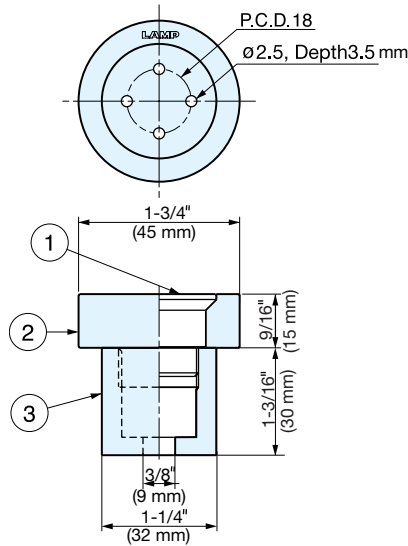

DOOR STOPPER

HT-32P

- Door stopper with a clear acrylic bumper.
- Supplied with stainless steel screw 8 × 50, anchor plug and special wrench.

| Item No. | Weight (g) | Box (pc) | Carton (pcs) |
|----------|------------|----------|--------------|
| HT-32P | 320 | 1 | 30 |

| No. | Part Name | Material | Finish |
|-----|------------|---------------------|--------|
| ① | Face Plate | 304 Stainless Steel | Satin |
| ② | Bumper | Soft Acrylic | Clear |
| ③ | Post | 304 Stainless Steel | Satin |

DSD-03

| Item No. | Finish | D | A | B | Weight (g) | Box (pcs) | Carton (pcs) |
|-------------|--------|----------------------|--------------------|-------------------|------------|-----------|--------------|
| DSD-02/S | Satin | 13/16" (20 mm) | 1-3/8" (35 mm) | 3/16" (4.5 mm) | 68 | 25 | 250 |
| DSD-02/S-BL | Black | | | | | | |
| DSD-02/L | Satin | 1-3/8" (35 mm) | 2 (50 mm) | 5/16" (7.5 mm) | 281 | 10 | 100 |
| DSD-02/L-BL | Black | | | | | | |
| DSD-03/S | Satin | 1" (25 mm) | 2-9/16" (65 mm) | - | 147 | 10 | 100 |
| DSD-03/S-BL | Black | | | | | | |
| DSD-03/M | Satin | | | | | | |
| DSD-03/M-BL | Black | | | | | | |
| DSD-03/L | Satin | 4-15/16" (125 mm) | - | - | 229 | - | - |
| DSD-03/L-BL | Black | | | | | | |