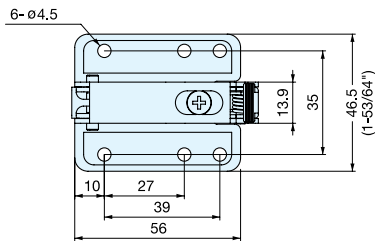

CONCEALED HINGE (CLIP-ON)

HT-160T

HINGES

CONCEALED HINGES (CLIP-ON)

- 95° opening concealed hinge.
- Door opens without hitting adjacent cabinets.
- Ideal when 2 doors are close together.
- Clip-on feature allows easy door installation/removal.
- Hinge body and mounting plate sold separately.

HT-160THV2

HT-160TZ (Mounting Plate)

Item No.	Weight (g)	Box (pcs)	Item No.	Part Name	Material	Finish/Color
HT-160THV2	205	100	HT-160THV2	Plate	Zinc Alloy	Nickel
				Body	Steel	Nickel
HT-160TZ	68	200	HT-160TZ	Spacer	Polyacetal	Black
				Mounting Plate	Steel	Nickel