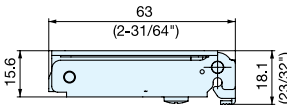

CONCEALED HINGE (CLIP-ON)

HT-160T

HINGES

CONCEALED HINGES (CLIP-ON)

- 95° opening concealed hinge.
- Door opens without hitting adjacent cabinets.
- Ideal when 2 doors are close together.
- Clip-on feature allows easy door installation/removal.
- Hinge body and mounting plate sold separately.

HT-160THV2

HT-160TZ (Mounting Plate)

Item No.	Weight (g)	Box (pcs)	Item No.	Part Name	Material	Finish/Color
HT-160THV2	205	100	HT-160THV2	Plate	Zinc Alloy	Nickel
				Body	Steel	Nickel
HT-160TZ	68	200	HT-160TZ	Spacer	Polyacetal	Black
				Mounting Plate	Steel	Nickel