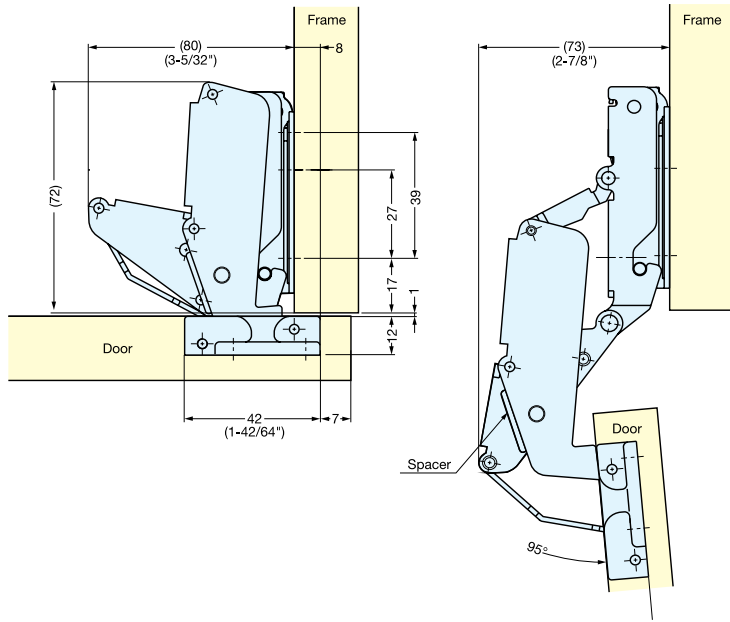

CONCEALED HINGE (CLIP-ON)

HT-160T

HINGES

CONCEALED HINGES (CLIP-ON)

- 95° opening concealed hinge.
- Door opens without hitting adjacent cabinets.
- Ideal when 2 doors are close together.
- Clip-on feature allows easy door installation/removal.
- Hinge body and mounting plate sold separately.

HT-160THV2

HT-160TZ (Mounting Plate)

Item No.	Weight (g)	Box (pcs)	Item No.	Part Name	Material	Finish/Color
HT-160THV2	205	100	HT-160THV2	Plate	Zinc Alloy	Nickel
				Body	Steel	Nickel
HT-160TZ	68	200	HT-160TZ	Spacer	Polyacetal	Black
				Mounting Plate	Steel	Nickel