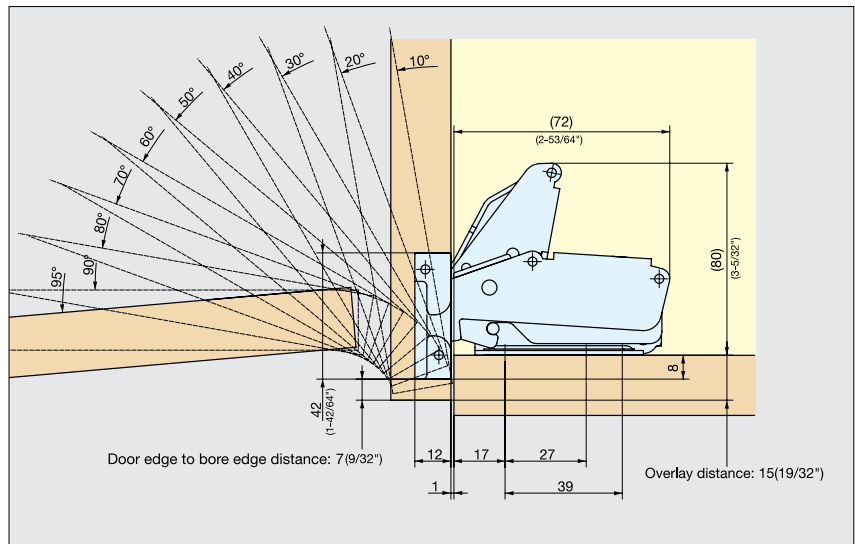

CONCEALED HINGE (CLIP-ON)

HT-160T

HINGES

CONCEALED HINGES (CLIP-ON)

- 95° opening concealed hinge.
- Door opens without hitting adjacent cabinets.
- Ideal when 2 doors are close together.
- Clip-on feature allows easy door installation/removal.
- Hinge body and mounting plate sold separately.

HT-160THV2

HT-160TZ (Mounting Plate)

Item No.	Weight (g)	Box (pcs)	Item No.	Part Name	Material	Finish/Color
HT-160THV2	205	100	HT-160THV2	Plate	Zinc Alloy	Nickel
				Body	Steel	Nickel
HT-160TZ	68	200	HT-160TZ	Spacer	Polyacetal	Black
				Mounting Plate	Steel	Nickel