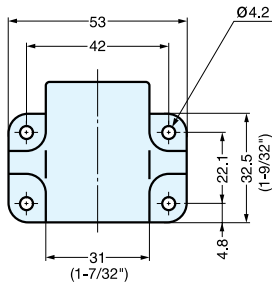

CONCEALED HINGE (CLIP-ON)

HT-160T

HINGES

CONCEALED HINGES (CLIP-ON)

- 95° opening concealed hinge.
- Door opens without hitting adjacent cabinets.
- Ideal when 2 doors are close together.
- Clip-on feature allows easy door installation/removal.
- Hinge body and mounting plate sold separately.

HT-160THV2

HT-160TZ (Mounting Plate)

Item No.	Weight (g)	Box (pcs)	Item No.	Part Name	Material	Finish/Color
HT-160THV2	205	100	HT-160THV2	Plate	Zinc Alloy	Nickel
				Body	Steel	Nickel
HT-160TZ	68	200	HT-160TZ	Spacer	Polyacetal	Black
				Mounting Plate	Steel	Nickel