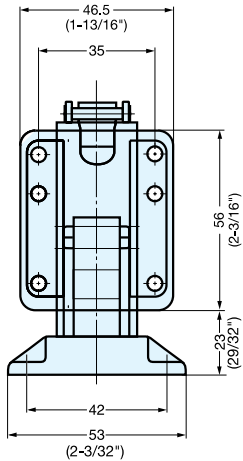

CONCEALED HINGE (CLIP-ON)

HT-160T

HINGES

CONCEALED HINGES (CLIP-ON)

- 95° opening concealed hinge.
- Door opens without hitting adjacent cabinets.
- Ideal when 2 doors are close together.
- Clip-on feature allows easy door installation/removal.
- Hinge body and mounting plate sold separately.

HT-160THV2

HT-160TZ (Mounting Plate)

Item No.	Weight (g)	Box (pcs)	Item No.	Part Name	Material	Finish/Color
HT-160THV2	205	100	HT-160THV2	Plate	Zinc Alloy	Nickel
				Body	Steel	Nickel
HT-160TZ	68	200	HT-160TZ	Spacer	Polyacetal	Black
				Mounting Plate	Steel	Nickel