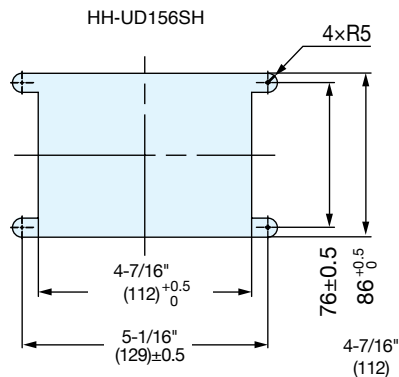

RECESSED PULL

HH-UD

- Comfortable grip designed for both open and close directions.
- The HH-UD156 is compliant with SEMI standard (SEMI S8-0915).

HH-UD120SH

HH-UD156SH

No.	Material	Color	Material
①	Body	Black	Stainless Steel
②	Cup	Gray	ABS and PC Plastic
③	Spacer	Yellow	Stainless Steel

HH-UD120SH

HH-UD156SH

Cut-out Dimensions

Item Name	Finish	Load Capacity	Weight (g)	Box (pcs)	Carton (pcs)
HH-UD120SH	Satin	112 lbs (51 kgf)	193	20	80
HH-UD120SM	Mirror			20	80
HH-UD156SH	Satin	112 lbs (51 kgf)	502	20	80
HH-UD156SM	Mirror			20	80