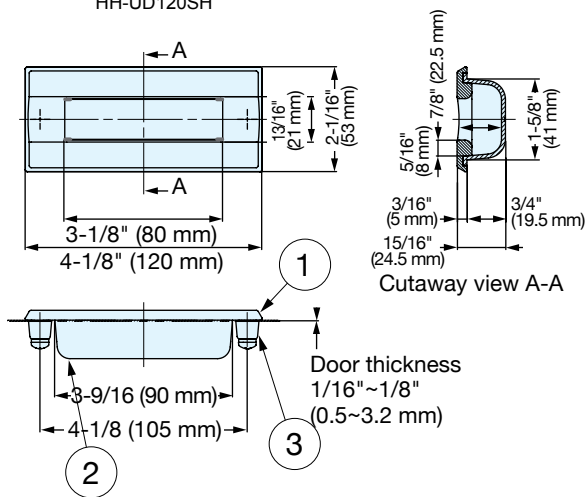

RECESSED PULL

HH-UD

- Comfortable grip designed for both open and close directions.
- The HH-UD156 is compliant with SEMI standard (SEMI S8-0915).

HH-UD120SH

HH-UD156SH

No.	Material	Color	Material
①	Body	Black	Stainless Steel
②	Cup	Gray	ABS and PC Plastic
③	Spacer	Yellow	Stainless Steel

HH-UD120SH

HH-UD156SH

Cut-out Dimensions

Item Name	Finish	Load Capacity	Weight (g)	Box (pcs)	Carton (pcs)
HH-UD120SH	Satin	112 lbs (51 kgf)	193	20	80
HH-UD120SM	Mirror			20	80
HH-UD156SH	Satin	112 lbs (51 kgf)	502	20	80
HH-UD156SM	Mirror			20	80