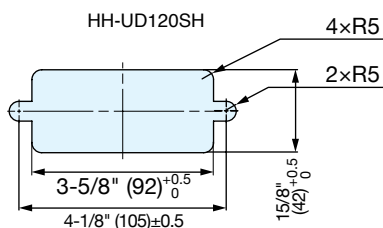

RECESSED PULL

HH-UD

- Comfortable grip designed for both open and close directions.
- The HH-UD156 is compliant with SEMI standard (SEMI S8-0915).

HH-UD120SH

HH-UD156SH

No.	Material	Color	Material
①	Body	Black	Stainless Steel
②	Cup	Gray	ABS and PC Plastic
③	Spacer	Yellow	Stainless Steel

HH-UD120SH

HH-UD156SH

Cut-out Dimensions

Item Name	Finish	Load Capacity	Weight (g)	Box (pcs)	Carton (pcs)
HH-UD120SH	Satin	112 lbs (51 kgf)	193	20	80
HH-UD120SM	Mirror			20	80
HH-UD156SH	Satin	112 lbs (51 kgf)	502	20	80
HH-UD156SM	Mirror			20	80