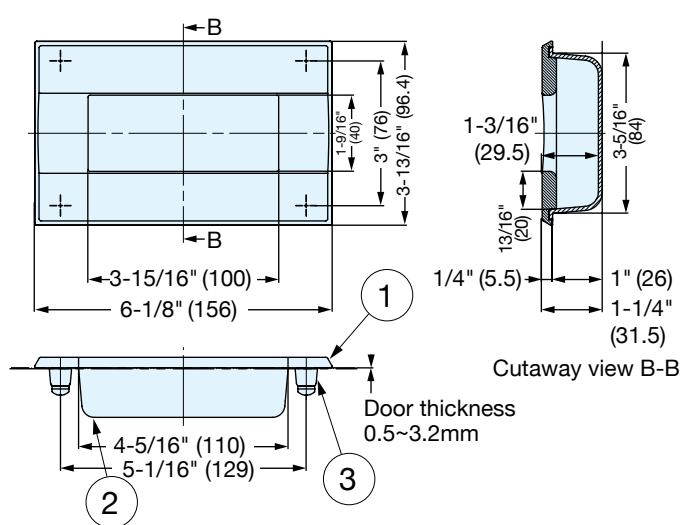

RECESSED PULL

HH-UD

- Comfortable grip designed for both open and close directions.
- The HH-UD156 is compliant with SEMI standard (SEMI S8-0915).

HH-UD120SH

HH-UD156SH

No.	Material	Color	Material
①	Body	Black	Stainless Steel
②	Cup	Gray	ABS and PC Plastic
③	Spacer	Yellow	Stainless Steel

HH-UD120SH

HH-UD156SH

Cut-out Dimensions

Item Name	Finish	Load Capacity	Weight (g)	Box (pcs)	Carton (pcs)
HH-UD120SH	Satin	112 lbs (51 kgf)	193	20	80
HH-UD120SM	Mirror			20	80
HH-UD156SH	Satin	112 lbs (51 kgf)	502	20	80
HH-UD156SM	Mirror			20	80