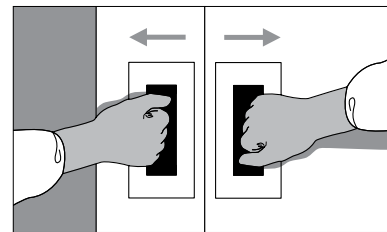

RECESSED PULL

HH-UD

- Comfortable grip designed for both open and close directions.
- The HH-UD156 is compliant with SEMI standard (SEMI S8-0915).

HH-UD120SH

HH-UD156SH

No.	Material	Color	Material
①	Body	Black	Stainless Steel
②	Cup	Gray	ABS and PC Plastic
③	Spacer	Yellow	Stainless Steel

HH-UD120SH

HH-UD156SH

Cut-out Dimensions

Item Name	Finish	Load Capacity	Weight (g)	Box (pcs)	Carton (pcs)
HH-UD120SH	Satin	112 lbs (51 kgf)	193	20	80
HH-UD120SM	Mirror			20	80
HH-UD156SH	Satin	112 lbs (51 kgf)	502	20	80
HH-UD156SM	Mirror			20	80