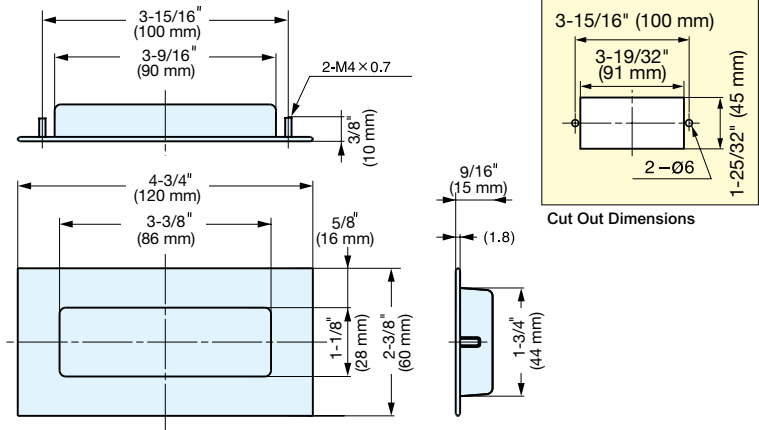

RECESSED PULL

HH-AS2

Item No.	Weight (g)	Box (pcs)	Carton (pcs)	Material	Finish
HH-AS2	50	12	240	304 Stainless Steel	Satin

RECESSED PULL

HH-AS3

Item No.	Weight (g)	Box (pcs)	Carton (pcs)	Material	Finish
HH-AS3	50	12	240	304 Stainless Steel	Satin

RECESSED PULL

ES-611

ET (Weld Studs Carbon Steel / Copper Flash)

IT (M4 Weld Nuts Carbon Steel / Copper Flash with M4 x 25 Steel screws)

WO (Weld-on)

* ES-611/ET: Weld Studs Carbon Steel / Copper Flash M5 x 0.8 Length 10

* ES-611/IT: Weld Nuts Carbon Steel / Copper Flash M4 x 0.7 Depth 6

Item No.	Weight (g)	Box (pcs)	Carton (pcs)	Material	Finish
ES-611/ET	68	20	200	304 Stainless Steel	Satin
ES-611/IT	60				
ES-611/WO					