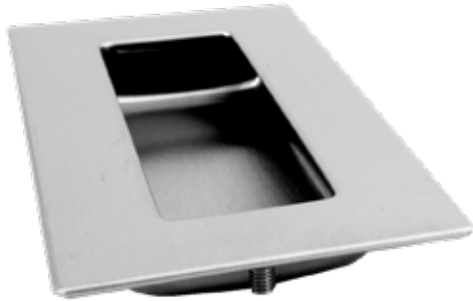

RECESSED PULL

HH-AS2

Item No.	Weight (g)	Box (pcs)	Carton (pcs)	Material	Finish
HH-AS2	50	12	240	304 Stainless Steel	Satin

RECESSED PULL

HH-AS3

Item No.	Weight (g)	Box (pcs)	Carton (pcs)	Material	Finish
HH-AS3	50	12	240	304 Stainless Steel	Satin

RECESSED PULL

ES-611

ET (Weld Studs Carbon Steel / Copper Flash)

IT (M4 Weld Nuts Carbon Steel / Copper Flash with M4 x 25 Steel screws)

WO (Weld-on)

* ES-611/ET: Weld Studs Carbon Steel / Copper Flash M5 x 0.8 Length 10

* ES-611/IT: Weld Nuts Carbon Steel / Copper Flash M4 x 0.7 Depth 6

Item No.	Weight (g)	Box (pcs)	Carton (pcs)	Material	Finish
ES-611/ET	68	20	200	304 Stainless Steel	Satin
ES-611/IT	60				
ES-611/WO					