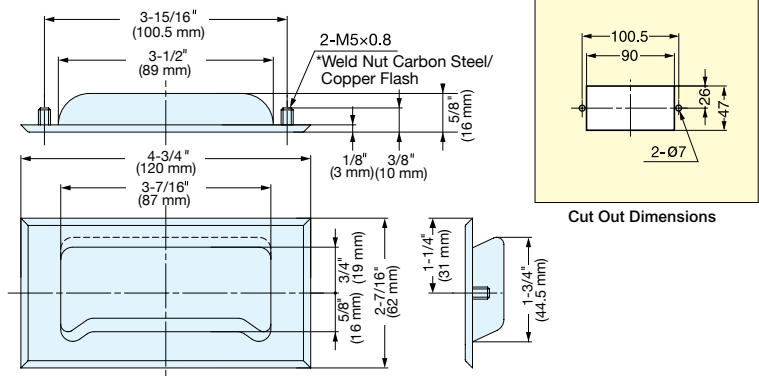

RECESSED PULL

HH-AS2

Item No.	Weight (g)	Box (pcs)	Carton (pcs)	Material	Finish
HH-AS2	50	12	240	304 Stainless Steel	Satin

RECESSED PULL

HH-AS3

Item No.	Weight (g)	Box (pcs)	Carton (pcs)	Material	Finish
HH-AS3	50	12	240	304 Stainless Steel	Satin

RECESSED PULL

ES-611

ET (Weld Studs Carbon Steel / Copper Flash)

IT (M4 Weld Nuts Carbon Steel / Copper Flash with M4 x 25 Steel screws)

WO (Weld-on)

* ES-611/ET: Weld Studs Carbon Steel / Copper Flash M5 x 0.8 Length 10

* ES-611/IT: Weld Nuts Carbon Steel / Copper Flash M4 x 0.7 Depth 6

Item No.	Weight (g)	Box (pcs)	Carton (pcs)	Material	Finish
ES-611/ET	68	20	200	304 Stainless Steel	Satin
ES-611/IT	60				
ES-611/WO					