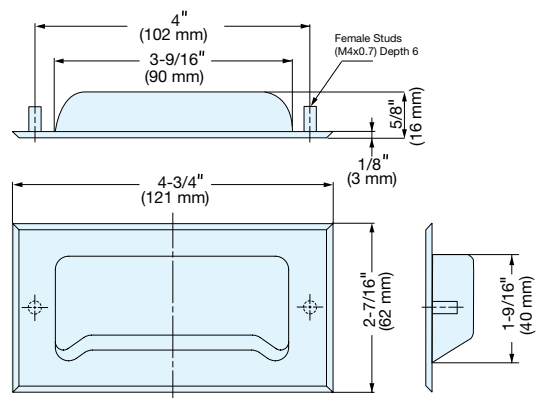

RECESSED PULL

ES-611

ET (Weld Studs Carbon Steel / Copper Flash)

IT (M4 Weld Nuts Carbon Steel / Copper Flash with M4 x 25 Steel screws)

WO (Weld-on)

* ES-611/ET: Weld Studs Carbon Steel / Copper Flash M5 x 0.8 Length 10

* ES-611/IT: Weld Nuts Carbon Steel / Copper Flash M4 x 0.7 Depth 6

Item No.	Weight (g)	Box (pcs)	Carton (pcs)	Material	Finish
ES-611/ET	68	20	200	304 Stainless Steel	Satin
ES-611/IT	60				
ES-611/WO					