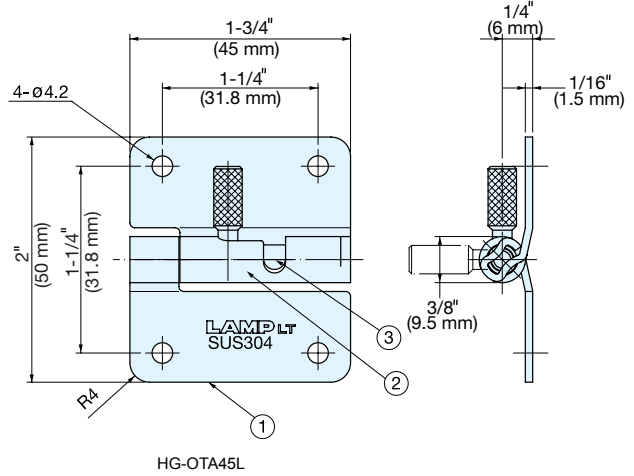

QUICK RELEASE HINGE

HG-OT

HG-OTA45L
With Screw Holes

HG-OTB45R
Without Screw Holes

HG-OTA45L

- Easy and quick to install/remove doors.
- With or without holes available.
- Left handed and Right handed models available.
- Available as weld-on type without holes (HG-OTB) and screw-on type with holes (HG-OTA).

Item No.		Holes	Weight (g)	Box (pcs)	Carton (pcs)	No.	Part Name	Material	Finish
Left	Right					①	Plate		
HG-OTA45L	HG-OTA45R	With screw holes	40	30	300	②	Spring	304 Stainless Steel	Satin
HG-OTB45L	HG-OTB45R	Without screw holes				③	Hinge Pin		

QUICK RELEASE HINGE

HG-OT

HG-OTB100 shown

HG-OTA75

HG-OTA100

- Easy and quick to install/remove doors.
- With or without holes available.
- Available as weld-on type without holes (HG-OTB) and screw-on type with holes (HG-OTA).
- Non-handed.

Item No.	Holes	Weight (g)	Box (pcs)	Carton (pcs)	No.	Part Name	Material	Finish
HG-OTA75	With screw holes	70	40	160	①	Plate	304 Stainless Steel	Satin
HG-OTB75	Without screw holes				②	Spring		
HG-OTA100	With screw holes	90	30	120	③	Hinge Pin	303 Stainless Steel	
HG-OTB100	Without screw holes							