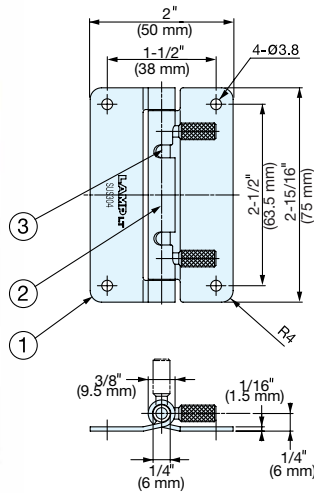

QUICK RELEASE HINGE

HG-OT

HG-OTA45L
With Screw Holes

HG-OTB45R
Without Screw Holes

HG-OTA45L

- Easy and quick to install/remove doors.
- With or without holes available.
- Left handed and Right handed models available.
- Available as weld-on type without holes (HG-OTB) and screw-on type with holes (HG-OTA).

Item No.		Holes	Weight (g)	Box (pcs)	Carton (pcs)	No.	Part Name	Material	Finish
Left	Right					①	Plate		
HG-OTA45L	HG-OTA45R	With screw holes	40	30	300	②	Spring	304 Stainless Steel	Satin
HG-OTB45L	HG-OTB45R	Without screw holes				③	Hinge Pin		

QUICK RELEASE HINGE

HG-OT

HG-OTB100 shown

HG-OTA75

HG-OTA100

- Easy and quick to install/remove doors.
- With or without holes available.
- Available as weld-on type without holes (HG-OTB) and screw-on type with holes (HG-OTA).
- Non-handed.

Item No.	Holes	Weight (g)	Box (pcs)	Carton (pcs)	No.	Part Name	Material	Finish
HG-OTA75	With screw holes	70	40	160	①	Plate	304 Stainless Steel	Satin
HG-OTB75	Without screw holes				②	Spring		
HG-OTA100	With screw holes	90	30	120	③	Hinge Pin	303 Stainless Steel	
HG-OTB100	Without screw holes							