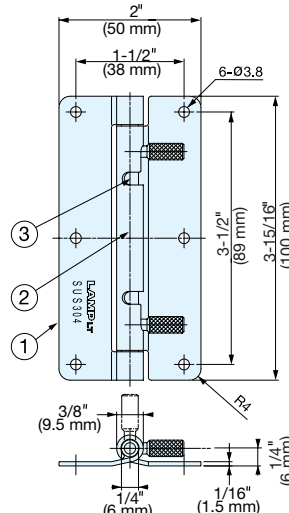

Item No.		Holes	Weight (g)	Box (pcs)	Carton (pcs)	No.	Part Name	Material	Finish
Left	Right					①	Plate		
HG-OTA45L	HG-OTA45R	With screw holes	40	30	300	②	Spring	304 Stainless Steel	Satin
HG-OTB45L	HG-OTB45R	Without screw holes				③	Hinge Pin		

QUICK RELEASE HINGE

HG-OT

HG-OTB100 shown

HG-OTA75

HG-OTA100

- Easy and quick to install/remove doors.
- With or without holes available.
- Available as weld-on type without holes (HG-OTB) and screw-on type with holes (HG-OTA).
- Non-handed.

Item No.	Holes	Weight (g)	Box (pcs)	Carton (pcs)	No.	Part Name	Material	Finish
HG-OTA75	With screw holes	70	40	160	①	Plate	304 Stainless Steel	Satin
HG-OTB75	Without screw holes				②	Spring		
HG-OTA100	With screw holes	90	30	120	③	Hinge Pin	303 Stainless Steel	
HG-OTB100	Without screw holes							