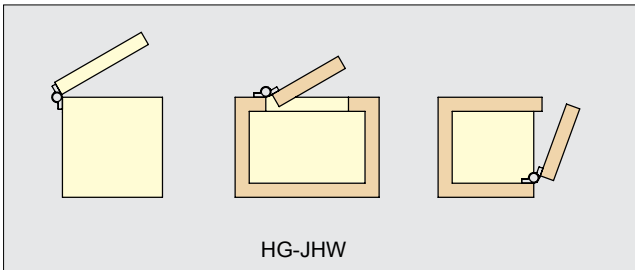

SOFT-CLOSE HINGE

HG-JHW / HG-JHWG

- Soft-Close damper keeps lid from slamming shut.
- Surface mount type.
- Two different damper direction available for various application.
- Operating temperature: 32~104°F (0~40°C)
- Operating angle: 115°/Dead angle 5°

Installation

Installation

Item No.	Torque per pair	Weight (g)	Box (pcs)	Carton (pcs)
HG-JHW50	53~88 lbs-in (61~102 kgf-cm)	200	4	64
HG-JHW70	88~124 lbs-in (102~143 kgf-cm)			
HG-JHWG50	53~88 lbs-in (61~102 kgf-cm)			
HG-JHWG70	88~124 lbs-in (102~143 kgf-cm)			

No.	Part Name	Material	Color
①	Bracket	PBT Plastic/Zinc Alloy	Dark Grey
②	Cap	Polypropylene	
③	Damper	304 Stainless Steel	Plain

\* Sold per piece.