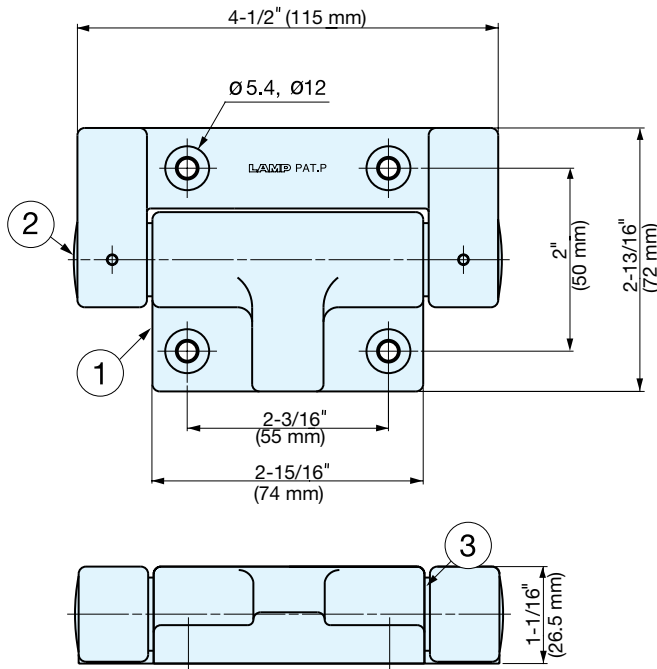

SOFT-CLOSE HINGE

HG-JHW / HG-JHWG

- Soft-Close damper keeps lid from slamming shut.
- Surface mount type.
- Two different damper direction available for various application.
- Operating temperature: 32~104°F (0~40°C)
- Operating angle: 115°/Dead angle 5°

Installation

Installation

Item No.	Torque per pair	Weight (g)	Box (pcs)	Carton (pcs)
HG-JHW50	53~88 lbs-in (61~102 kgf-cm)	200	4	64
HG-JHW70	88~124 lbs-in (102~143 kgf-cm)			
HG-JHWG50	53~88 lbs-in (61~102 kgf-cm)			
HG-JHWG70	88~124 lbs-in (102~143 kgf-cm)			

No.	Part Name	Material	Color
①	Bracket	PBT Plastic/Zinc Alloy	Dark Grey
②	Cap	Polypropylene	
③	Damper	304 Stainless Steel	Plain

\* Sold per piece.