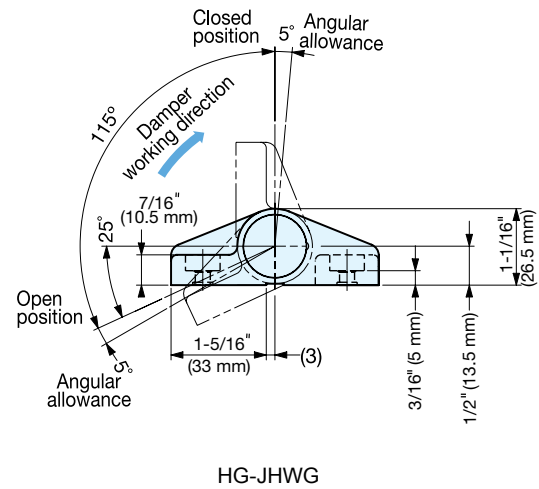

SOFT-CLOSE HINGE

HG-JHW / HG-JHWG

- Soft-Close damper keeps lid from slamming shut.
- Surface mount type.
- Two different damper direction available for various application.
- Operating temperature: 32~104°F (0~40°C)
- Operating angle: 115°/Dead angle 5°

Installation

Installation

Item No.	Torque per pair	Weight (g)	Box (pcs)	Carton (pcs)
HG-JHW50	53~88 lbs-in (61~102 kgf-cm)	200	4	64
HG-JHW70	88~124 lbs-in (102~143 kgf-cm)			
HG-JHWG50	53~88 lbs-in (61~102 kgf-cm)			
HG-JHWG70	88~124 lbs-in (102~143 kgf-cm)			

No.	Part Name	Material	Color
①	Bracket	PBT Plastic/Zinc Alloy	Dark Grey
②	Cap	Polypropylene	
③	Damper	304 Stainless Steel	Plain

\* Sold per piece.