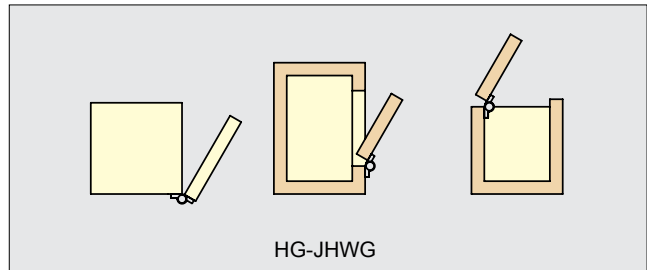

SOFT-CLOSE HINGE

HG-JHW / HG-JHWG

- Soft-Close damper keeps lid from slamming shut.
- Surface mount type.
- Two different damper direction available for various application.
- Operating temperature: 32~104°F (0~40°C)
- Operating angle: 115°/Dead angle 5°

Installation

Installation

Item No.	Torque per pair	Weight (g)	Box (pcs)	Carton (pcs)
HG-JHW50	53~88 lbs-in (61~102 kgf-cm)	200	4	64
HG-JHW70	88~124 lbs-in (102~143 kgf-cm)			
HG-JHWG50	53~88 lbs-in (61~102 kgf-cm)			
HG-JHWG70	88~124 lbs-in (102~143 kgf-cm)			