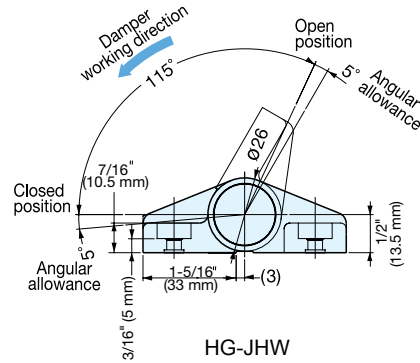

SOFT-CLOSE HINGE

HG-JHW / HG-JHWG

- Soft-Close damper keeps lid from slamming shut.
- Surface mount type.
- Two different damper direction available for various application.
- Operating temperature: 32~104°F (0~40°C)
- Operating angle: 115°/Dead angle 5°

Installation

Installation

Item No.	Torque per pair	Weight (g)	Box (pcs)	Carton (pcs)
HG-JHW50	53~88 lbs-in (61~102 kgf-cm)	200	4	64
HG-JHW70	88~124 lbs-in (102~143 kgf-cm)			
HG-JHWG50	53~88 lbs-in (61~102 kgf-cm)			
HG-JHWG70	88~124 lbs-in (102~143 kgf-cm)			