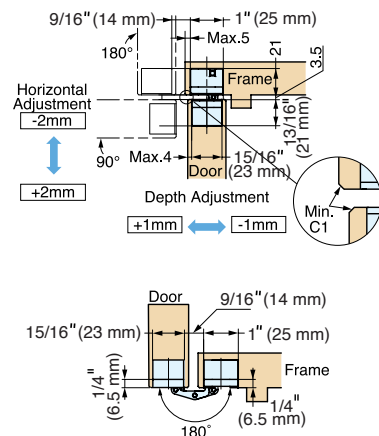

# HES3D-120

HINGES

HES3D-120DC  
Dull Chrome

HES3D-120DN  
Dull Nickel

HES3D-120BL  
Black

- 3-WAY adjustment function allows vertical, horizontal, and depth adjustment after hinge installed.
  - Easy installation and adjustment.
  - Successfully passed 300,000 open/close private cycle tests.
  - Supplied with steel flat head screw.
  - Covers hide all screw heads for clean appearance.
  - Max. Door weight: 66 lbs (30 kg)/2 pcs, 88 lbs (40 kg)/3 pcs
  - Min. Door Thickness: 1-1/8" (29 mm)
  - Max. Door Size: H 94-1/2" x W 35-7/16" (H 2400 mm x W 900 mm)
  - Bracket for sheet metal available.
- HES3D-120BKT-D: Door  
HES3D-120BKT-F: Frame

3-WAY ADJUSTABLE CONCEALED HINGES

Bore Dimensions

Item No.	Finish/Color	Weight (g)	Box (pcs)	Carton (pcs)
HES3D-120DC	Dull Chrome	380	2	24
HES3D-120DN	Dull Nickel			
HES3D-120BL	Black			

No.	Part Name	Material	Finish/Color
①	Body	Zinc Alloy	Dull Chrome (DC)
②	Base Frame		Dull Nickel (DN)
③	Arm		Black (BL)
④	Pin	304 Stainless Steel	-
⑤	Cover	ABS	Dull Chrome (DC) Dull Nickel (DN) Black (BL)