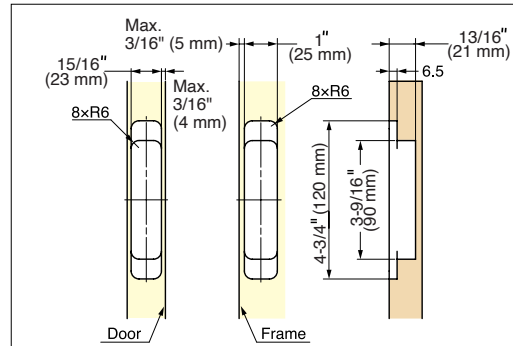

# HES3D-120

HINGES

HES3D-120DC  
Dull Chrome

HES3D-120DN  
Dull Nickel

HES3D-120BL  
Black

- 3-WAY adjustment function allows vertical, horizontal, and depth adjustment after hinge installed.
  - Easy installation and adjustment.
  - Successfully passed 300,000 open/close private cycle tests.
  - Supplied with steel flat head screw.
  - Covers hide all screw heads for clean appearance.
  - Max. Door weight: 66 lbs (30 kg)/2 pcs, 88 lbs (40 kg)/3 pcs
  - Min. Door Thickness: 1-1/8" (29 mm)
  - Max. Door Size: H 94-1/2" x W 35-7/16" (H 2400 mm x W 900 mm)
  - Bracket for sheet metal available.
- HES3D-120BKT-D: Door  
HES3D-120BKT-F: Frame

3-WAY ADJUSTABLE CONCEALED HINGES

Bore Dimensions

Item No.	Finish/Color	Weight (g)	Box (pcs)	Carton (pcs)
HES3D-120DC	Dull Chrome	380	2	24
HES3D-120DN	Dull Nickel			
HES3D-120BL	Black			

No.	Part Name	Material	Finish/Color
①	Body	Zinc Alloy	Dull Chrome (DC)
②	Base Frame		Dull Nickel (DN)
③	Arm		Black (BL)
④	Pin	304 Stainless Steel	-
⑤	Cover	ABS	Dull Chrome (DC) Dull Nickel (DN) Black (BL)