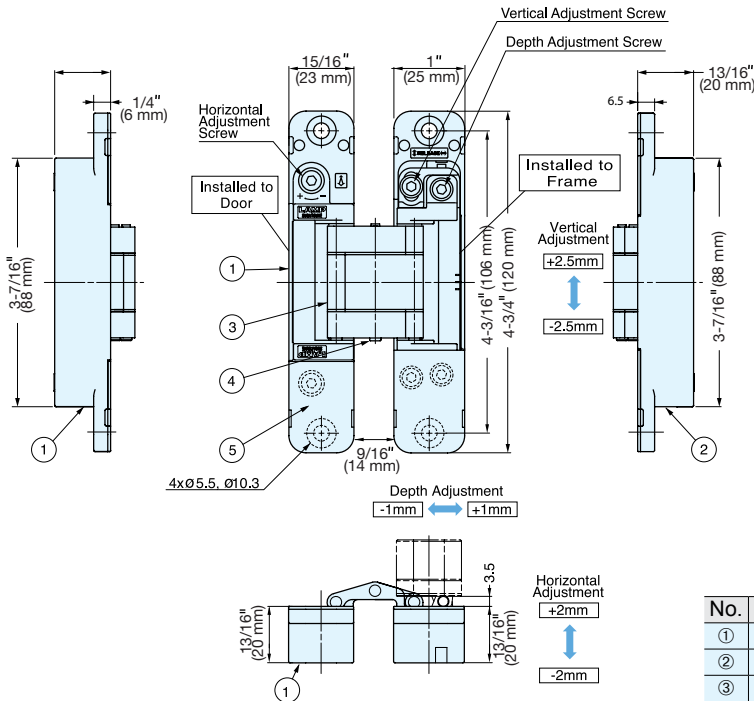

# HES3D-120

HINGES

HES3D-120DC  
Dull Chrome

HES3D-120DN  
Dull Nickel

HES3D-120BL  
Black

- 3-WAY adjustment function allows vertical, horizontal, and depth adjustment after hinge installed.
  - Easy installation and adjustment.
  - Successfully passed 300,000 open/close private cycle tests.
  - Supplied with steel flat head screw.
  - Covers hide all screw heads for clean appearance.
  - Max. Door weight: 66 lbs (30 kg)/2 pcs, 88 lbs (40 kg)/3 pcs
  - Min. Door Thickness: 1-1/8" (29 mm)
  - Max. Door Size: H 94-1/2" x W 35-7/16" (H 2400 mm x W 900 mm)
  - Bracket for sheet metal available.
- HES3D-120BKT-D: Door  
HES3D-120BKT-F: Frame

3-WAY ADJUSTABLE CONCEALED HINGES

Bore Dimensions

Item No.	Finish/Color	Weight (g)	Box (pcs)	Carton (pcs)
HES3D-120DC	Dull Chrome	380	2	24
HES3D-120DN	Dull Nickel			
HES3D-120BL	Black			

No.	Part Name	Material	Finish/Color
①	Body	Zinc Alloy	Dull Chrome (DC)
②	Base Frame		Dull Nickel (DN)
③	Arm		Black (BL)
④	Pin	304 Stainless Steel	-
⑤	Cover	ABS	Dull Chrome (DC) Dull Nickel (DN) Black (BL)