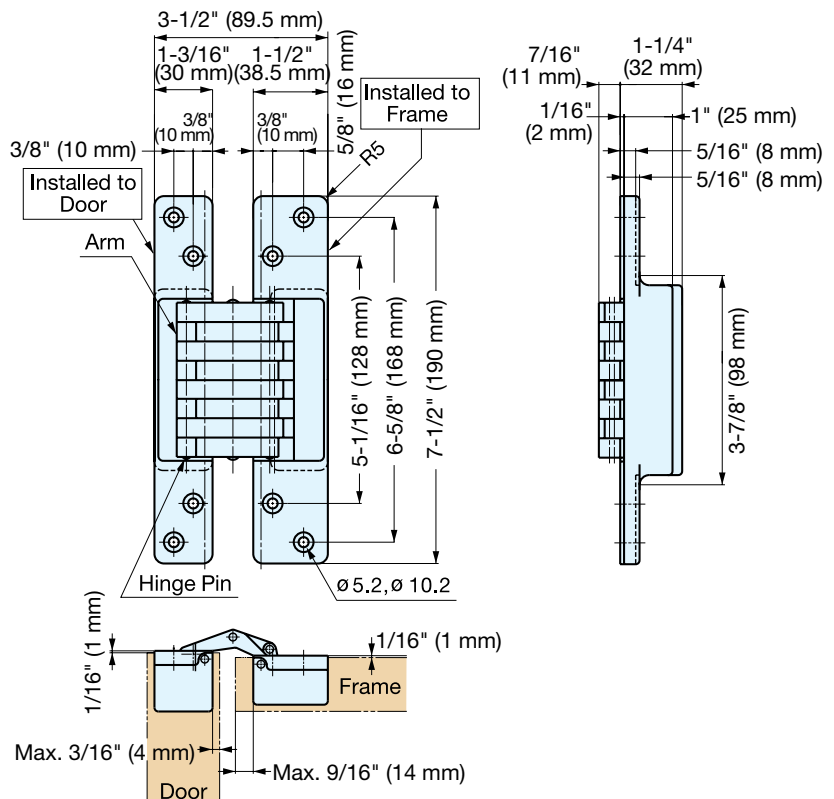

CONCEALED HINGE

HES-3038BK

- Door weight: Max. 99 lbs (45 kg)/3 pcs
- Door thickness: Min. 1-7/16" (36 mm)
- Suitable door size: H78-3/4" x W35-7/16" (H2000 mm x W900 mm)
- Successfully passed 200,000 open/close private cycle tests.

HES-3038BK/PB

HES-3038BK/SC

To determine the door and frame dimension, (G) must be taken into account.
G = Min. 1/6" (6 mm) + doorsill

Bore Dimensions

Item No.	Weight (g)	Box (pcs)	Carton (pcs)
HES-3038BK/PB	1360	2	20
HES-3038BK/SC			