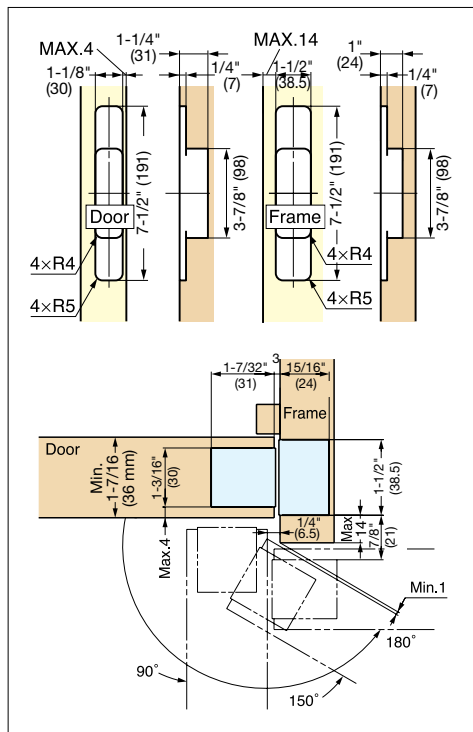

CONCEALED HINGE

HES-3038BK

- Door weight: Max. 99 lbs (45 kg)/3 pcs
- Door thickness: Min. 1-7/16" (36 mm)
- Suitable door size: H78-3/4" x W35-7/16" (H2000 mm x W900 mm)
- Successfully passed 200,000 open/close private cycle tests.

HES-3038BK/PB

HES-3038BK/SC

To determine the door and frame dimension, (G) must be taken into account.
G = Min. 1/6" (6 mm) + doorsill

Bore Dimensions

Item No.	Weight (g)	Box (pcs)	Carton (pcs)
HES-3038BK/PB	1360	2	20
HES-3038BK/SC			