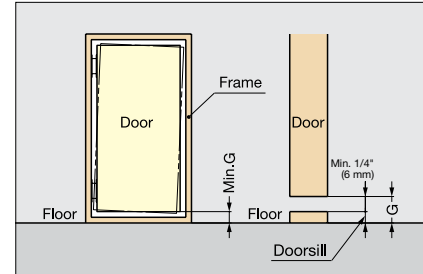

CONCEALED HINGE

HES-3038BK

- Door weight: Max. 99 lbs (45 kg)/3 pcs
- Door thickness: Min. 1-7/16" (36 mm)
- Suitable door size: H78-3/4" x W35-7/16" (H2000 mm x W900 mm)
- Successfully passed 200,000 open/close private cycle tests.

HES-3038BK/PB

HES-3038BK/SC

To determine the door and frame dimension, (G) must be taken into account.
G = Min. 1/6" (6 mm) + doorsill

Bore Dimensions

Item No.	Weight (g)	Box (pcs)	Carton (pcs)
HES-3038BK/PB	1360	2	20
HES-3038BK/SC			