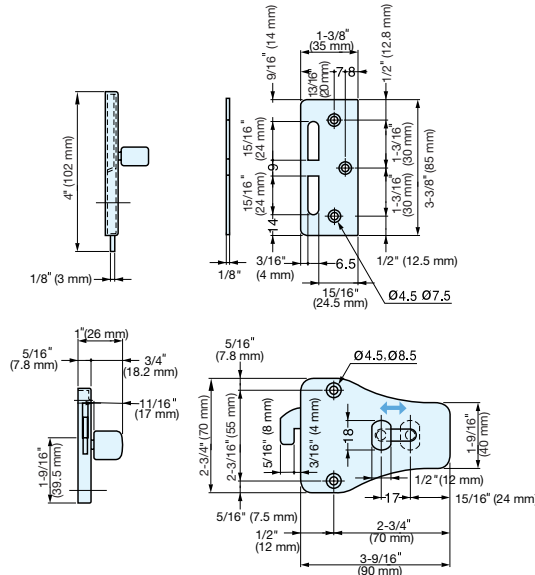

# SLIDING DOOR LATCH

## HC-70

- Surface mount type door latch.
- Slide knob to lock and unlock.
- Large knob for easy operation.
- Non-handed.
- Slim design suitable for various applications.

Installation

Item No.	Weight (g)	Box (pcs)	Carton (pcs)
HC-70	197	5	50

## HC-70H

Opposite Side

- Sliding latch with indicator.
- Slide knob to lock and unlock.
- Large knob for easy operation.
- Non-handed.
- Slim design suitable for various applications.
- For door thickness 13/16"~1-9/16" (26~40 mm).