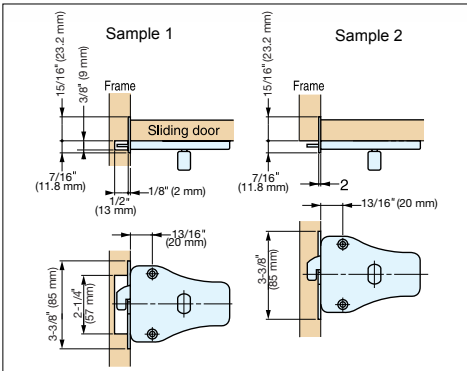

# SLIDING DOOR LATCH

## HC-70

- Surface mount type door latch.
- Slide knob to lock and unlock.
- Large knob for easy operation.
- Non-handed.
- Slim design suitable for various applications.

Installation

Item No.	Weight (g)	Box (pcs)	Carton (pcs)
HC-70	197	5	50

## HC-70H

Opposite Side

- Sliding latch with indicator.
- Slide knob to lock and unlock.
- Large knob for easy operation.
- Non-handed.
- Slim design suitable for various applications.
- For door thickness 13/16"~1-9/16" (26~40 mm).