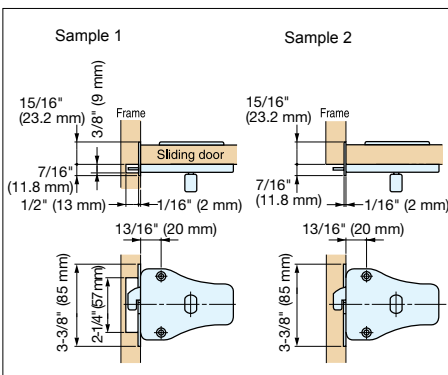

# SLIDING DOOR LATCH (W/INDICATOR)

## HC-70H

Opposite Side

- Sliding latch with indicator.
- Slide knob to lock and unlock.
- Large knob for easy operation.
- Non-handed.
- Slim design suitable for various applications.
- For door thickness 13/16"~1-9/16" (26~40 mm).