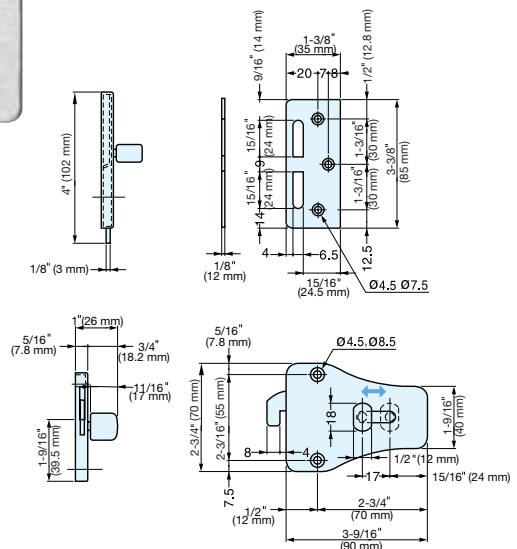

# SLIDING DOOR LATCH (W/INDICATOR)

## HC-70H

Opposite Side

- Sliding latch with indicator.
- Slide knob to lock and unlock.
- Large knob for easy operation.
- Non-handed.
- Slim design suitable for various applications.
- For door thickness 13/16"~1-9/16" (26~40 mm).