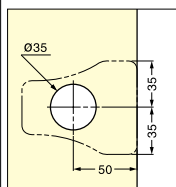

## HC-70H

Opposite Side

- Sliding latch with indicator.
- Slide knob to lock and unlock.
- Large knob for easy operation.
- Non-handed.
- Slim design suitable for various applications.
- For door thickness 13/16"~1-9/16" (26~40 mm).