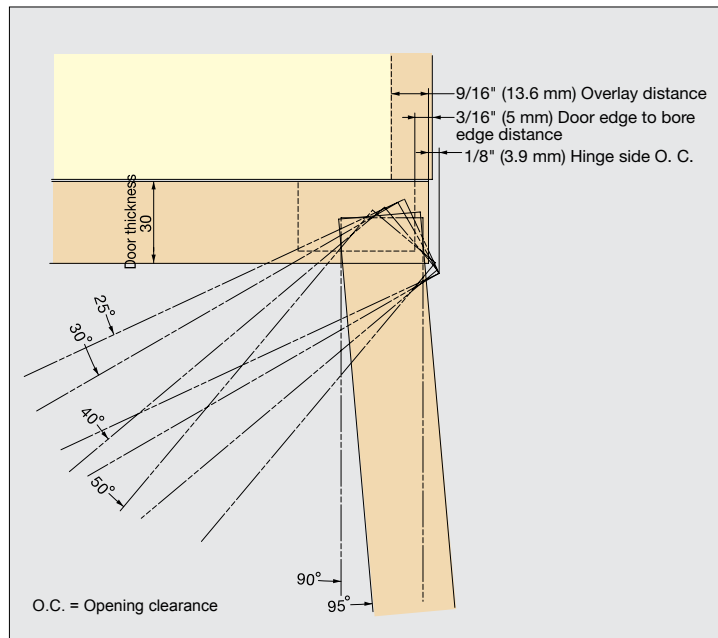

CONCEALED HINGE (CLIP-ON)

H95TS

HINGES

CONCEALED HINGES (CLIP-ON)

- 95° opening concealed hinge.
- Clip-on feature allows easy door installation/removal.
- Safety lock feature.
- Door opens without hitting adjacent cabinets.
- Ideal when 2 doors are close together.
- Hinge body and mounting plate sold separately.

Installation

Item No.	Weight (g)	Box (pcs)	Item No.	Part Name	Material	Finish
H95TSH	149	100	H95TSH	Body	Steel	Nickel
H95TSZ	94	100	H95TSZ	Mounting Plate		