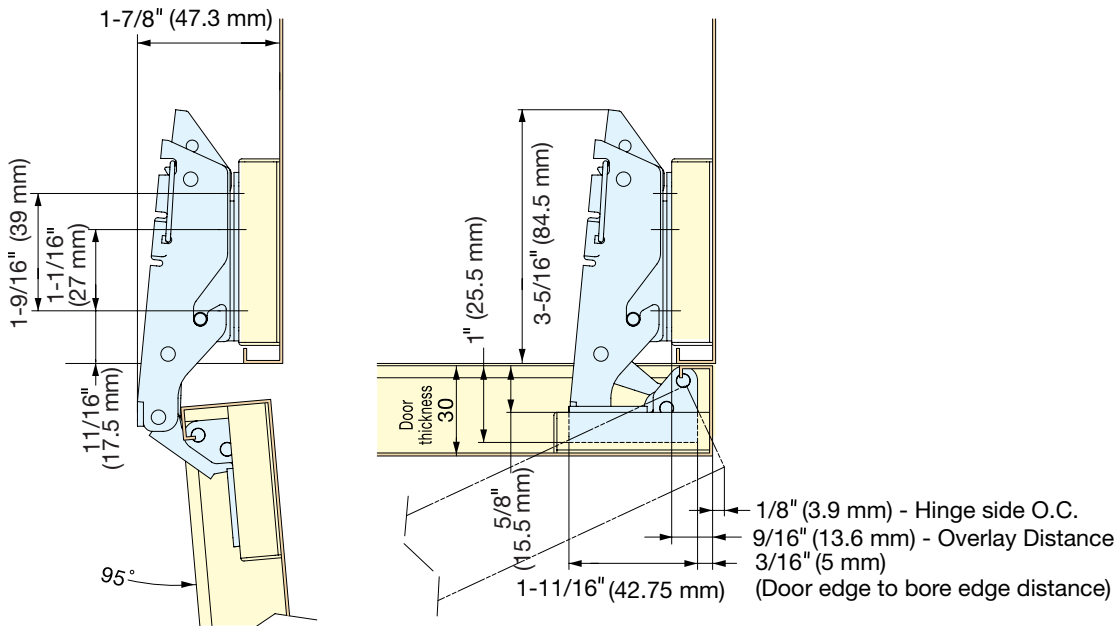

CONCEALED HINGE (CLIP-ON)

H95TS

HINGES

CONCEALED HINGES (CLIP-ON)

- 95° opening concealed hinge.
- Clip-on feature allows easy door installation/removal.
- Safety lock feature.
- Door opens without hitting adjacent cabinets.
- Ideal when 2 doors are close together.
- Hinge body and mounting plate sold separately.

Installation

Item No.	Weight (g)	Box (pcs)	Item No.	Part Name	Material	Finish
H95TSH	149	100	H95TSH	Body	Steel	Nickel
H95TSZ	94	100	H95TSZ	Mounting Plate		