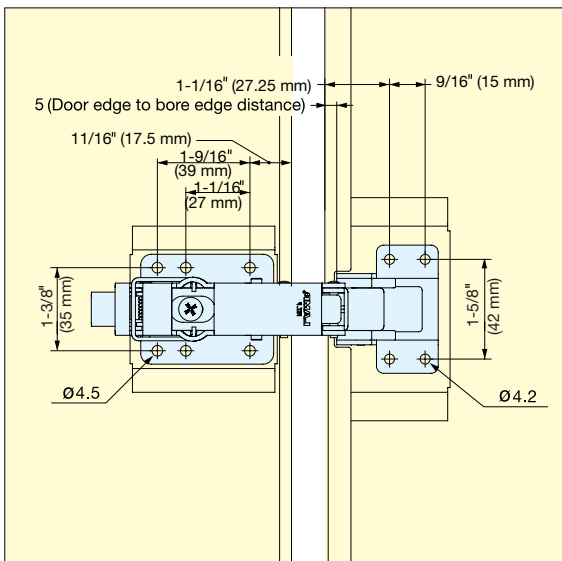

CONCEALED HINGE (CLIP-ON)

H95TS

HINGES

CONCEALED HINGES (CLIP-ON)

- 95° opening concealed hinge.
- Clip-on feature allows easy door installation/removal.
- Safety lock feature.
- Door opens without hitting adjacent cabinets.
- Ideal when 2 doors are close together.
- Hinge body and mounting plate sold separately.

Installation

Item No.	Weight (g)	Box (pcs)	Item No.	Part Name	Material	Finish
H95TSH	149	100	H95TSH	Body	Steel	Nickel
H95TSZ	94	100	H95TSZ	Mounting Plate		