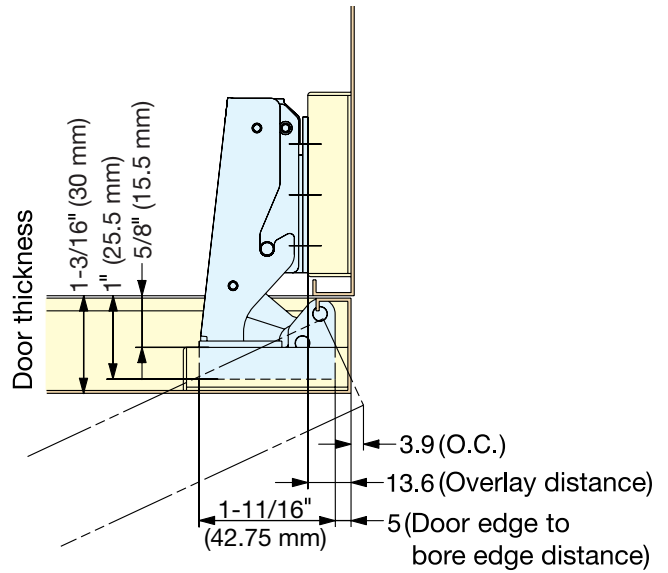

CONCEALED HINGE (CLIP-ON)

H95TM

- 95° opening concealed hinge.
- Clip-on feature allows easy door installation/removal.
- Door opens without hitting adjacent cabinets.
- Ideal when 2 doors are close together.
- Hinge body and mounting plate sold separately.

Installation

Item No.	Weight (g)	Box (pcs)
H95TMH	138	100
H95TMZ	81	100

Item No.	Part Name	Material	Finish
H95TMH	Body	Steel	Nickel
H95TMZ	Mounting Plate		