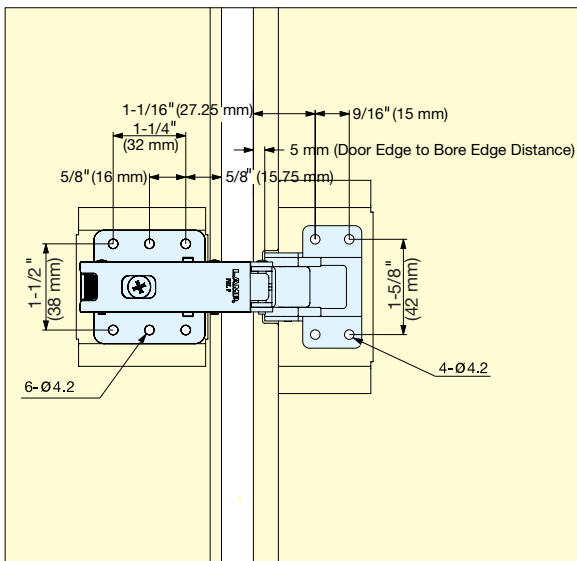

CONCEALED HINGE (CLIP-ON)

H95TM

- 95° opening concealed hinge.
- Clip-on feature allows easy door installation/removal.
- Door opens without hitting adjacent cabinets.
- Ideal when 2 doors are close together.
- Hinge body and mounting plate sold separately.

Installation

Item No.	Weight (g)	Box (pcs)
H95TMH	138	100
H95TMZ	81	100

Item No.	Part Name	Material	Finish
H95TMH	Body	Steel	Nickel
H95TMZ	Mounting Plate		