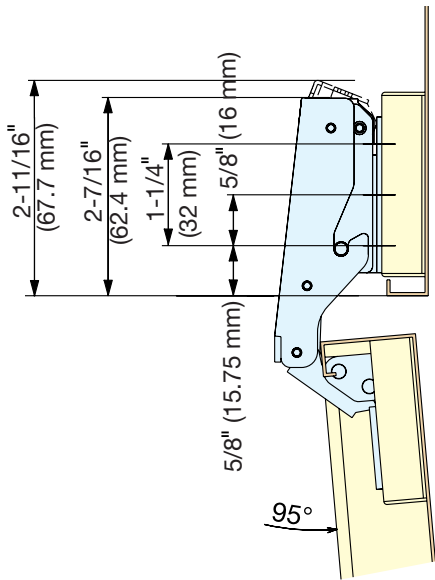

CONCEALED HINGE (CLIP-ON)

H95TM

- 95° opening concealed hinge.
- Clip-on feature allows easy door installation/removal.
- Door opens without hitting adjacent cabinets.
- Ideal when 2 doors are close together.
- Hinge body and mounting plate sold separately.

Installation

Item No.	Weight (g)	Box (pcs)
H95TMH	138	100
H95TMZ	81	100

Item No.	Part Name	Material	Finish
H95TMH	Body	Steel	Nickel
H95TMZ	Mounting Plate		