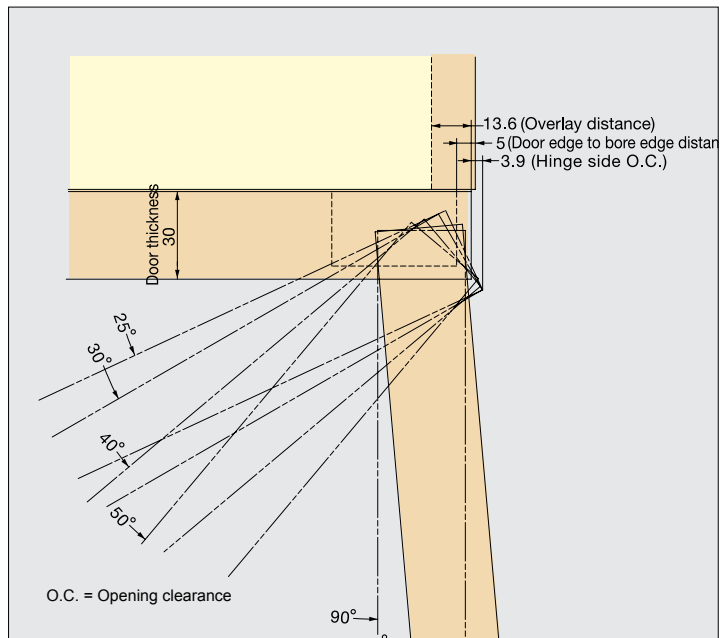

CONCEALED HINGE (CLIP-ON)

H95TM

- 95° opening concealed hinge.
- Clip-on feature allows easy door installation/removal.
- Door opens without hitting adjacent cabinets.
- Ideal when 2 doors are close together.
- Hinge body and mounting plate sold separately.

Installation

Item No.	Weight (g)	Box (pcs)
H95TMH	138	100
H95TMZ	81	100

Item No.	Part Name	Material	Finish
H95TMH	Body	Steel	Nickel
H95TMZ	Mounting Plate		