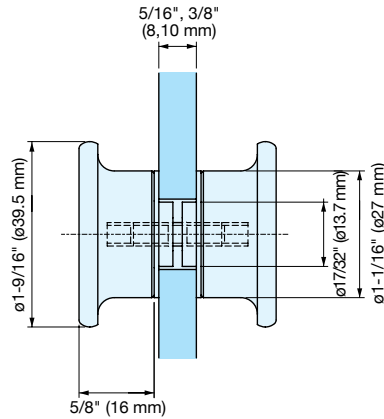

BACK TO BACK GLASS DOOR KNOB

GT-40CR

• Sold as a set. Each set includes:
2 knobs, 2 washers and screw.

Item No.	Material	Finish	Glass Thickness (mm)	Weight (g)	Box (sets)	Carton (sets)
GT-40CR	Brass	Chrome	5/16" ~ 3/8" (8 ~ 10 mm)	215	6	48

GLASS DOOR KNOB

DG-BT

Chrome (CR)

Satin Chrome (SC)

• Sold as a set. Each set includes:
knob, backplate, washers and tube.

Item No.	D	D1	L	Material	Finish	Glass Thickness	Weight (g)	Box (set)
DG-BT30-CR	1-1/4" (32 mm)	15/16" (23.5 mm)	1-1/16" (26.5 mm)	Brass	Chrome	5/16" ~ 1/2" (8 ~ 12 mm)	134	1
DG-BT30-SC					Satin Chrome			
DG-BT40-CR	1-9/16" (40 mm)	1" (26 mm)	1-3/8" (34.5 mm)		Chrome		235	
DG-BT40-SC					Satin Chrome			

BACK TO BACK GLASS DOOR KNOB

DG-BT2

Chrome (CR)

Satin Chrome (SC)

• Sold as a set. Each set includes:
2 knobs, 2 washers and tube.
• Base plate included with model DG-BT2/23 only.

Item No.	D	L	Material	Finish	Glass Thickness	Weight (g)	Box (set)
DG-BT2/23-CR	15/16" (23.5 mm)	15/16" (23.5 mm)	Brass	Chrome	5/16" ~ 1/2" (8 ~ 12 mm)	111	1
DG-BT2/23-SC				Satin Chrome			
DG-BT2/30-CR	1-1/4" (32 mm)	1-3/8" (34.5 mm)		Chrome		230	
DG-BT2/30-SC				Satin Chrome			
DG-BT2/40-CR	1-9/16" (40 mm)	1-3/8" (34.5 mm)		Chrome		447	
DG-BT2/40-SC				Satin Chrome			