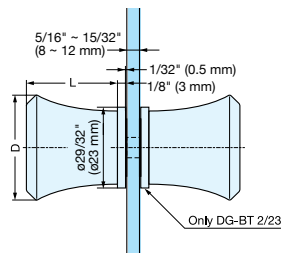

BACK TO BACK GLASS DOOR KNOB

GT-40CR

• Sold as a set. Each set includes:
2 knobs, 2 washers and screw.

Item No.	Material	Finish	Glass Thickness (mm)	Weight (g)	Box (sets)	Carton (sets)
GT-40CR	Brass	Chrome	5/16" ~ 3/8" (8 ~ 10 mm)	215	6	48

GLASS DOOR KNOB

DG-BT

Chrome (CR)

Satin Chrome (SC)

• Sold as a set. Each set includes:
knob, backplate, washers and tube.

Item No.	D	D1	L	Material	Finish	Glass Thickness	Weight (g)	Box (set)
DG-BT30-CR	1-1/4" (32 mm)	15/16" (23.5 mm)	1-1/16" (26.5 mm)	Brass	Chrome	5/16" ~ 1/2" (8 ~ 12 mm)	134	1
DG-BT30-SC					Satin Chrome			
DG-BT40-CR	1-9/16" (40 mm)	1" (26 mm)	1-3/8" (34.5 mm)		Chrome		235	
DG-BT40-SC					Satin Chrome			

BACK TO BACK GLASS DOOR KNOB

DG-BT2

Chrome (CR)

Satin Chrome (SC)

• Sold as a set. Each set includes:
2 knobs, 2 washers and tube.
• Base plate included with model DG-BT2/23 only.

Item No.	D	L	Material	Finish	Glass Thickness	Weight (g)	Box (set)
DG-BT2/23-CR	15/16" (23.5 mm)	15/16" (23.5 mm)	Brass	Chrome	5/16" ~ 1/2" (8 ~ 12 mm)	111	1
DG-BT2/23-SC				Satin Chrome			
DG-BT2/30-CR	1-1/4" (32 mm)	1-3/8" (34.5 mm)		Chrome		230	
DG-BT2/30-SC				Satin Chrome			
DG-BT2/40-CR	1-9/16" (40 mm)	1-3/8" (34.5 mm)		Chrome		447	
DG-BT2/40-SC				Satin Chrome			