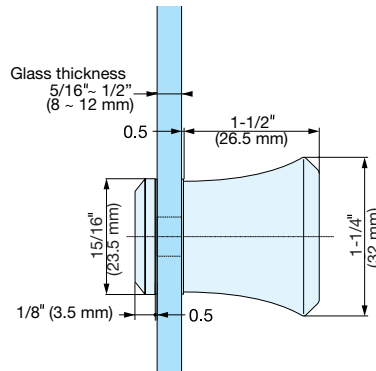

BACK TO BACK GLASS DOOR KNOB

GT-40CR

• Sold as a set. Each set includes:
2 knobs, 2 washers and screw.

Item No.	Material	Finish	Glass Thickness (mm)	Weight (g)	Box (sets)	Carton (sets)
GT-40CR	Brass	Chrome	5/16" ~ 3/8" (8 ~ 10 mm)	215	6	48

GLASS DOOR KNOB

DG-BT

Chrome (CR)

Satin Chrome (SC)

• Sold as a set. Each set includes:
knob, backplate, washers and tube.

Item No.	D	D1	L	Material	Finish	Glass Thickness	Weight (g)	Box (set)
DG-BT30-CR	1-1/4" (32 mm)	15/16" (23.5 mm)	1-1/16" (26.5 mm)	Brass	Chrome	5/16" ~ 1/2" (8 ~ 12 mm)	134	1
DG-BT30-SC					Satin Chrome			
DG-BT40-CR	1-9/16" (40 mm)	1" (26 mm)	1-3/8" (34.5 mm)		Chrome		235	
DG-BT40-SC					Satin Chrome			

BACK TO BACK GLASS DOOR KNOB

DG-BT2

Chrome (CR)

Satin Chrome (SC)

• Sold as a set. Each set includes:
2 knobs, 2 washers and tube.
• Base plate included with model DG-BT2/23 only.

Item No.	D	L	Material	Finish	Glass Thickness	Weight (g)	Box (set)
DG-BT2/23-CR	15/16" (23.5 mm)	15/16" (23.5 mm)	Brass	Chrome	5/16" ~ 1/2" (8 ~ 12 mm)	111	1
DG-BT2/23-SC				Satin Chrome			
DG-BT2/30-CR	1-1/4" (32 mm)	1-3/8" (34.5 mm)		Chrome		230	
DG-BT2/30-SC				Satin Chrome			
DG-BT2/40-CR	1-9/16" (40 mm)	1-3/8" (34.5 mm)		Chrome		447	
DG-BT2/40-SC				Satin Chrome			