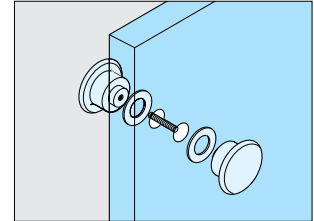

BACK TO BACK GLASS DOOR KNOB

GT-40CR

• Sold as a set. Each set includes:
2 knobs, 2 washers and screw.

Item No.	Material	Finish	Glass Thickness (mm)	Weight (g)	Box (sets)	Carton (sets)
GT-40CR	Brass	Chrome	5/16" ~ 3/8" (8 ~ 10 mm)	215	6	48

GLASS DOOR KNOB

DG-BT

Chrome (CR)

Satin Chrome (SC)

• Sold as a set. Each set includes:
knob, backplate, washers and tube.

Item No.	D	D1	L	Material	Finish	Glass Thickness	Weight (g)	Box (set)
DG-BT30-CR	1-1/4" (32 mm)	15/16" (23.5 mm)	1-1/16" (26.5 mm)	Brass	Chrome	5/16" ~ 1/2" (8 ~ 12 mm)	134	1
DG-BT30-SC					Satin Chrome			
DG-BT40-CR	1-9/16" (40 mm)	1" (26 mm)	1-3/8" (34.5 mm)		Chrome		235	
DG-BT40-SC					Satin Chrome			

BACK TO BACK GLASS DOOR KNOB

DG-BT2

Chrome (CR)

Satin Chrome (SC)

• Sold as a set. Each set includes:
2 knobs, 2 washers and tube.
• Base plate included with model DG-BT2/23 only.

Item No.	D	L	Material	Finish	Glass Thickness	Weight (g)	Box (set)
DG-BT2/23-CR	15/16" (23.5 mm)	15/16" (23.5 mm)	Brass	Chrome	5/16" ~ 1/2" (8 ~ 12 mm)	111	1
DG-BT2/23-SC				Satin Chrome			
DG-BT2/30-CR	1-1/4" (32 mm)	1-3/8" (34.5 mm)		Chrome		230	
DG-BT2/30-SC				Satin Chrome			
DG-BT2/40-CR	1-9/16" (40 mm)	1-3/8" (34.5 mm)		Chrome		447	
DG-BT2/40-SC				Satin Chrome			