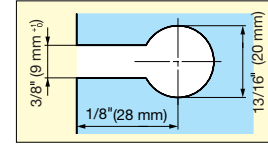

OVERLAY GLASS DOOR HINGE (W/ CATCH)

GH-456C

GH-456C/SN
Satin Nickel

GH-456C/CR
Chrome

GH-456C/GA
Gold

- Glass hinge with catch.
- For overlay use.
- Suitable for showcases
- Mounting position adjustable:
Vertically $\pm 1/32''$ (1 mm)
Horizontally $\pm 1/16''$ (1.2 mm)

Cut Out Dimensions for 5/16" (8 mm) Glass

Cut Out Dimensions for 3/16", 1/4" (5,6 mm) Glass

Item No.	Applicable Door Thickness	Applicable Glass Door Size /Pair
GH-456C/SN	3/16" ~ 5/16" (5~8 mm)	W:23-5/8" (600 mm)
GH-456C/CR	3/16" (5 mm): Use with 3 spacers 1/4" (6 mm): Use with 2 spacers	H:47" (1200 mm)
GH-456C/GA	5/16" (8 mm): Spacer not required	Maximum 33 lbs (15 kg)

Item No.	Weight (g)	Box (pcs)	Carton (pcs)
GH-456C/SN	216	10	40
GH-456C/CR			
GH-456C/GA			

No.	Part Name	Material	Finish		
			SN	CR	GA
①	Face Plate	Brass	Satin Nickel	Chrome	Gold
②	Fixing Plate				
③	Mounting Plate				
④	Catch	PBT, POM	Black		
⑤	Glass Adjustment Block	Polyamide			
⑥	Pad A	PVC			
⑦	Pad B				
⑧	Spacer	Polypropylene			

Cut Out Dimensions for 5/16" (8 mm) Glass

Cut Out Dimensions for 3/16", 1/4" (5,6 mm) Glass

Item No.	Applicable Door Thickness	Applicable Glass Door Size /Pair
GH-456N/SN	3/16" ~ 5/16" (5~8 mm)	W:23-5/8" (600 mm)
GH-456N/CR	3/16" (5 mm): Use with 3 spacers 1/4" (6 mm): Use with 2 spacers	H:47" (1200 mm)
GH-456N/GA	5/16" (8 mm): Spacer not required	Maximum 33 lbs (15 kg)