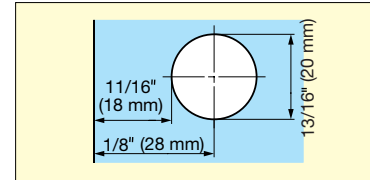

Cut Out Dimensions for 5/16" (8 mm) Glass

Cut Out Dimensions for 3/16", 1/4" (5,6 mm) Glass

Item No.	Applicable Door Thickness	Applicable Glass Door Size /Pair
GH-456C/SN	3/16" ~ 5/16" (5~8 mm)	W:23-5/8" (600 mm)
GH-456C/CR	3/16" (5 mm): Use with 3 spacers 1/4" (6 mm): Use with 2 spacers	H:47" (1200 mm)
GH-456C/GA	5/16" (8 mm): Spacer not required	Maximum 33 lbs (15 kg)

OVERLAY GLASS DOOR HINGE (W/O CATCH)

GH-456N

GH-456N/SN
Satin Nickel

GH-456N/CR
Chrome

GH-456N/GA
Gold

- For overlay use.
- Suitable for showcases
- Mounting position adjustable:
Vertically $\pm 1/32''$ (1 mm)
Horizontally $\pm 1/16''$ (1.2 mm)

Cut Out Dimensions for 5/16" (8 mm) Glass

Cut Out Dimensions for 3/16", 1/4" (5,6 mm) Glass

Item No.	Applicable Door Thickness	Applicable Glass Door Size /Pair
GH-456N/SN	3/16" ~ 5/16" (5~8 mm)	W:23-5/8" (600 mm)
GH-456N/CR	3/16" (5 mm): Use with 3 spacers 1/4" (6 mm): Use with 2 spacers	H:47" (1200 mm)
GH-456N/GA	5/16" (8 mm): Spacer not required	Maximum 33 lbs (15 kg)