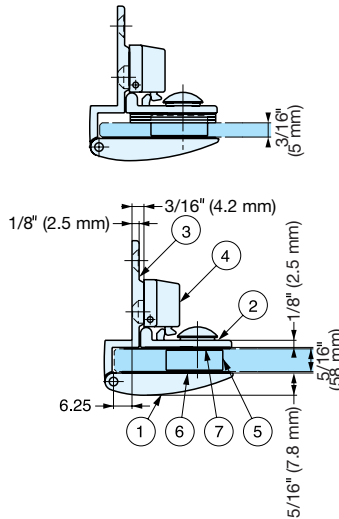

OVERLAY GLASS DOOR HINGE (W/ CATCH)

GH-456C

GH-456C/SN
Satin Nickel

GH-456C/CR
Chrome

GH-456C/GA
Gold

- Glass hinge with catch.
- For overlay use.
- Suitable for showcases
- Mounting position adjustable:
Vertically $\pm 1/32''$ (1 mm)
Horizontally $\pm 1/16''$ (1.2 mm)

Cut Out Dimensions for 5/16" (8 mm) Glass

Cut Out Dimensions for 3/16", 1/4" (5,6 mm) Glass

Item No.	Applicable Door Thickness	Applicable Glass Door Size /Pair
GH-456C/SN	3/16" ~ 5/16" (5~8 mm)	W:23-5/8" (600 mm)
GH-456C/CR	3/16" (5 mm): Use with 3 spacers 1/4" (6 mm): Use with 2 spacers	H:47" (1200 mm)
GH-456C/GA	5/16" (8 mm): Spacer not required	Maximum 33 lbs (15 kg)

Item No.	Weight (g)	Box (pcs)	Carton (pcs)
GH-456C/SN	216	10	40
GH-456C/CR			
GH-456C/GA			

No.	Part Name	Material	Finish		
			SN	CR	GA
①	Face Plate	Brass	Satin Nickel	Chrome	Gold
②	Fixing Plate				
③	Mounting Plate				
④	Catch	PBT, POM	Black		
⑤	Glass Adjustment Block	Polyamide			
⑥	Pad A	PVC			
⑦	Pad B				
⑧	Spacer	Polypropylene			

Cut Out Dimensions for 5/16" (8 mm) Glass

Cut Out Dimensions for 3/16", 1/4" (5,6 mm) Glass

Item No.	Applicable Door Thickness	Applicable Glass Door Size /Pair
GH-456N/SN	3/16" ~ 5/16" (5~8 mm)	W:23-5/8" (600 mm)
GH-456N/CR	3/16" (5 mm): Use with 3 spacers 1/4" (6 mm): Use with 2 spacers	H:47" (1200 mm)
GH-456N/GA	5/16" (8 mm): Spacer not required	Maximum 33 lbs (15 kg)