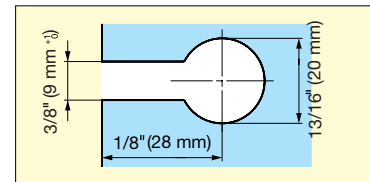

Cut Out Dimensions for 5/16" (8 mm) Glass

Cut Out Dimensions for 3/16", 1/4" (5,6 mm) Glass

Item No.	Applicable Door Thickness	Applicable Glass Door Size /Pair
GH-456C/SN	3/16" ~ 5/16" (5~8 mm)	W:23-5/8" (600 mm)
GH-456C/CR	3/16" (5 mm): Use with 3 spacers 1/4" (6 mm): Use with 2 spacers	H:47" (1200 mm)
GH-456C/GA	5/16" (8 mm): Spacer not required	Maximum 33 lbs (15 kg)

OVERLAY GLASS DOOR HINGE (W/O CATCH)

GH-456N

GH-456N/SN
Satin Nickel

GH-456N/CR
Chrome

GH-456N/GA
Gold

- For overlay use.
- Suitable for showcases
- Mounting position adjustable:
Vertically $\pm 1/32''$ (1 mm)
Horizontally $\pm 1/16''$ (1.2 mm)

Cut Out Dimensions for 5/16" (8 mm) Glass

Cut Out Dimensions for 3/16", 1/4" (5,6 mm) Glass

Item No.	Applicable Door Thickness	Applicable Glass Door Size /Pair
GH-456N/SN	3/16" ~ 5/16" (5~8 mm)	W:23-5/8" (600 mm)
GH-456N/CR	3/16" (5 mm): Use with 3 spacers 1/4" (6 mm): Use with 2 spacers	H:47" (1200 mm)
GH-456N/GA	5/16" (8 mm): Spacer not required	Maximum 33 lbs (15 kg)