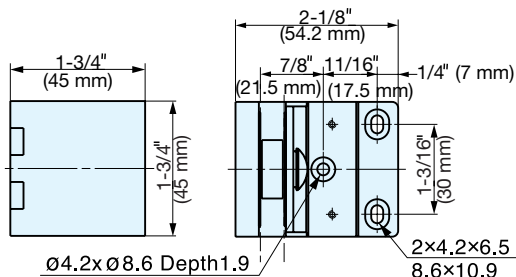

Cut Out Dimensions for 5/16" (8 mm) Glass

Cut Out Dimensions for 3/16", 1/4" (5,6 mm) Glass

Item No.	Applicable Door Thickness	Applicable Glass Door Size /Pair
GH-456C/SN	3/16" ~ 5/16" (5~8 mm)	W:23-5/8" (600 mm)
GH-456C/CR	3/16" (5 mm): Use with 3 spacers 1/4" (6 mm): Use with 2 spacers	H:47" (1200 mm)
GH-456C/GA	5/16" (8 mm): Spacer not required	Maximum 33 lbs (15 kg)

OVERLAY GLASS DOOR HINGE (W/O CATCH)

GH-456N

GH-456N/SN
Satin Nickel

GH-456N/CR
Chrome

GH-456N/GA
Gold

- For overlay use.
- Suitable for showcases
- Mounting position adjustable:
Vertically $\pm 1/32''$ (1 mm)
Horizontally $\pm 1/16''$ (1.2 mm)

Cut Out Dimensions for 5/16" (8 mm) Glass

Cut Out Dimensions for 3/16", 1/4" (5,6 mm) Glass

Item No.	Applicable Door Thickness	Applicable Glass Door Size /Pair
GH-456N/SN	3/16" ~ 5/16" (5~8 mm)	W:23-5/8" (600 mm)
GH-456N/CR	3/16" (5 mm): Use with 3 spacers 1/4" (6 mm): Use with 2 spacers	H:47" (1200 mm)
GH-456N/GA	5/16" (8 mm): Spacer not required	Maximum 33 lbs (15 kg)