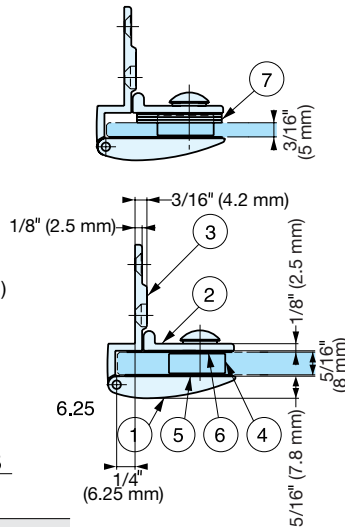

Cut Out Dimensions for 5/16" (8 mm) Glass

Cut Out Dimensions for 3/16", 1/4" (5,6 mm) Glass

Item No.	Applicable Door Thickness	Applicable Glass Door Size /Pair
GH-456C/SN	3/16" ~ 5/16" (5~8 mm)	W:23-5/8" (600 mm)
GH-456C/CR	3/16" (5 mm): Use with 3 spacers 1/4" (6 mm): Use with 2 spacers	H:47" (1200 mm)
GH-456C/GA	5/16" (8 mm): Spacer not required	Maximum 33 lbs (15 kg)

Item No.	Weight (g)	Box (pcs)	Carton (pcs)
GH-456C/SN	216	10	40
GH-456C/CR			
GH-456C/GA			

No.	Part Name	Material	Finish		
			SN	CR	GA
①	Face Plate	Brass	Satin Nickel	Chrome	Gold
②	Fixing Plate				
③	Mounting Plate				
④	Catch	PBT, POM	Black		
⑤	Glass Adjustment Block	Polyamide			
⑥	Pad A	PVC			
⑦	Pad B				
⑧	Spacer	Polypropylene			

OVERLAY GLASS DOOR HINGE (W/O CATCH)

GH-456N

GH-456N/SN
Satin Nickel

GH-456N/CR
Chrome

GH-456N/GA
Gold

- For overlay use.
- Suitable for showcases
- Mounting position adjustable:
Vertically $\pm 1/32''$ (1 mm)
Horizontally $\pm 1/16''$ (1.2 mm)

Cut Out Dimensions for 5/16" (8 mm) Glass

Cut Out Dimensions for 3/16", 1/4" (5,6 mm) Glass

Item No.	Applicable Door Thickness	Applicable Glass Door Size /Pair
GH-456N/SN	3/16" ~ 5/16" (5~8 mm)	W:23-5/8" (600 mm)
GH-456N/CR	3/16" (5 mm): Use with 3 spacers 1/4" (6 mm): Use with 2 spacers	H:47" (1200 mm)
GH-456N/GA	5/16" (8 mm): Spacer not required	Maximum 33 lbs (15 kg)