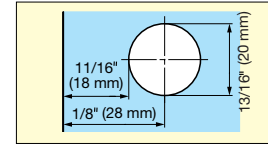

OVERLAY GLASS DOOR HINGE (W/ CATCH)

GH-456C

GH-456C/SN
Satin Nickel

GH-456C/CR
Chrome

GH-456C/GA
Gold

- Glass hinge with catch.
- For overlay use.
- Suitable for showcases
- Mounting position adjustable:
Vertically $\pm 1/32''$ (1 mm)
Horizontally $\pm 1/16''$ (1.2 mm)

Cut Out Dimensions for 5/16" (8 mm) Glass

Cut Out Dimensions for 3/16", 1/4" (5,6 mm) Glass

Item No.	Applicable Door Thickness	Applicable Glass Door Size /Pair
GH-456C/SN	3/16" ~ 5/16" (5~8 mm)	W:23-5/8" (600 mm)
GH-456C/CR	3/16" (5 mm): Use with 3 spacers 1/4" (6 mm): Use with 2 spacers	H:47" (1200 mm)
GH-456C/GA	5/16" (8 mm): Spacer not required	Maximum 33 lbs (15 kg)

Item No.	Weight (g)	Box (pcs)	Carton (pcs)
GH-456C/SN	216	10	40
GH-456C/CR			
GH-456C/GA			

No.	Part Name	Material	Finish		
			SN	CR	GA
①	Face Plate	Brass	Satin Nickel	Chrome	Gold
②	Fixing Plate				
③	Mounting Plate				
④	Catch	PBT, POM	Black		
⑤	Glass Adjustment Block	Polyamide			
⑥	Pad A	PVC			
⑦	Pad B				
⑧	Spacer	Polypropylene			

Cut Out Dimensions for 5/16" (8 mm) Glass

Cut Out Dimensions for 3/16", 1/4" (5,6 mm) Glass

Item No.	Applicable Door Thickness	Applicable Glass Door Size /Pair
GH-456N/SN	3/16" ~ 5/16" (5~8 mm)	W:23-5/8" (600 mm)
GH-456N/CR	3/16" (5 mm): Use with 3 spacers 1/4" (6 mm): Use with 2 spacers	H:47" (1200 mm)
GH-456N/GA	5/16" (8 mm): Spacer not required	Maximum 33 lbs (15 kg)