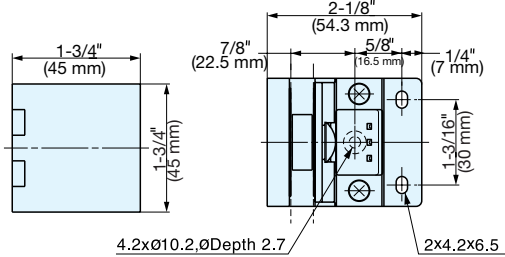

OVERLAY GLASS DOOR HINGE (W/ CATCH)

GH-456C

GH-456C/SN
Satin Nickel

GH-456C/CR
Chrome

GH-456C/GA
Gold

- Glass hinge with catch.
- For overlay use.
- Suitable for showcases
- Mounting position adjustable:
Vertically $\pm 1/32''$ (1 mm)
Horizontally $\pm 1/16''$ (1.2 mm)

Cut Out Dimensions for 5/16" (8 mm) Glass

Cut Out Dimensions for 3/16", 1/4" (5,6 mm) Glass

Item No.	Applicable Door Thickness	Applicable Glass Door Size /Pair
GH-456C/SN	3/16" ~ 5/16" (5~8 mm)	W:23-5/8" (600 mm)
GH-456C/CR	3/16" (5 mm): Use with 3 spacers 1/4" (6 mm): Use with 2 spacers	H:47" (1200 mm)
GH-456C/GA	5/16" (8 mm): Spacer not required	Maximum 33 lbs (15 kg)

Item No.	Weight (g)	Box (pcs)	Carton (pcs)
GH-456C/SN	216	10	40
GH-456C/CR			
GH-456C/GA			

No.	Part Name	Material	Finish		
			SN	CR	GA
①	Face Plate	Brass	Satin Nickel	Chrome	Gold
②	Fixing Plate				
③	Mounting Plate				
④	Catch	PBT, POM	Black		
⑤	Glass Adjustment Block	Polyamide			
⑥	Pad A	PVC			
⑦	Pad B				
⑧	Spacer	Polypropylene			

Cut Out Dimensions for 5/16" (8 mm) Glass

Cut Out Dimensions for 3/16", 1/4" (5,6 mm) Glass

Item No.	Applicable Door Thickness	Applicable Glass Door Size /Pair
GH-456N/SN	3/16" ~ 5/16" (5~8 mm)	W:23-5/8" (600 mm)
GH-456N/CR	3/16" (5 mm): Use with 3 spacers 1/4" (6 mm): Use with 2 spacers	H:47" (1200 mm)
GH-456N/GA	5/16" (8 mm): Spacer not required	Maximum 33 lbs (15 kg)