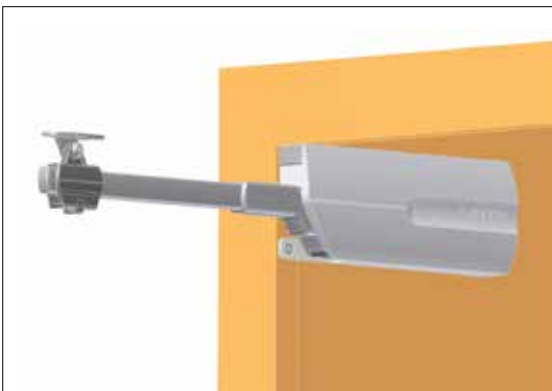

FACE FRAME BRACKET

FFCB-HG-1

- Works with items below on face frame cabinets:
 - LIN-X
 - 360 Olympia Hinges: only for overlay models
 - 304B Hinges (with 304B-P4A-32)
 - 230 Hinges (with 360-P4W-32T): only for overlay models
- Sold per piece.
- Please specify the quantity of brackets necessary when ordering:
 - 1 bracket is needed for each arm (LIN-X) or hinge (360, 304B, 230).

Material	Finish
304 Stainless Steel	Polished

FACE FRAME BRACKET

FFCB-SLS

- Works with SLS-ELAN Series on face frame cabinets.
- Sold per piece.
- Please specify the quantity of brackets necessary when ordering:
 - 1 bracket is needed for each stay.

Material	Finish
Steel	Chromate