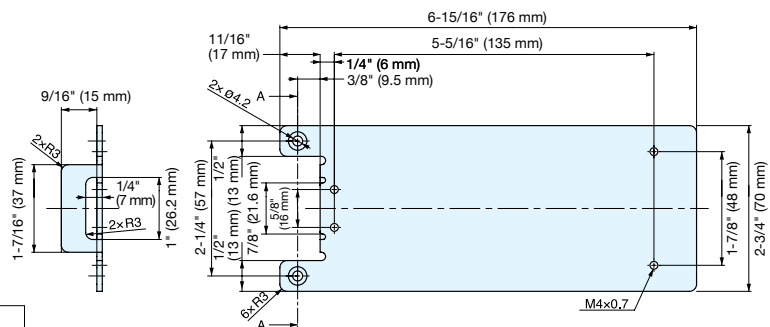

Material	Finish
304 Stainless Steel	Polished

FACE FRAME BRACKET

FFCB-SLS

- Works with SLS-ELAN Series on face frame cabinets.
- Sold per piece.
- Please specify the quantity of brackets necessary when ordering:
 - 1 bracket is needed for each stay.