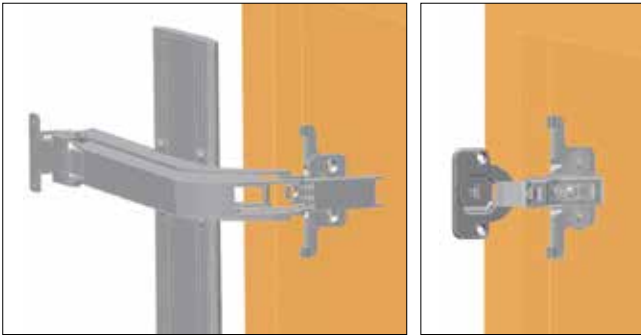

FACE FRAME BRACKET

FFCB-HG-1

- Works with items below on face frame cabinets:
 - LIN-X
 - 360 Olympia Hinges: only for overlay models
 - 304B Hinges (with 304B-P4A-32)
 - 230 Hinges (with 360-P4W-32T): only for overlay models
- Sold per piece.
- Please specify the quantity of brackets necessary when ordering:
 - 1 bracket is needed for each arm (LIN-X) or hinge (360, 304B, 230).

Material	Finish
304 Stainless Steel	Polished

FACE FRAME BRACKET

FFCB-SLS

- Works with SLS-ELAN Series on face frame cabinets.
- Sold per piece.
- Please specify the quantity of brackets necessary when ordering:
 - 1 bracket is needed for each stay.

Material	Finish
Steel	Chromate