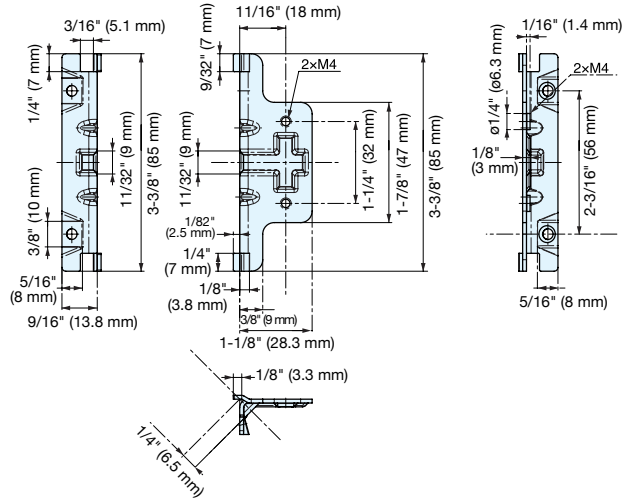

FACE FRAME BRACKET

FFCB-HG-1

- Works with items below on face frame cabinets:
 - LIN-X
 - 360 Olympia Hinges: only for overlay models
 - 304B Hinges (with 304B-P4A-32)
 - 230 Hinges (with 360-P4W-32T): only for overlay models
- Sold per piece.
- Please specify the quantity of brackets necessary when ordering:
 - 1 bracket is needed for each arm (LIN-X) or hinge (360, 304B, 230).

Material	Finish
304 Stainless Steel	Polished

FACE FRAME BRACKET

FFCB-SLS

- Works with SLS-ELAN Series on face frame cabinets.
- Sold per piece.
- Please specify the quantity of brackets necessary when ordering:
 - 1 bracket is needed for each stay.