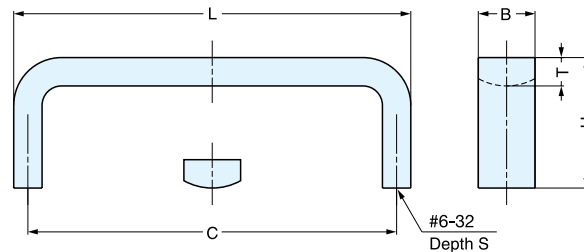

# HANDLE

**FB**

Material	Finish
304 Stainless Steel	Mirror

Item No.	L	C	H	B	T	S	Weight (g)	Box (pcs)	Carton (pcs)
FB-90	3-9/16" (90 mm)	3-1/4" (82 mm)	1" (26 mm)	7/16" (10.5 mm)	1/4" (6 mm)	3/8" (10 mm)	45	35	280
FB-110	4-5/16" (110 mm)	4" (102 mm)	1-1/8" (28 mm)	1/2" (12.5 mm)	1/4" (7 mm)	1/2" (12 mm)	60	25	200
FB-130	5-1/8" (130 mm)	4-3/4" (120 mm)	1-1/4" (32 mm)	9/16" (14.5 mm)	5/16" (8 mm)	9/16" (14 mm)	93	20	160

# HANDLE

**KB**

Material	Finish
303 Stainless Steel	Mirror (M) Satin (S)

Item No.	L	C	H	B	T	S	Weight (g)	Box (pcs)	Carton (pcs)	
KB-30/M	KB-30/S	1-3/16" (30 mm)	1" (25 mm)	15/16" (23 mm)	3/8" (10 mm)	3/16" (5 mm)	5/16" (8 mm)	18	40	400
KB-50/M	KB-50/S	2" (50 mm)	1-3/4" (45 mm)	7/8" (22 mm)			26	30	300	
KB-70/M	KB-70/S	2-3/4" (70 mm)	2-9/16" (65 mm)	7/8" (22.5 mm)			33	20	200	
KB-90/M	KB-90/S	3-9/16" (90 mm)	3-3/8" (85 mm)	15/16" (23 mm)			40			

# HANDLE

**KS**

Material	Finish
304 Stainless Steel	Mirror (M) Satin (S)

Item No.	L	C	H	B	T	S	Weight (g)	Box (pcs)	Carton (pcs)	
KS-430/M	KS-430/S	3-3/16" (81 mm)	3" (76 mm)	15/16" (23 mm)	3/8" (10 mm)	3/16" (5 mm)	3/8" (9 mm)	45	20	200
KS-435/M	KS-435/S	3-11/16" (94 mm)	3-1/2" (89 mm)					48		
KS-440/M	KS-440/S	4-3/16" (106 mm)	4" (102 mm)					54		