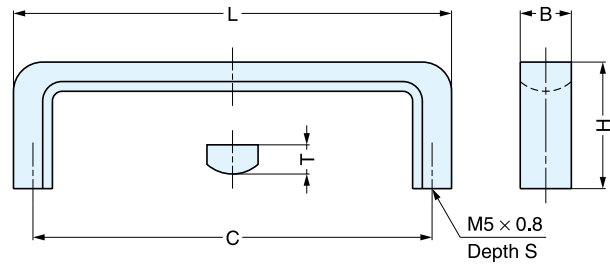

# HANDLE

**FB**

Material	Finish
304 Stainless Steel	Mirror

Item No.	L	C	H	B	T	S	Weight (g)	Box (pcs)	Carton (pcs)
FB-90	3-9/16" (90 mm)	3-1/4" (82 mm)	1" (26 mm)	7/16" (10.5 mm)	1/4" (6 mm)	3/8" (10 mm)	45	35	280
FB-110	4-5/16" (110 mm)	4" (102 mm)	1-1/8" (28 mm)	1/2" (12.5 mm)	1/4" (7 mm)	1/2" (12 mm)	60	25	200
FB-130	5-1/8" (130 mm)	4-3/4" (120 mm)	1-1/4" (32 mm)	9/16" (14.5 mm)	5/16" (8 mm)	9/16" (14 mm)	93	20	160

# HANDLE

**KB**

Material	Finish
303 Stainless Steel	Mirror (M) Satin (S)

Item No.	L	C	H	B	T	S	Weight (g)	Box (pcs)	Carton (pcs)	
KB-30/M	KB-30/S	1-3/16" (30 mm)	1" (25 mm)	15/16" (23 mm)	3/8" (10 mm)	3/16" (5 mm)	5/16" (8 mm)	18	40	400
KB-50/M	KB-50/S	2" (50 mm)	1-3/4" (45 mm)	7/8" (22 mm)			26	30	300	
KB-70/M	KB-70/S	2-3/4" (70 mm)	2-9/16" (65 mm)	7/8" (22.5 mm)			33	20	200	
KB-90/M	KB-90/S	3-9/16" (90 mm)	3-3/8" (85 mm)	15/16" (23 mm)			40			

# HANDLE

**KS**

Material	Finish
304 Stainless Steel	Mirror (M) Satin (S)

Item No.	L	C	H	B	T	S	Weight (g)	Box (pcs)	Carton (pcs)	
KS-430/M	KS-430/S	3-3/16" (81 mm)	3" (76 mm)	15/16" (23 mm)	3/8" (10 mm)	3/16" (5 mm)	3/8" (9 mm)	45	20	200
KS-435/M	KS-435/S	3-11/16" (94 mm)	3-1/2" (89 mm)					48		
KS-440/M	KS-440/S	4-3/16" (106 mm)	4" (102 mm)					54		