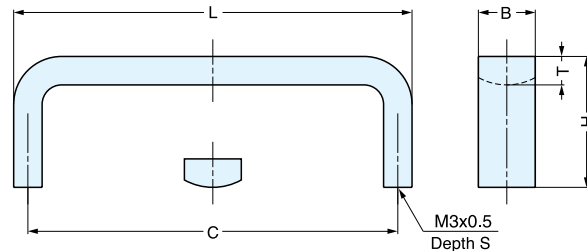

# HANDLE

**FB**

Material	Finish
304 Stainless Steel	Mirror

Item No.	L	C	H	B	T	S	Weight (g)	Box (pcs)	Carton (pcs)
FB-90	3-9/16" (90 mm)	3-1/4" (82 mm)	1" (26 mm)	7/16" (10.5 mm)	1/4" (6 mm)	3/8" (10 mm)	45	35	280
FB-110	4-5/16" (110 mm)	4" (102 mm)	1-1/8" (28 mm)	1/2" (12.5 mm)	1/4" (7 mm)	1/2" (12 mm)	60	25	200
FB-130	5-1/8" (130 mm)	4-3/4" (120 mm)	1-1/4" (32 mm)	9/16" (14.5 mm)	5/16" (8 mm)	9/16" (14 mm)	93	20	160

# HANDLE

**KB**

Material	Finish
303 Stainless Steel	Mirror (M) Satin (S)

Item No.	L	C	H	B	T	S	Weight (g)	Box (pcs)	Carton (pcs)	
KB-30/M	KB-30/S	1-3/16" (30 mm)	1" (25 mm)	15/16" (23 mm)	3/8" (10 mm)	3/16" (5 mm)	5/16" (8 mm)	18	40	400
KB-50/M	KB-50/S	2" (50 mm)	1-3/4" (45 mm)	7/8" (22 mm)			26	30	300	
KB-70/M	KB-70/S	2-3/4" (70 mm)	2-9/16" (65 mm)	7/8" (22.5 mm)			33	20	200	
KB-90/M	KB-90/S	3-9/16" (90 mm)	3-3/8" (85 mm)	15/16" (23 mm)			40			

# HANDLE

**KS**

Material	Finish
304 Stainless Steel	Mirror (M) Satin (S)

Item No.	L	C	H	B	T	S	Weight (g)	Box (pcs)	Carton (pcs)	
KS-430/M	KS-430/S	3-3/16" (81 mm)	3" (76 mm)	15/16" (23 mm)	3/8" (10 mm)	3/16" (5 mm)	3/8" (9 mm)	45	20	200
KS-435/M	KS-435/S	3-11/16" (94 mm)	3-1/2" (89 mm)					48		
KS-440/M	KS-440/S	4-3/16" (106 mm)	4" (102 mm)					54		