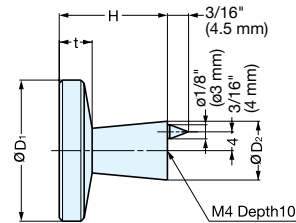

KNOB

EY-338

| Item No. | D | L | Weight (g) | Box (pcs) | Carton (pcs) |
|-----------|----------------|----------------|------------|-----------|--------------|
| EY-338/20 | 13/16" (20 mm) | 1" (26 mm) | 40 | 25 | 250 |
| EY-338/25 | 1" (25 mm) | 1-1/4" (32 mm) | 75 | | |

| Material | Finish |
|---------------------|--------|
| 304 Stainless Steel | Satin |

KNOB

EY-339

| Item No. | D | L | Weight (g) | Box (pcs) | Carton (pcs) |
|-----------|----------------|------------------|------------|-----------|--------------|
| EY-339/20 | 13/16" (20 mm) | 1-1/2" (37.5 mm) | 125 | 25 | 250 |
| EY-339/25 | 1" (25 mm) | 1-5/8" (41.5 mm) | 226 | | |

| Material | Finish |
|---------------------|--------|
| 304 Stainless Steel | Satin |

KNOB

TS

| Material | Finish |
|----------|--------------|
| Brass | Satin Nickel |

| Item No. | D ₁ | D ₂ | H | t | Weight (g) | Box (pcs) | Carton (pcs) |
|----------|-----------------|-----------------|----------------|----------------|------------|-----------|--------------|
| TS-25 | 1" (25 mm) | 9/16" (14.5 mm) | 15/16" (23 mm) | 1/4" (6.7 mm) | 36 | 50 | 200 |
| TS-30 | 1-3/16" (30 mm) | | | | 47 | | |
| TS-36 | 1-7/16" (36 mm) | 9/16" (15 mm) | 15/16" (24 mm) | 5/16" (7.5 mm) | 70 | 30 | 120 |