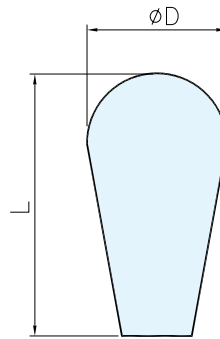

KNOB

EY-338

| Item No. | D | L | Weight (g) | Box (pcs) | Carton (pcs) |
|-----------|----------------|----------------|------------|-----------|--------------|
| EY-338/20 | 13/16" (20 mm) | 1" (26 mm) | 40 | 25 | 250 |
| EY-338/25 | 1" (25 mm) | 1-1/4" (32 mm) | 75 | | |

| Material | Finish |
|---------------------|--------|
| 304 Stainless Steel | Satin |

KNOB

EY-339

| Item No. | D | L | Weight (g) | Box (pcs) | Carton (pcs) |
|-----------|----------------|------------------|------------|-----------|--------------|
| EY-339/20 | 13/16" (20 mm) | 1-1/2" (37.5 mm) | 125 | 25 | 250 |
| EY-339/25 | 1" (25 mm) | 1-5/8" (41.5 mm) | 226 | | |

| Material | Finish |
|---------------------|--------|
| 304 Stainless Steel | Satin |

KNOB

TS

| Material | Finish |
|----------|--------------|
| Brass | Satin Nickel |

| Item No. | D ₁ | D ₂ | H | t | Weight (g) | Box (pcs) | Carton (pcs) |
|----------|-----------------|-----------------|----------------|----------------|------------|-----------|--------------|
| TS-25 | 1" (25 mm) | 9/16" (14.5 mm) | 15/16" (23 mm) | 1/4" (6.7 mm) | 36 | 50 | 200 |
| TS-30 | 1-3/16" (30 mm) | | | | 47 | | |
| TS-36 | 1-7/16" (36 mm) | 9/16" (15 mm) | 15/16" (24 mm) | 5/16" (7.5 mm) | 70 | 30 | 120 |