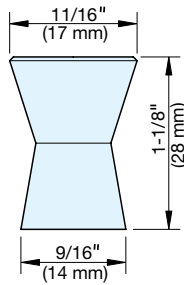

KNOB

EY-320

EY-320
Satin

EY-320-BL
Black

Item No.	Finish	Weight (g)	Box (pcs)	Carton (pcs)
EY-320	Satin	22	25	250
EY-320-BL	Black			
Material		Finish		
304 Stainless Steel		Satin, Black (BL)		

KNOB

DSI-209

Item No.	D	B	L	Box (pcs)
DSI-209-12	1/2" (12 mm)	1/4" (7 mm)	13/16" (20 mm)	25
DSI-209-16	5/8" (16 mm)	5/16" (8 mm)	1" (26 mm)	
DSI-209-20	13/16" (20 mm)	3/8" (10 mm)	1-1/8" (28 mm)	
DSI-209-24	15/16" (24 mm)	9/16" (14 mm)	1-3/16" (29 mm)	
DSI-209-29	1-1/8" (29 mm)	11/16" (18 mm)	1-3/8" (35 mm)	
Material		Finish		
304 Stainless Steel		Satin		

KNOB

EY-326

Item No.	D	L	Weight (g)	Box (pcs)	Carton (pcs)
EY-326/20	13/16" (20 mm)	1-5/16" (33 mm)	62	25	250
EY-326/25	1" (25 mm)	1-3/8" (35.5 mm)	102		
Material		Finish			
304 Stainless Steel		Satin			

KNOB

EY-327

Item No.	D	L	Weight (g)	Box (pcs)	Carton (pcs)
EY-327/20	13/16" (20 mm)	1-5/16" (33 mm)	105	25	250
EY-327/25	1" (25 mm)	1-3/8" (35.5 mm)	125		
Material		Finish			
304 Stainless Steel		Satin			