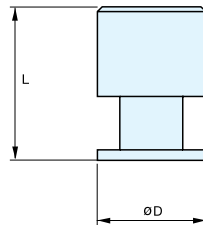

KNOB

EY-320

EY-320
Satin

EY-320-BL
Black

Item No.	Finish	Weight (g)	Box (pcs)	Carton (pcs)
EY-320	Satin	22	25	250
EY-320-BL	Black			
Material		Finish		
304 Stainless Steel		Satin, Black (BL)		

KNOB

DSI-209

Item No.	D	B	L	Box (pcs)
DSI-209-12	1/2" (12 mm)	1/4" (7 mm)	13/16" (20 mm)	25
DSI-209-16	5/8" (16 mm)	5/16" (8 mm)	1" (26 mm)	
DSI-209-20	13/16" (20 mm)	3/8" (10 mm)	1-1/8" (28 mm)	
DSI-209-24	15/16" (24 mm)	9/16" (14 mm)	1-3/16" (29 mm)	
DSI-209-29	1-1/8" (29 mm)	11/16" (18 mm)	1-3/8" (35 mm)	
Material		Finish		
304 Stainless Steel		Satin		

KNOB

EY-326

Item No.	D	L	Weight (g)	Box (pcs)	Carton (pcs)
EY-326/20	13/16" (20 mm)	1-5/16" (33 mm)	62	25	250
EY-326/25	1" (25 mm)	1-3/8" (35.5 mm)	102		
Material		Finish			
304 Stainless Steel		Satin			

KNOB

EY-327

Item No.	D	L	Weight (g)	Box (pcs)	Carton (pcs)
EY-327/20	13/16" (20 mm)	1-5/16" (33 mm)	105	25	250
EY-327/25	1" (25 mm)	1-3/8" (35.5 mm)	125		
Material		Finish			
304 Stainless Steel		Satin			