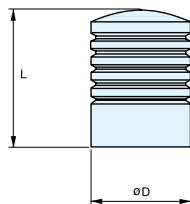

KNOB

EY-320

EY-320
Satin

EY-320-BL
Black

Item No.	Finish	Weight (g)	Box (pcs)	Carton (pcs)
EY-320	Satin	22	25	250
EY-320-BL	Black			
Material		Finish		
304 Stainless Steel		Satin, Black (BL)		

KNOB

DSI-209

Item No.	D	B	L	Box (pcs)
DSI-209-12	1/2" (12 mm)	1/4" (7 mm)	13/16" (20 mm)	25
DSI-209-16	5/8" (16 mm)	5/16" (8 mm)	1" (26 mm)	
DSI-209-20	13/16" (20 mm)	3/8" (10 mm)	1-1/8" (28 mm)	
DSI-209-24	15/16" (24 mm)	9/16" (14 mm)	1-3/16" (29 mm)	
DSI-209-29	1-1/8" (29 mm)	11/16" (18 mm)	1-3/8" (35 mm)	
Material		Finish		
304 Stainless Steel		Satin		

KNOB

EY-326

Item No.	D	L	Weight (g)	Box (pcs)	Carton (pcs)
EY-326/20	13/16" (20 mm)	1-5/16" (33 mm)	62	25	250
EY-326/25	1" (25 mm)	1-3/8" (35.5 mm)	102		
Material		Finish			
304 Stainless Steel		Satin			

KNOB

EY-327

Item No.	D	L	Weight (g)	Box (pcs)	Carton (pcs)
EY-327/20	13/16" (20 mm)	1-5/16" (33 mm)	105	25	250
EY-327/25	1" (25 mm)	1-3/8" (35.5 mm)	125		
Material		Finish			
304 Stainless Steel		Satin			