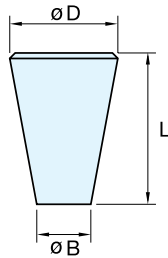

KNOB

EY-320

EY-320
Satin

EY-320-BL
Black

Item No.	Finish	Weight (g)	Box (pcs)	Carton (pcs)
EY-320	Satin	22	25	250
EY-320-BL	Black			
Material		Finish		
304 Stainless Steel		Satin, Black (BL)		

KNOB

DSI-209

Item No.	D	B	L	Box (pcs)
DSI-209-12	1/2" (12 mm)	1/4" (7 mm)	13/16" (20 mm)	25
DSI-209-16	5/8" (16 mm)	5/16" (8 mm)	1" (26 mm)	
DSI-209-20	13/16" (20 mm)	3/8" (10 mm)	1-1/8" (28 mm)	
DSI-209-24	15/16" (24 mm)	9/16" (14 mm)	1-3/16" (29 mm)	
DSI-209-29	1-1/8" (29 mm)	11/16" (18 mm)	1-3/8" (35 mm)	
Material		Finish		
304 Stainless Steel		Satin		

KNOB

EY-326

Item No.	D	L	Weight (g)	Box (pcs)	Carton (pcs)
EY-326/20	13/16" (20 mm)	1-5/16" (33 mm)	62	25	250
EY-326/25	1" (25 mm)	1-3/8" (35.5 mm)	102		
Material		Finish			
304 Stainless Steel		Satin			

KNOB

EY-327

Item No.	D	L	Weight (g)	Box (pcs)	Carton (pcs)
EY-327/20	13/16" (20 mm)	1-5/16" (33 mm)	105	25	250
EY-327/25	1" (25 mm)	1-3/8" (35.5 mm)	125		
Material		Finish			
304 Stainless Steel		Satin			