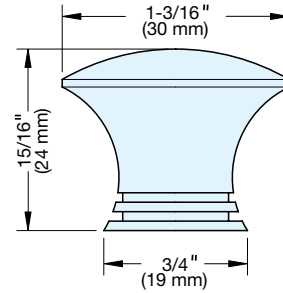

KNOB

EY-127

Item No.	Weight (g)	Box (pcs)	Carton (pcs)
EY-127/30	53	25	250
Material		Finish	
304 Stainless Steel		Satin	

KNOB

EY-207

Item No.	Weight (g)	Box (pcs)	Carton (pcs)
EY-207	11	25	250
Material		Finish	
304 Stainless Steel		Satin	

KNOB

EY-301

Item No.	D	L	Box (pcs)	Carton (pcs)
EY-301/10	3/8" (10 mm)	15/16" (24 mm)	25	250
EY-301/15	9/16" (15 mm)	1" (26 mm)		
EY-301/20	3/4" (20 mm)	1-1/8" (28 mm)		
EY-301/25	1" (25 mm)	1-3/16" (30 mm)		
EY-301/30	1-3/16" (30 mm)	1-1/8" (28 mm)		
Material			Finish	
304 Stainless Steel			Satin	