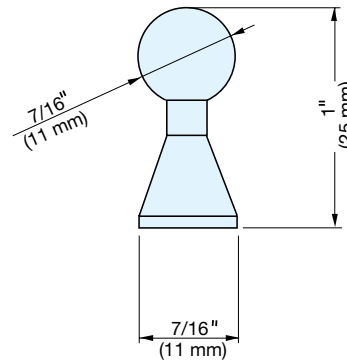

KNOB

EY-127

Item No.	Weight (g)	Box (pcs)	Carton (pcs)
EY-127/30	53	25	250
Material		Finish	
304 Stainless Steel		Satin	

KNOB

EY-207

Item No.	Weight (g)	Box (pcs)	Carton (pcs)
EY-207	11	25	250
Material		Finish	
304 Stainless Steel		Satin	

KNOB

EY-301

Item No.	D	L	Box (pcs)	Carton (pcs)
EY-301/10	3/8" (10 mm)	15/16" (24 mm)	25	250
EY-301/15	9/16" (15 mm)	1" (26 mm)		
EY-301/20	3/4" (20 mm)	1-1/8" (28 mm)		
EY-301/25	1" (25 mm)	1-3/16" (30 mm)		
EY-301/30	1-3/16" (30 mm)	1-1/8" (28 mm)		
Material			Finish	
304 Stainless Steel			Satin	