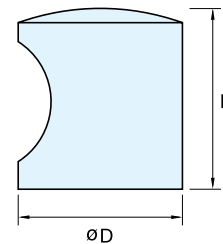

KNOB

EY-127

Item No.	Weight (g)	Box (pcs)	Carton (pcs)
EY-127/30	53	25	250
Material		Finish	
304 Stainless Steel		Satin	

KNOB

EY-207

Item No.	Weight (g)	Box (pcs)	Carton (pcs)
EY-207	11	25	250
Material		Finish	
304 Stainless Steel		Satin	

KNOB

EY-301

Item No.	D	L	Box (pcs)	Carton (pcs)
EY-301/10	3/8" (10 mm)	15/16" (24 mm)	25	250
EY-301/15	9/16" (15 mm)	1" (26 mm)		
EY-301/20	3/4" (20 mm)	1-1/8" (28 mm)		
EY-301/25	1" (25 mm)	1-3/16" (30 mm)		
EY-301/30	1-3/16" (30 mm)	1-1/8" (28 mm)		
Material			Finish	
304 Stainless Steel			Satin	