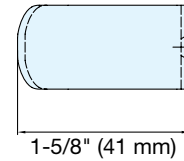

HANDLE

ES-Z405-64

White Bronze

Dark Bronze

Matte Antique Brass

Matte Antique Copper

- Handle pull with a vintage style.
- Bold designs with rustic finish.

Item No.	L	C1	C2	H	Weight (g)	Box (pcs)	Carton (pcs)
ES-Z405-64/WB	3-7/8" (99 mm)	3-9/16" (91 mm)	2-1/2" (64 mm)	1-5/16" (34 mm)	37	25	200
ES-Z405-64/DB							
ES-Z405-64/AB							
ES-Z405-64/AC							

13/16" (20 mm)

Item No.	L	C	H	W	Weight (g)	Box (pcs)	Carton (pcs)
ES-A401-41/WB	1-5/8" (41 mm)	13/16" (20 mm)	1-9/16" (40 mm)	13/16" (20 mm)	22	25	200
ES-A401-41/DB							
ES-A401-41/AB							
ES-A401-41/AC							