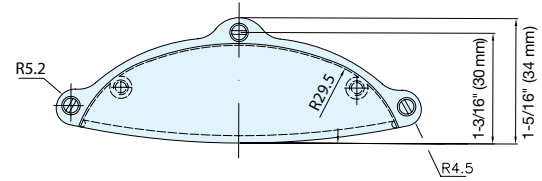

HANDLE

ES-Z405-64

White Bronze

Dark Bronze

Matte Antique Brass

Matte Antique Copper

- Handle pull with a vintage style.
- Bold designs with rustic finish.

Item No.	L	C1	C2	H	Weight (g)	Box (pcs)	Carton (pcs)
ES-Z405-64/WB	3-7/8" (99 mm)	3-9/16" (91 mm)	2-1/2" (64 mm)	1-5/16" (34 mm)	37	25	200
ES-Z405-64/DB							
ES-Z405-64/AB							
ES-Z405-64/AC							

13/16" (20 mm)

Item No.	L	C	H	W	Weight (g)	Box (pcs)	Carton (pcs)
ES-A401-41/WB	1-5/8" (41 mm)	13/16" (20 mm)	1-9/16" (40 mm)	13/16" (20 mm)	22	25	200
ES-A401-41/DB							
ES-A401-41/AB							
ES-A401-41/AC							