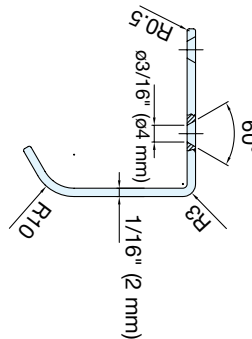

HANDLE

ES-Z405-64

White Bronze

Dark Bronze

Matte Antique Brass

Matte Antique Copper

- Handle pull with a vintage style.
- Bold designs with rustic finish.

Item No.	L	C1	C2	H	Weight (g)	Box (pcs)	Carton (pcs)
ES-Z405-64/WB	3-7/8" (99 mm)	3-9/16" (91 mm)	2-1/2" (64 mm)	1-5/16" (34 mm)	37	25	200
ES-Z405-64/DB							
ES-Z405-64/AB							
ES-Z405-64/AC							

13/16" (20 mm)

Item No.	L	C	H	W	Weight (g)	Box (pcs)	Carton (pcs)
ES-A401-41/WB	1-5/8" (41 mm)	13/16" (20 mm)	1-9/16" (40 mm)	13/16" (20 mm)	22	25	200
ES-A401-41/DB							
ES-A401-41/AB							
ES-A401-41/AC							