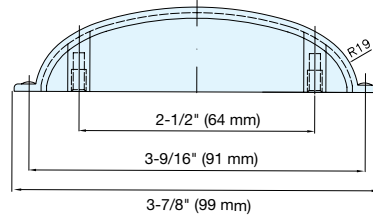

HANDLE

ES-Z405-64

White Bronze

Dark Bronze

Matte Antique Brass

Matte Antique Copper

- Handle pull with a vintage style.
- Bold designs with rustic finish.

Item No.	L	C1	C2	H	Weight (g)	Box (pcs)	Carton (pcs)
ES-Z405-64/WB	3-7/8" (99 mm)	3-9/16" (91 mm)	2-1/2" (64 mm)	1-5/16" (34 mm)	37	25	200
ES-Z405-64/DB							
ES-Z405-64/AB							
ES-Z405-64/AC							

13/16" (20 mm)

Item No.	L	C	H	W	Weight (g)	Box (pcs)	Carton (pcs)
ES-A401-41/WB	1-5/8" (41 mm)	13/16" (20 mm)	1-9/16" (40 mm)	13/16" (20 mm)	22	25	200
ES-A401-41/DB							
ES-A401-41/AB							
ES-A401-41/AC							