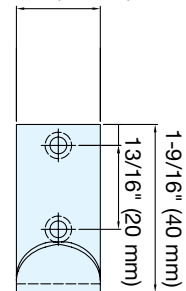

HANDLE

ES-Z405-64

White Bronze

Dark Bronze

Matte Antique Brass

Matte Antique Copper

- Handle pull with a vintage style.
- Bold designs with rustic finish.

Item No.	L	C1	C2	H	Weight (g)	Box (pcs)	Carton (pcs)
ES-Z405-64/WB	3-7/8" (99 mm)	3-9/16" (91 mm)	2-1/2" (64 mm)	1-5/16" (34 mm)	37	25	200
ES-Z405-64/DB							
ES-Z405-64/AB							
ES-Z405-64/AC							

13/16" (20 mm)

Item No.	L	C	H	W	Weight (g)	Box (pcs)	Carton (pcs)
ES-A401-41/WB	1-5/8" (41 mm)	13/16" (20 mm)	1-9/16" (40 mm)	13/16" (20 mm)	22	25	200
ES-A401-41/DB							
ES-A401-41/AB							
ES-A401-41/AC							