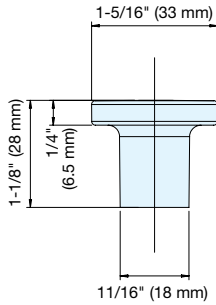

KNOB

ES-Z201-33

Matte Antique Copper

Dark Bronze

Matte Antique Brass

White Bronze

- Rustic finishes to a modern knob.
- Smooth finishes.

Item No.	H	D	D1	Weight (g)	Box (pcs)	Carton (pcs)
ES-Z201-33/WB	1-1/8" (28 mm)	1-5/16" (33 mm)	11/16" (18 mm)	62	25	200
ES-Z201-33/DB						
ES-Z201-33/AB						
ES-Z201-33/AC						

Item No.	L	C1	C2	H	Weight (g)	Box (pcs)	Carton (pcs)
ES-Z402-128/WB	5-3/8" (136.5 mm)	3-3/4" (96 mm)	5-1/16" (128 mm)	1-1/8" (28 mm)	184	15	200
ES-Z402-128/DB							
ES-Z402-128/AB							
ES-Z402-128/AC							