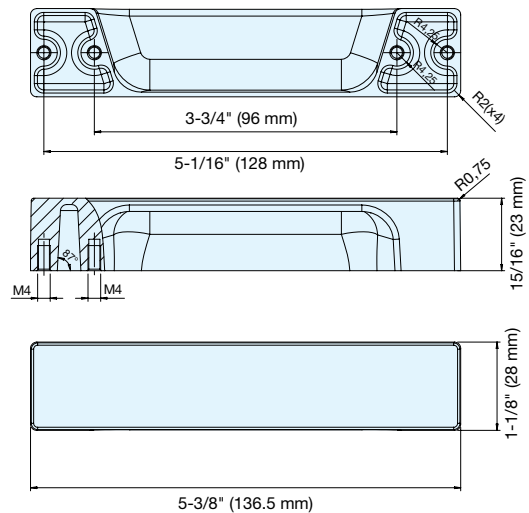

Item No.	L	C1	C2	H	Weight (g)	Box (pcs)	Carton (pcs)
ES-Z402-128/WB	5-3/8" (136.5 mm)	3-3/4" (96 mm)	5-1/16" (128 mm)	1-1/8" (28 mm)	184	15	200
ES-Z402-128/DB							
ES-Z402-128/AB							
ES-Z402-128/AC							