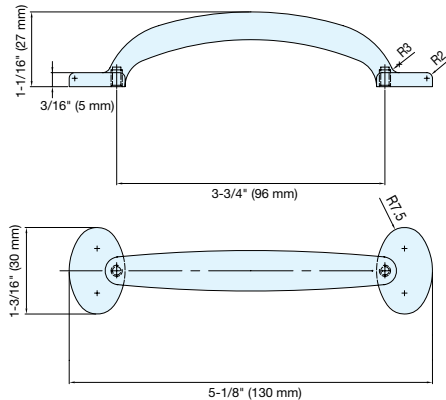

HANDLE

ES-Z007-160

- Classic shaped handle.
- Smooth, handcrafted finish.

Matte Antique Brass

Item No.	L	C	H	W	Weight (g)	Box (pcs)	Carton (pcs)
ES-Z007-160/WB	7-3/4" (197 mm)	6-5/16" (160 mm)	1-1/8" (28 mm)	1" (25 mm)	210	15	200
ES-Z007-160/DB							
ES-Z007-160/AB							
ES-Z007-160/AC							

Item No.	L	C	H	Weight (g)	Box (pcs)	Carton (pcs)
ES-Z010-096/WB	5-1/8" (130 mm)	3-3/4" (96 mm)	1-1/16" (27 mm)	97	20	200
ES-Z010-096/DB						
ES-Z010-096/AB						
ES-Z010-096/AC						

Material	Finish
Zinc Alloy	White Bronze (WB), Dark Bronze (DB), Matte Antique Brass (AB), Matte Antique Copper (AC)