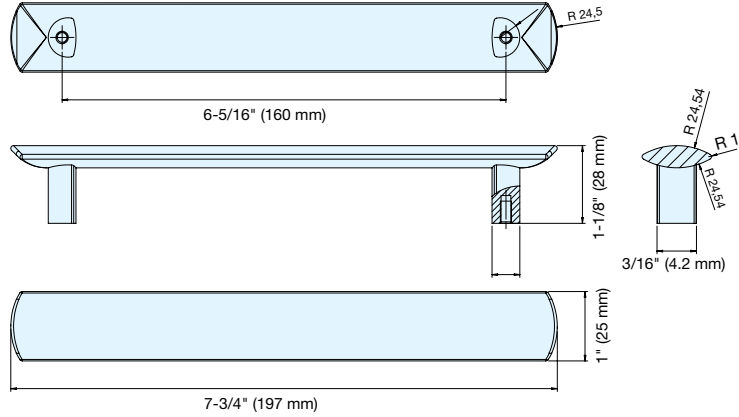

HANDLE

ES-Z007-160

- Classic shaped handle.
- Smooth, handcrafted finish.

Matte Antique Brass

Item No.	L	C	H	W	Weight (g)	Box (pcs)	Carton (pcs)
ES-Z007-160/WB	7-3/4" (197 mm)	6-5/16" (160 mm)	1-1/8" (28 mm)	1" (25 mm)	210	15	200
ES-Z007-160/DB							
ES-Z007-160/AB							
ES-Z007-160/AC							

Item No.	L	C	H	Weight (g)	Box (pcs)	Carton (pcs)
ES-Z010-096/WB	5-1/8" (130 mm)	3-3/4" (96 mm)	1-1/16" (27 mm)	97	20	200
ES-Z010-096/DB						
ES-Z010-096/AB						
ES-Z010-096/AC						

Material	Finish
Zinc Alloy	White Bronze (WB), Dark Bronze (DB), Matte Antique Brass (AB), Matte Antique Copper (AC)